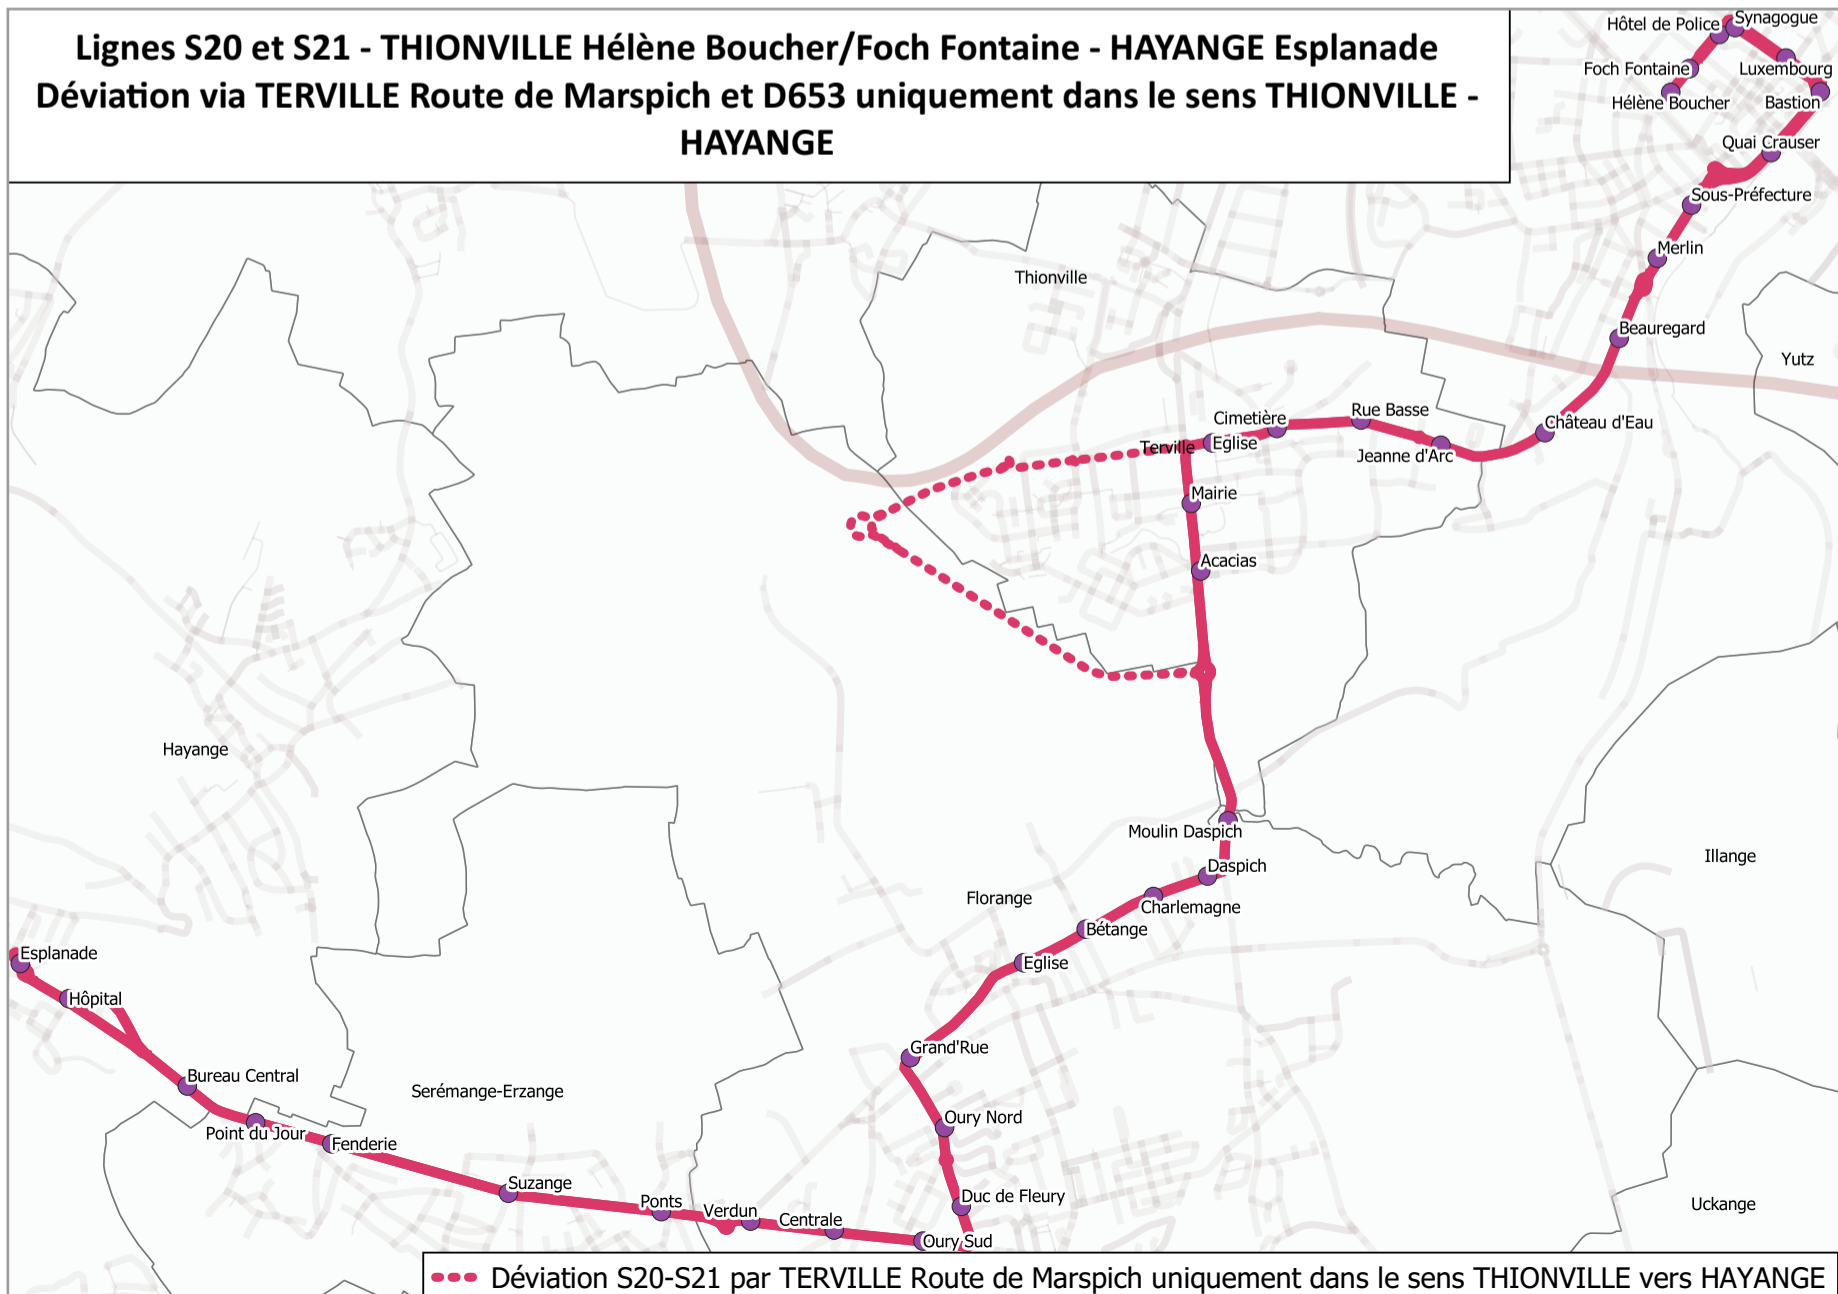

S21

HAYANGE Bout des Terres Esplanade

THONVILLE Foch Fontaine

Du lundi au vendredi

Table of bus schedules for Hayange, Seremange-Erzange, Florange, Thionville, and Terville, listing departure times for various routes.

INFORMEZ-VOUS

S21

THIONVILLE
Hélène Boucher

Vacances scolaires

Table of bus schedules for Thionville Hélène Boucher during school holidays, listing departure times for various routes like Thionville Synagogue, Luxembourg, etc.

Samedi

Table of bus schedules for Thionville Hélène Boucher on Saturdays, listing departure times for various routes.

HAYANGE
Bout des Terres
Esplanade

Du lundi au vendredi

Large table of bus schedules for Hayange Bout des Terres and Esplanade from Monday to Friday, listing departure times for routes like Thionville Hélène Boucher, Thionville Synagogue, etc.

ME, LMJV, LMJV, ME

LÉGENDES

- LMJV : CIRCULE LE LUNDI, MARDI, JEUDI, VENDREDI
ME : CIRCULE LE MERCREDI
SAM : CIRCULE LE SAMEDI
LS : CIRCULE DU LUNDI AU SAMEDI
LV : CIRCULE DU LUNDI AU VENDREDI