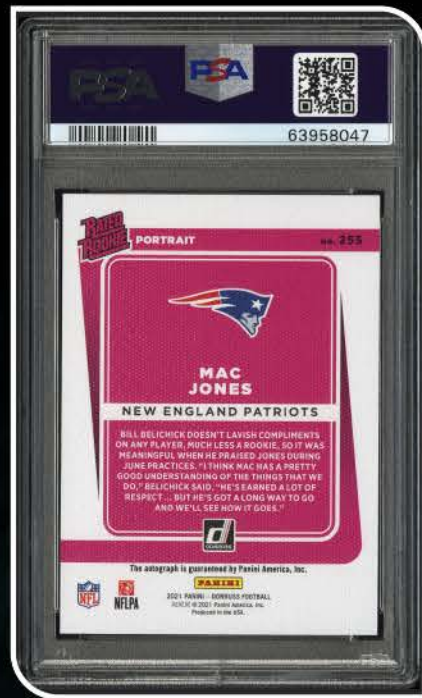

2021 PANINI DONRUSS - PORTRAIT - AUTOGRAPH MAC JONES

#11/49 POP 14 PINK BACK PSA 10