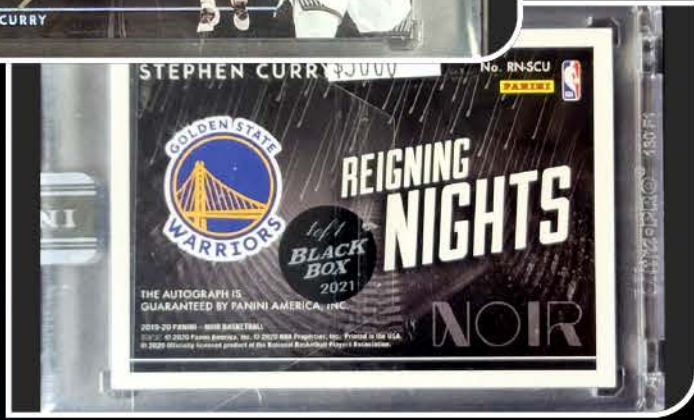

**2017 PANINI NAT. TREAS —  
PATCH AUTO - HOLO  
SILVER —  
CHRISTIAN MCCAFFREY**

**#21/25 POP 1  
ON CARD AUTOGRAPH  
PSA 9**

**2017 TOPPS INCEPTION —  
SILVER SIGNATURE AUTO  
- GOLD — BRYCE HARPER**

**#04/05 POP 1 GOLD INK, /5,  
FULL AUTO ON CARD  
PSA 10**

**2020 NOIR REIGNING NIGHTS STEPHEN CURRY GOLD INK**

**#1/1 BLACK BOX ENCASED 2021 NATIONAL BLACK BOX**

**2020 PANINI OBSIDIAN — BLACK COLORBLAST — KAI HAVERTZ**

**POP 15 COLOR BLAST PSA 10**

**2021 PANINI ONE MAC JONES #6 LOGO SHIELD PATCH AUTO RPA - PLATINUM**