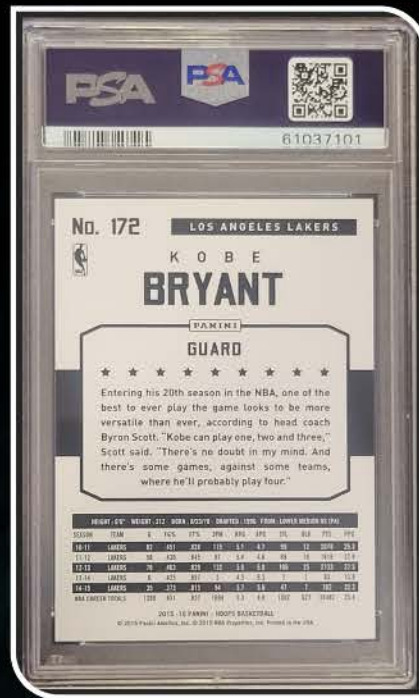

## 2007 EXQUISITE COLLECTION — MAXIMUM PATCH — TOM BRADY

#19/25 POP 1 NONE HIGHER, BGS 9