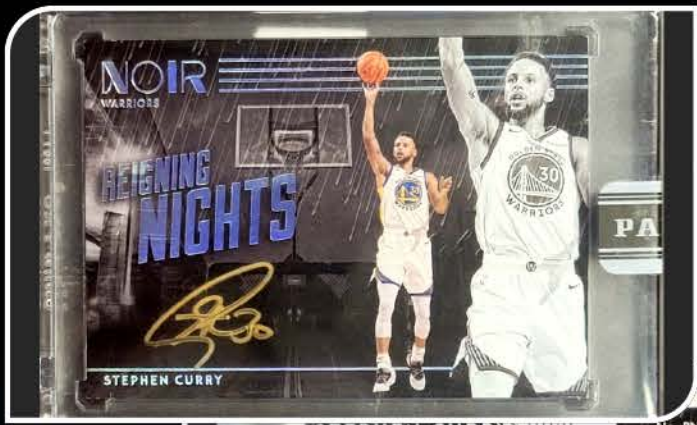

**2017 PANINI NAT. TREAS —  
PATCH AUTO - HOLO  
SILVER —  
CHRISTIAN MCCAFFREY**

**#21/25 POP 1  
ON CARD AUTOGRAPH  
PSA 9**

**2017 TOPPS INCEPTION —  
SILVER SIGNATURE AUTO  
- GOLD — BRYCE HARPER**

**#04/05 POP 1 GOLD INK, /5,  
FULL AUTO ON CARD  
PSA 10**