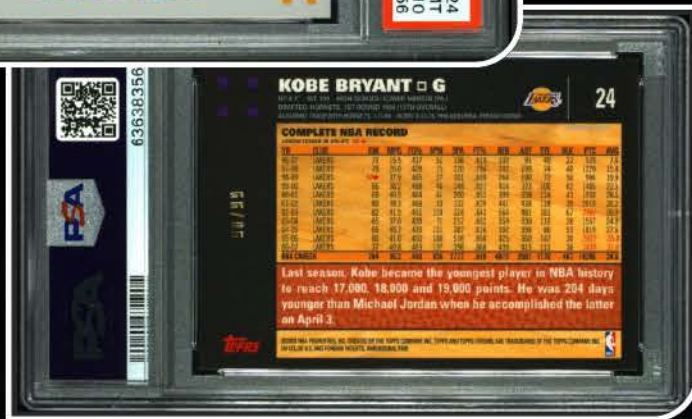

2007 TOPPS CHROME #24 WHITE REFRACTOR KOBE BRYANT

#90/99 LOW POP POP 7
PSA 10