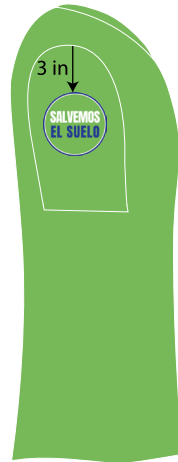

8.74 in

9 in

Front Side Main Logo

1.25 in

3.76 in

Chest Logo

Right Sleeve Logo

8 in

8 in

Back Side Logo

SS - Round Neck T-Shirt

Front

Right Sleeve

T-Shirt Back Logo

Long Sleeve Back

Short Sleeve Back

Save Soil

A

S	- 5"
M	- 5"
L	- 5"
XL	- 5"
XXL	- 5"