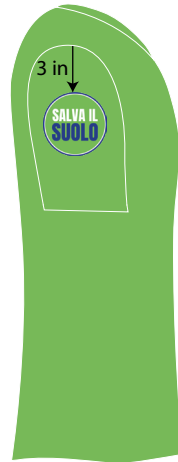

8.74 in

9 in

Front Side Main Logo

1.25 in

3.76 in

Chest Logo

Right Sleeve Logo

8 in

8 in

Back Side Logo

# SS - Round Neck T-Shirt

Front

Right Sleeve