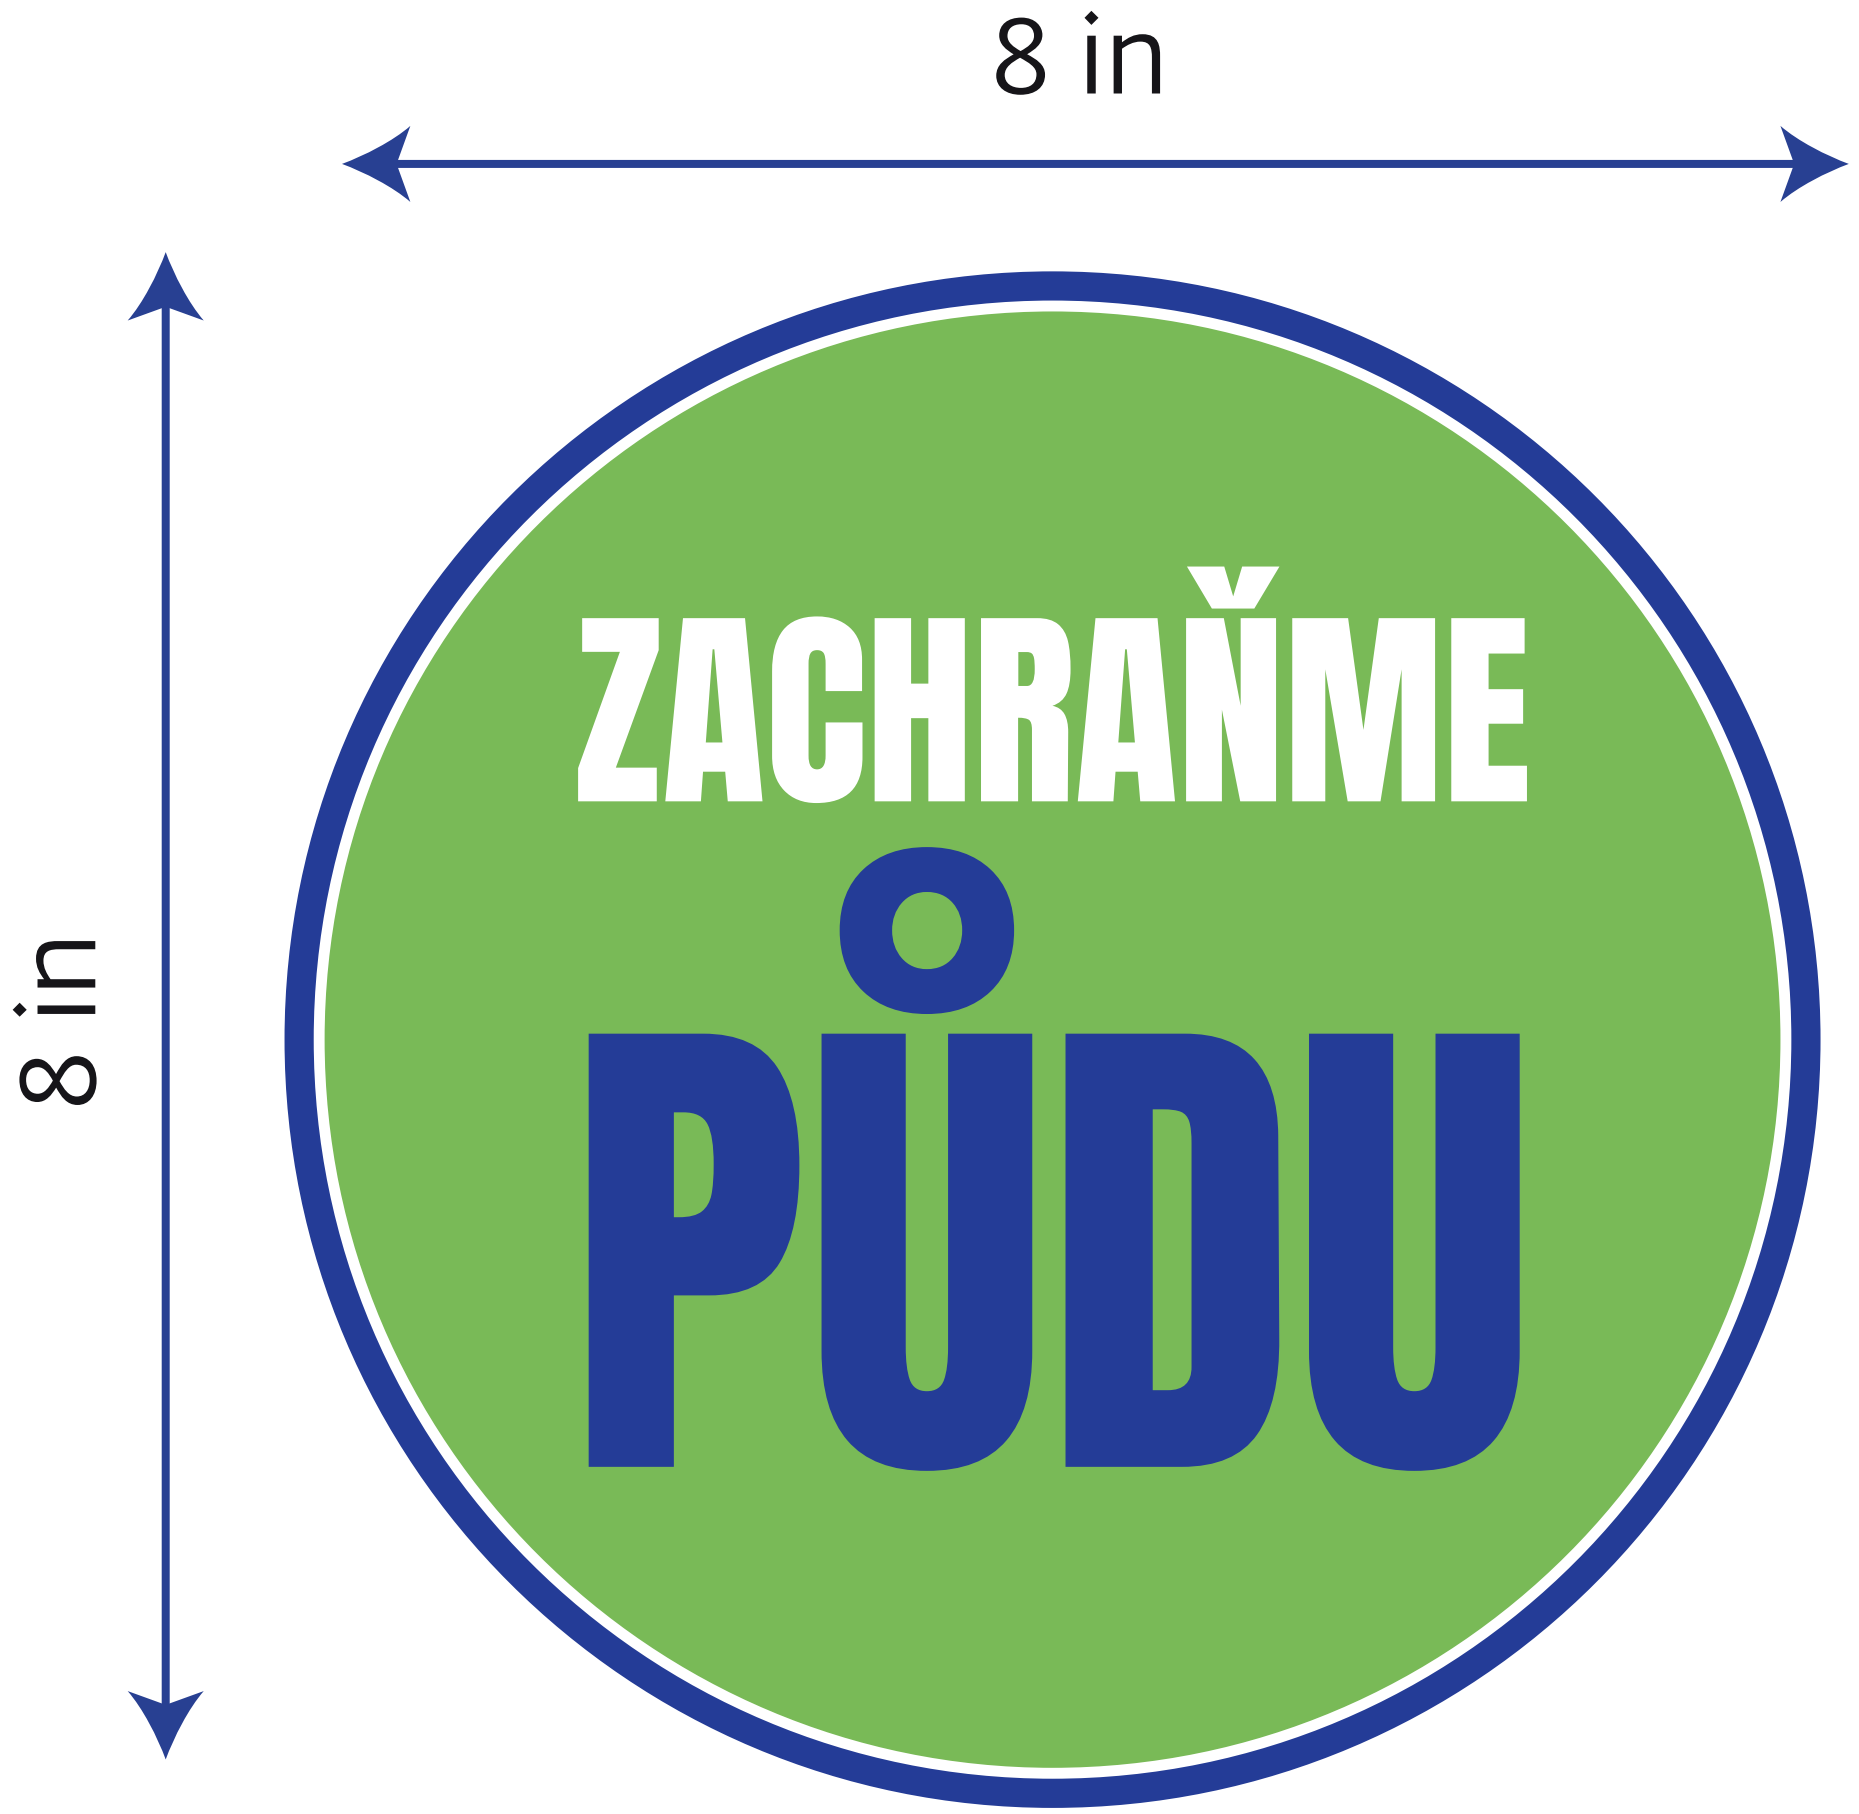

8.74 in

9 in

Front Side Main Logo

1.25 in

3.76 in

Chest Logo

Right Sleeve Logo

Back Side Logo

# SS - Round Neck T-Shirt

Front

Right Sleeve

# T-Shirt Back Logo

Long Sleeve Back

Short Sleeve Back

Save Soil

A

S	- 5"
M	- 5"
L	- 5"
XL	- 5"
XXL	- 5"