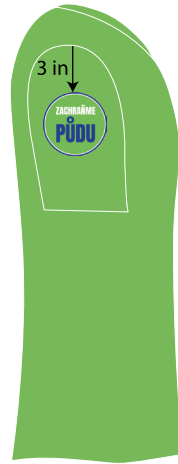

8.74 in

9 in

Front Side Main Logo

1.25 in

3.76 in

Chest Logo

Right Sleeve Logo

Back Side Logo

# SS - Round Neck T-Shirt

Front

Right Sleeve

# T-Shirt Back Logo

Long Sleeve Back

Short Sleeve Back

Save Soil

A

S	- 5"
M	- 5"
L	- 5"
XL	- 5"
XXL	- 5"