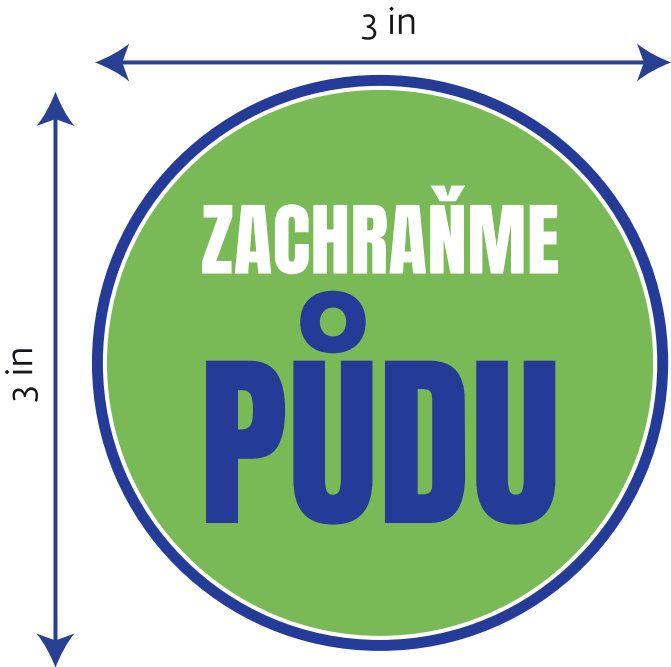

8.74 in

9 in

Front Side Main Logo

1.25 in

3.76 in

Chest Logo

Right Sleeve Logo

Back Side Logo

# SS - Round Neck T-Shirt

Front

Right Sleeve

# T-Shirt Back Logo

Long Sleeve Back

Short Sleeve Back

Save Soil

A

S	- 5"
M	- 5"
L	- 5"
XL	- 5"
XXL	- 5"