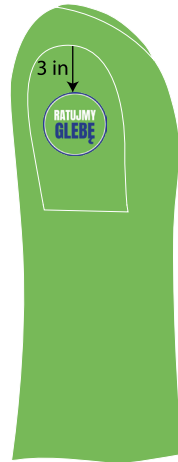

8.74 in

9 in

Front Side Main Logo

1.25 in

3.76 in

Chest Logo

Right Sleeve Logo

8 in

8 in

Back Side Logo

SS - Round Neck T-Shirt

Front

Right Sleeve

T-Shirt Back Logo

Long Sleeve Back

Short Sleeve Back

Save Soil

A

S	- 5"
M	- 5"
L	- 5"
XL	- 5"
XXL	- 5"