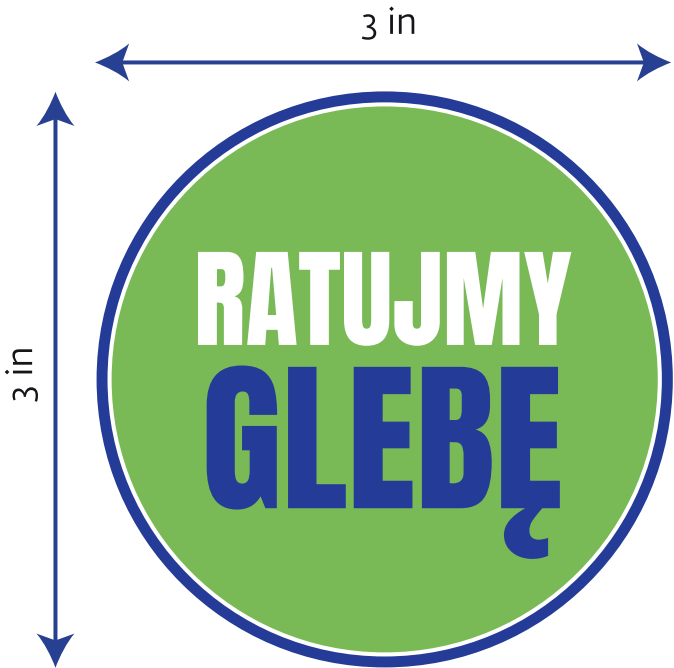

8.74 in

9 in

Front Side Main Logo

1.25 in

3.76 in

Chest Logo

Right Sleeve Logo

8 in

8 in

Back Side Logo

SS - Round Neck T-Shirt

Front

Right Sleeve

T-Shirt Back Logo

Long Sleeve Back

Short Sleeve Back