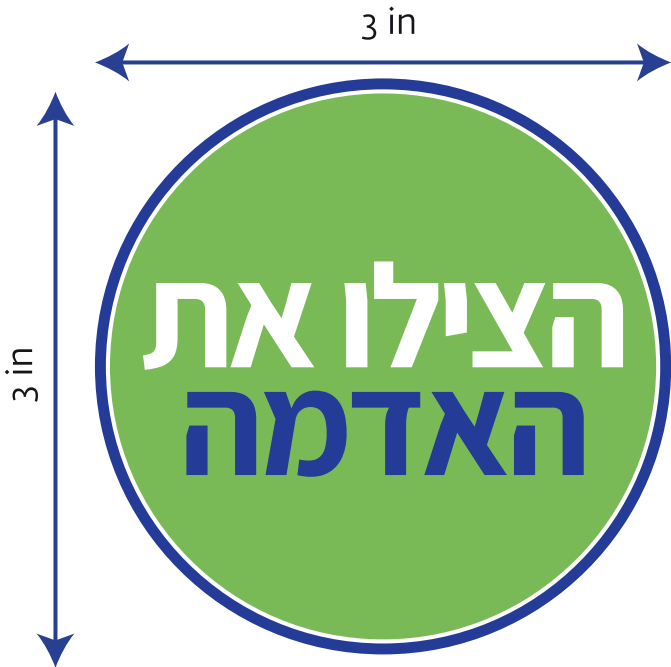

8.74 in

9 in

Front Side Main Logo

1.25 in

3.76 in

Chest Logo

Right Sleeve Logo

8 in

8 in

Back Side Logo

SS - Round Neck T-Shirt

Front

Right Sleeve

T-Shirt Back Logo

Long Sleeve Back

Short Sleeve Back

Save Soil

A

S	- 5"
M	- 5"
L	- 5"
XL	- 5"
XXL	- 5"