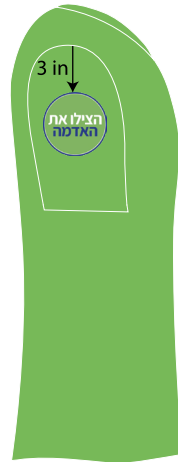

8.74 in

9 in

Front Side Main Logo

1.25 in

3.76 in

Chest Logo

Right Sleeve Logo

8 in

8 in

Back Side Logo

SS - Round Neck T-Shirt

Front

Right Sleeve

T-Shirt Back Logo

Long Sleeve Back

Short Sleeve Back

Save Soil

A

S	- 5"
M	- 5"
L	- 5"
XL	- 5"
XXL	- 5"