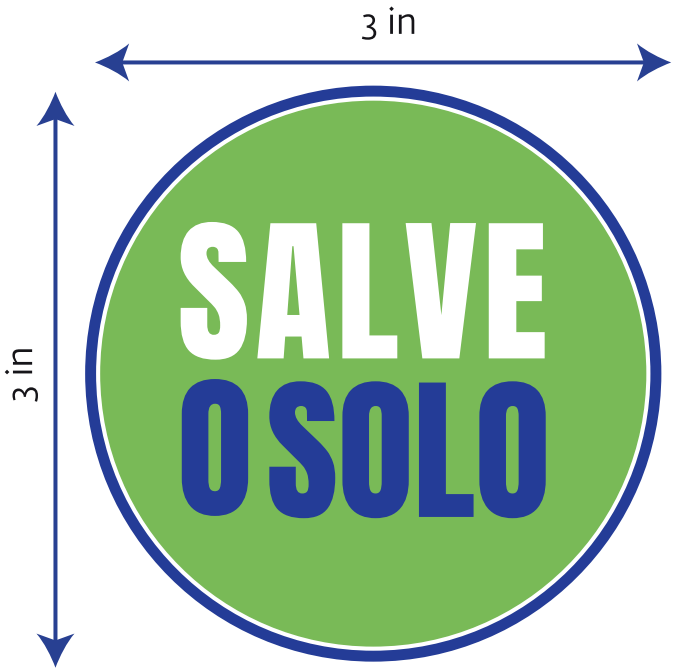

8.74 in

9 in

Front Side Main Logo

1.25 in

3.76 in

Chest Logo

Right Sleeve Logo

8 in

# SS - Round Neck T-Shirt

Front

Right Sleeve

XL - 5"

XXL - 5"