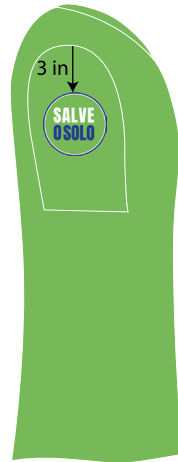

8.74 in

9 in

Front Side Main Logo

1.25 in

3.76 in

Chest Logo

Right Sleeve Logo

8 in

8 in

Back Side Logo

# SS - Round Neck T-Shirt

Front

Right Sleeve