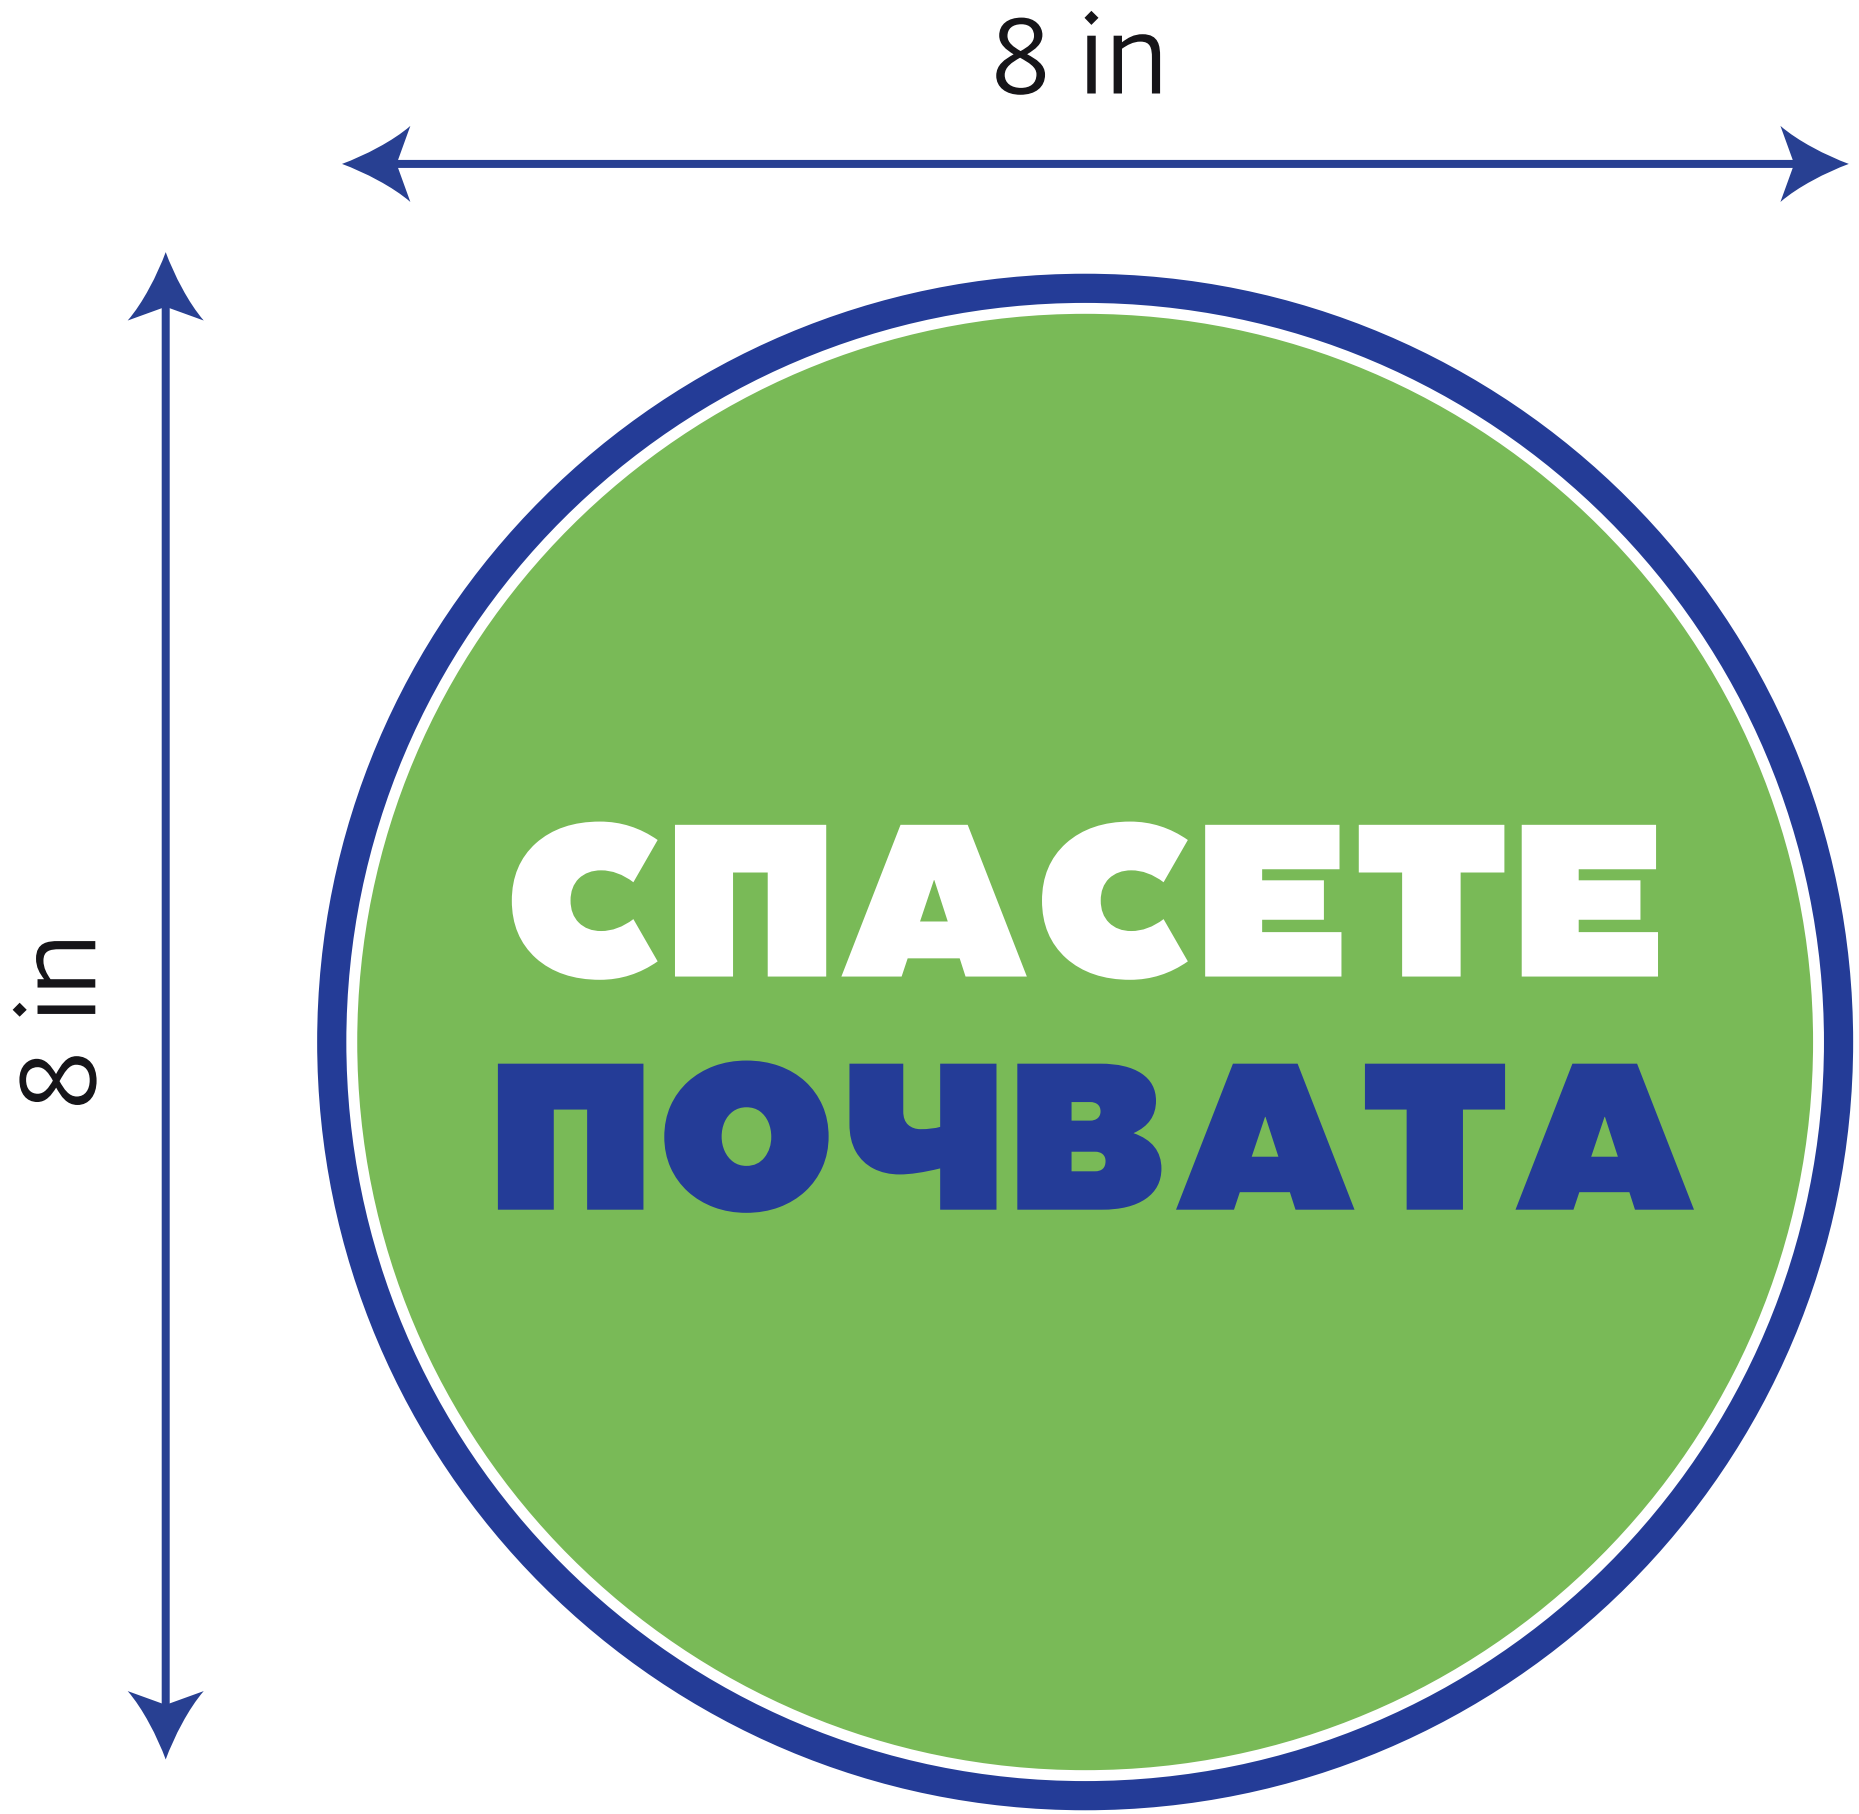

8.74 in

9 in

Front Side Main Logo

1.25 in

3.76 in

Chest Logo

Right Sleeve Logo

Back Side Logo

SS - Round Neck T-Shirt

Front

Right Sleeve

T-Shirt Back Logo

Long Sleeve Back

Short Sleeve Back

Save Soil

A

S	- 5"
M	- 5"
L	- 5"
XL	- 5"
XXL	- 5"