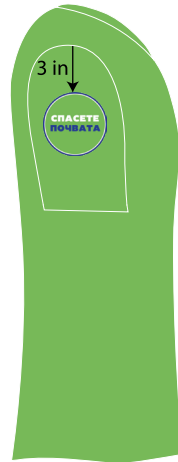

8.74 in

9 in

Front Side Main Logo

1.25 in

3.76 in

Chest Logo

Right Sleeve Logo

Back Side Logo

SS - Round Neck T-Shirt

Front

Right Sleeve

T-Shirt Back Logo

Long Sleeve Back

Short Sleeve Back

Save Soil

A

S	- 5"
M	- 5"
L	- 5"
XL	- 5"
XXL	- 5"