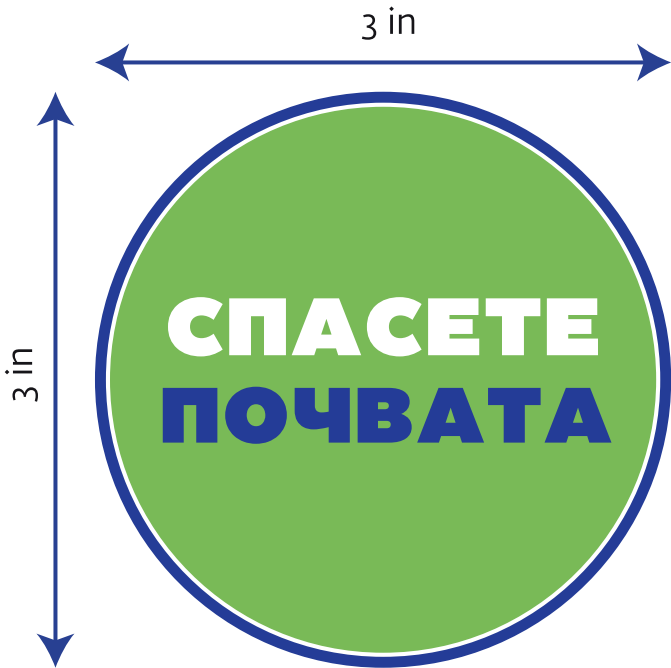

8.74 in

9 in

Front Side Main Logo

1.25 in

3.76 in

Chest Logo

Right Sleeve Logo

Back Side Logo

SS - Round Neck T-Shirt

Front

Right Sleeve

T-Shirt Back Logo

Long Sleeve Back

Short Sleeve Back

Save Soil

A

S	- 5"
M	- 5"
L	- 5"
XL	- 5"
XXL	- 5"