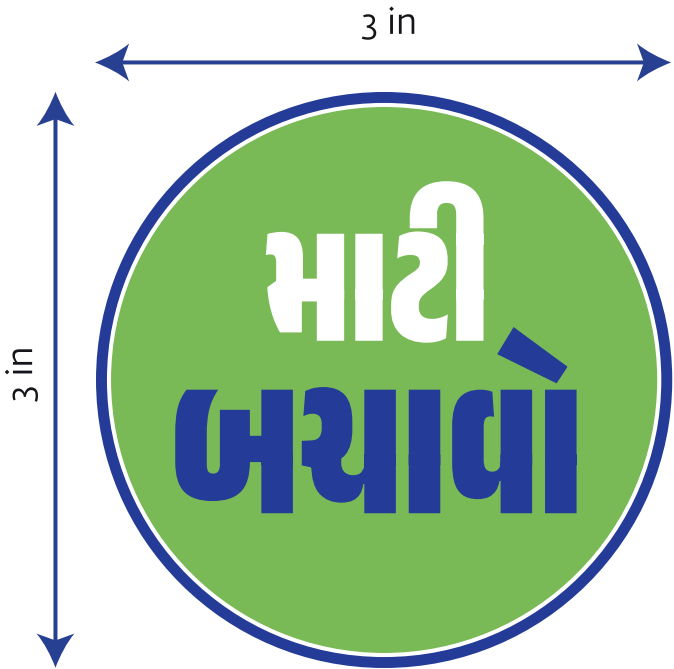

8.74 in

9 in

Front Side Main Logo

1.25 in

3.76 in

Chest Logo

Right Sleeve Logo

Back Side Logo

SS - Round Neck T-Shirt

Front

Right Sleeve

T-Shirt Back Logo

Long Sleeve Back

Short Sleeve Back

Save Soil

A

S	- 5"
M	- 5"
L	- 5"
XL	- 5"
XXL	- 5"