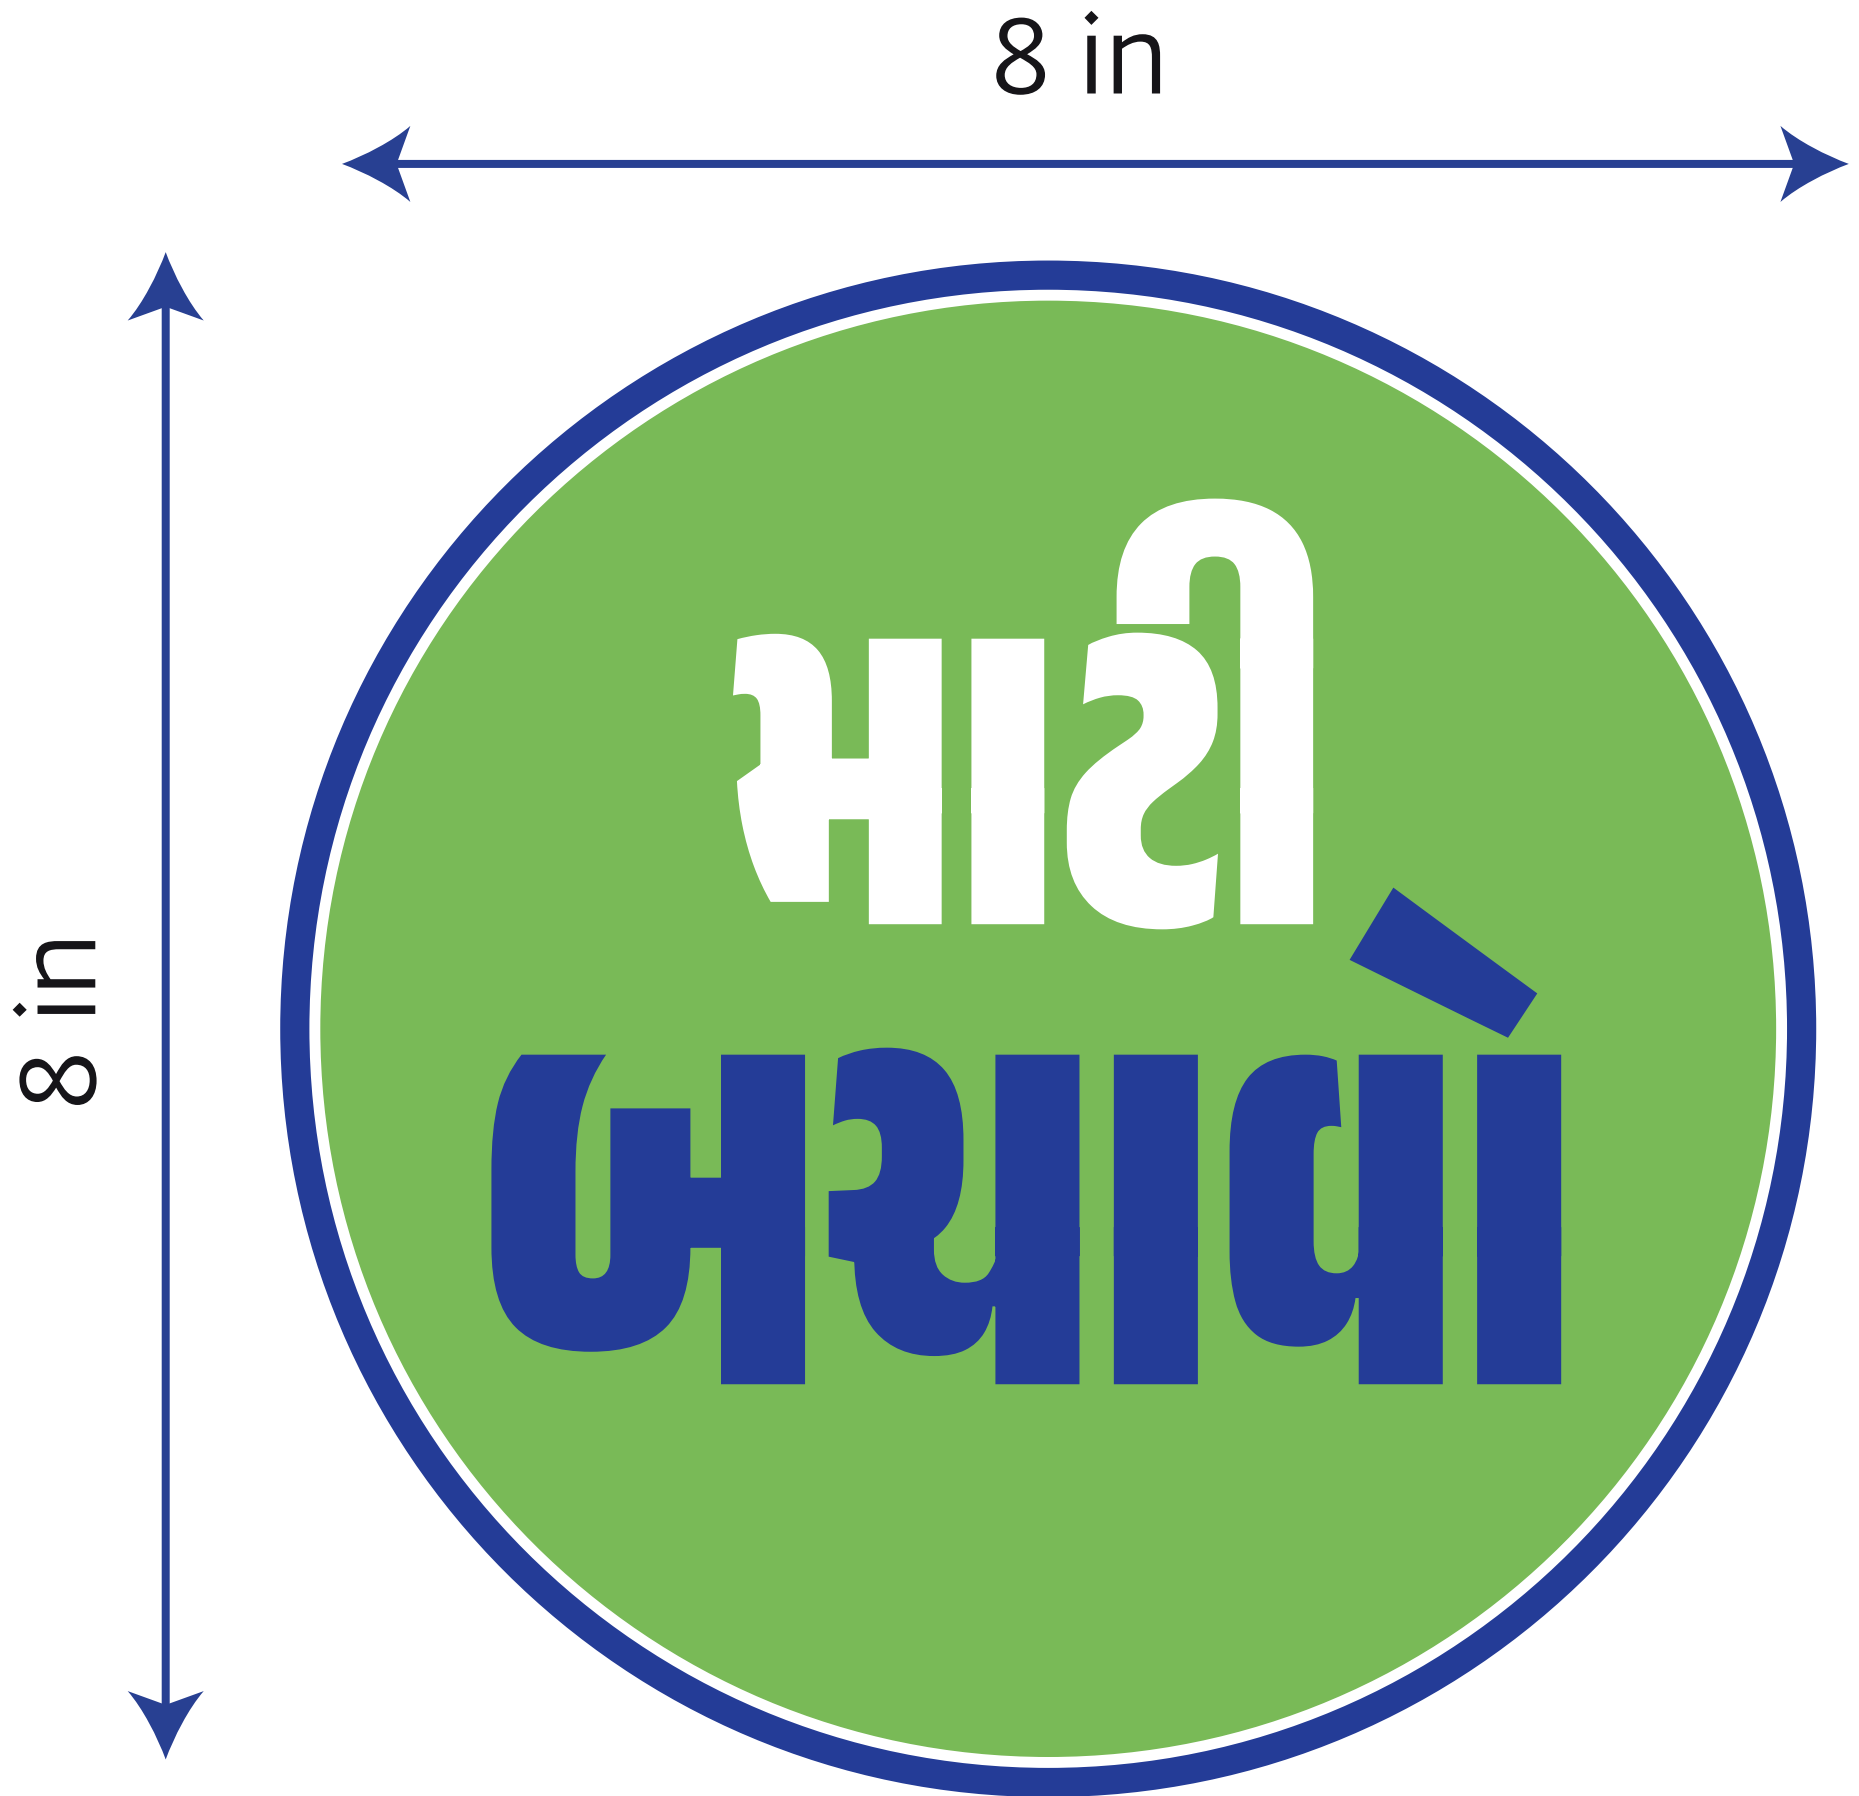

8.74 in

9 in

Front Side Main Logo

1.25 in

3.76 in

Chest Logo

Right Sleeve Logo

Back Side Logo

SS - Round Neck T-Shirt

Front

Right Sleeve

T-Shirt Back Logo

Long Sleeve Back

Short Sleeve Back

Save Soil

A

S	- 5"
M	- 5"
L	- 5"
XL	- 5"
XXL	- 5"