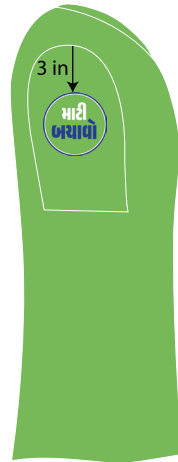

8.74 in

9 in

Front Side Main Logo

1.25 in

3.76 in

Chest Logo

Right Sleeve Logo

Back Side Logo

SS - Round Neck T-Shirt

Front

Right Sleeve

T-Shirt Back Logo

Long Sleeve Back

Short Sleeve Back

Save Soil

A

S	- 5"
M	- 5"
L	- 5"
XL	- 5"
XXL	- 5"