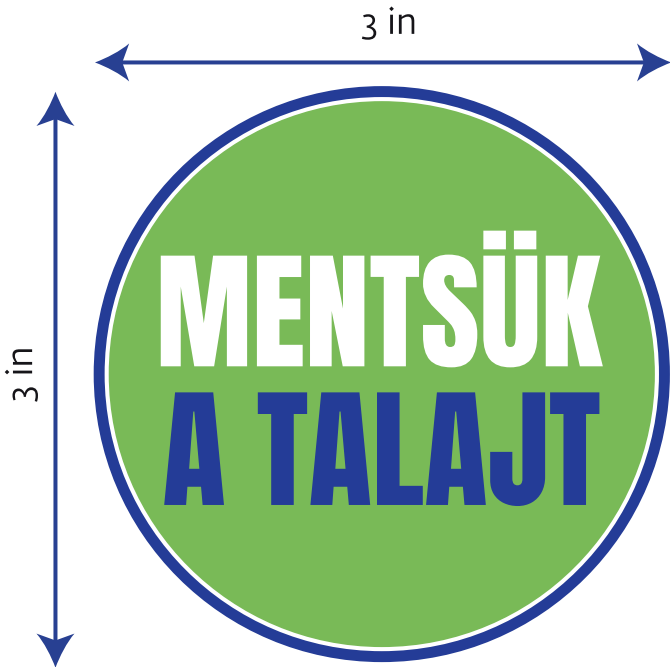

8.74 in

9 in

Front Side Main Logo

1.25 in

3.76 in

Chest Logo

Right Sleeve Logo

8 in

8 in

Back Side Logo

SS - Round Neck T-Shirt

Front

Right Sleeve

T-Shirt Back Logo

Long Sleeve Back

Short Sleeve Back