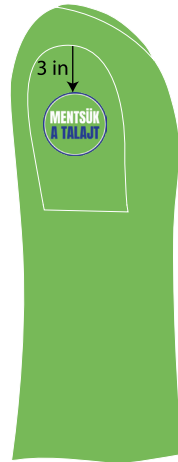

8.74 in

9 in

Front Side Main Logo

1.25 in

3.76 in

Chest Logo

Right Sleeve Logo

8 in

8 in

Back Side Logo

SS - Round Neck T-Shirt

Front

Right Sleeve

T-Shirt Back Logo

Long Sleeve Back

Short Sleeve Back

Save Soil

A

S	- 5"
M	- 5"
L	- 5"
XL	- 5"
XXL	- 5"