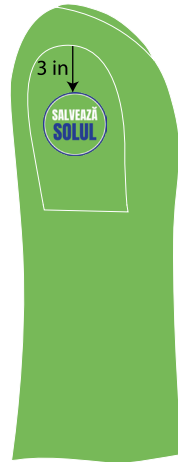

8.74 in

9 in

Front Side Main Logo

1.25 in

3.76 in

Chest Logo

Right Sleeve Logo

8 in

8 in

Back Side Logo

SS - Round Neck T-Shirt

Front

Right Sleeve

T-Shirt Back Logo

Long Sleeve Back

Short Sleeve Back

Save Soil

A

S	- 5"
M	- 5"
L	- 5"
XL	- 5"
XXL	- 5"