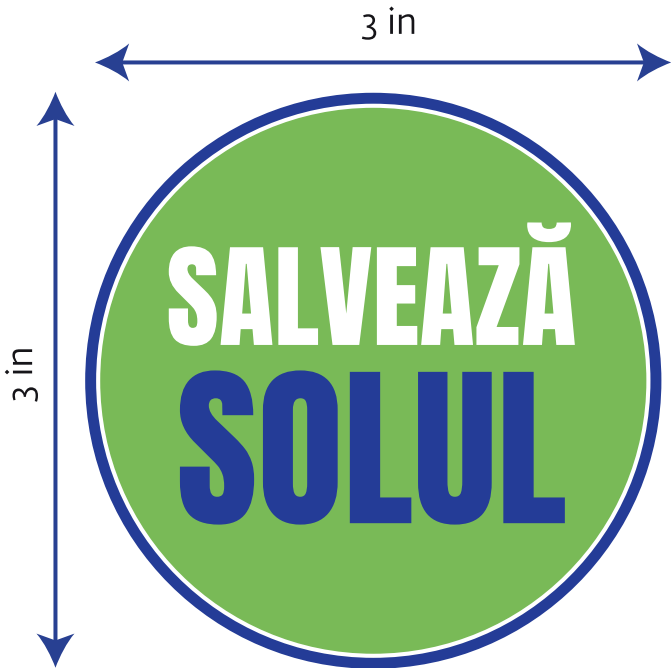

8.74 in

9 in

Front Side Main Logo

1.25 in

3.76 in

Chest Logo

Right Sleeve Logo

8 in

8 in

Back Side Logo

SS - Round Neck T-Shirt

Front

Right Sleeve

T-Shirt Back Logo

Long Sleeve Back

Short Sleeve Back

Save Soil

A

S	- 5"
M	- 5"
L	- 5"
XL	- 5"
XXL	- 5"