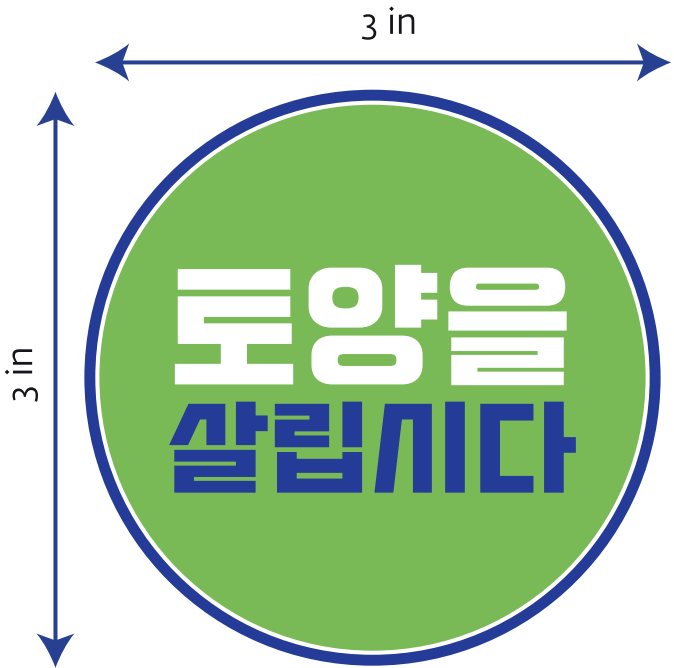

8.74 in

9 in

Front Side Main Logo

1.25 in

3.76 in

Chest Logo

Right Sleeve Logo

8 in

8 in

Back Side Logo

SS - Round Neck T-Shirt

Front

Right Sleeve

T-Shirt Back Logo

Long Sleeve Back

Short Sleeve Back

Save Soil

A

S	- 5"
M	- 5"
L	- 5"
XL	- 5"
XXL	- 5"