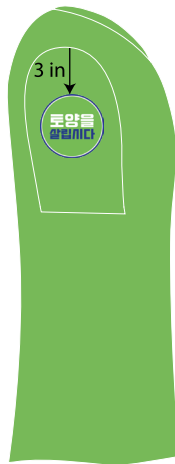

8.74 in

9 in

Front Side Main Logo

1.25 in

3.76 in

Chest Logo

Right Sleeve Logo

8 in

8 in

Back Side Logo

SS - Round Neck T-Shirt

Front

Right Sleeve

T-Shirt Back Logo

Long Sleeve Back

Short Sleeve Back

Save Soil

A

S	- 5"
M	- 5"
L	- 5"
XL	- 5"
XXL	- 5"