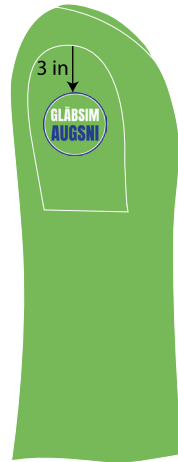

8.74 in

9 in

Front Side Main Logo

1.25 in

3.76 in

Chest Logo

Right Sleeve Logo

8 in

8 in

Back Side Logo

SS - Round Neck T-Shirt

Front

Right Sleeve

T-Shirt Back Logo

Long Sleeve Back

Short Sleeve Back

Save Soil

A

S	- 5"
M	- 5"
L	- 5"
XL	- 5"
XXL	- 5"