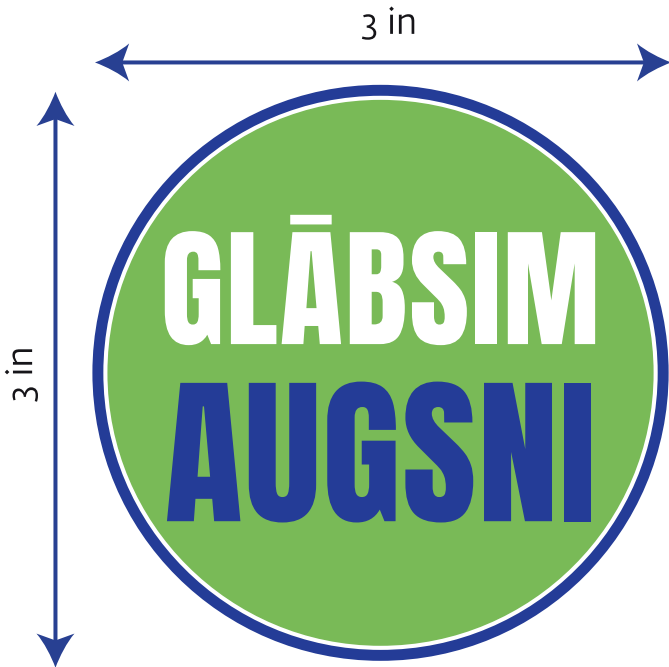

8.74 in

9 in

Front Side Main Logo

1.25 in

3.76 in

Chest Logo

Right Sleeve Logo

8 in

8 in

Back Side Logo

SS - Round Neck T-Shirt

Front

Right Sleeve

T-Shirt Back Logo

Long Sleeve Back

Short Sleeve Back

Save Soil

A

S	- 5"
M	- 5"
L	- 5"
XL	- 5"
XXL	- 5"