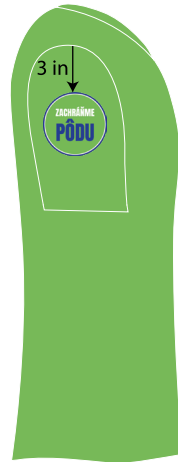

8.74 in

9 in

Front Side Main Logo

1.25 in

3.76 in

Chest Logo

3 in

3 in

Right Sleeve Logo

8 in

8 in

Back Side Logo

# SS - Round Neck T-Shirt

Front

Right Sleeve