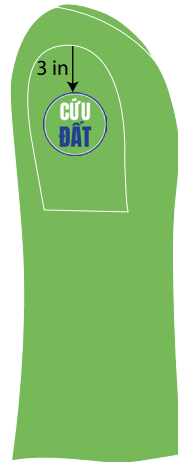

8.74 in

9 in

Front Side Main Logo

1.25 in

3.76 in

Chest Logo

Right Sleeve Logo

8 in

8 in

Back Side Logo

SS - Round Neck T-Shirt

Front

Right Sleeve

T-Shirt Back Logo

Long Sleeve Back

Short Sleeve Back

Save Soil

A

S	- 5"
M	- 5"
L	- 5"
XL	- 5"
XXL	- 5"