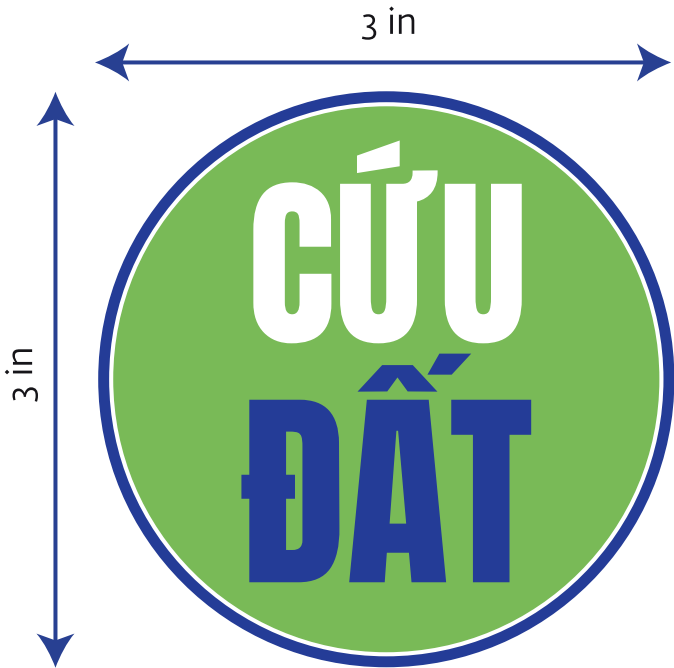

8.74 in

9 in

Front Side Main Logo

1.25 in

3.76 in

Chest Logo

Right Sleeve Logo

8 in

8 in

Back Side Logo

SS - Round Neck T-Shirt

Front

Right Sleeve

T-Shirt Back Logo

Long Sleeve Back

Short Sleeve Back

Save Soil

A

S	- 5"
M	- 5"
L	- 5"
XL	- 5"
XXL	- 5"