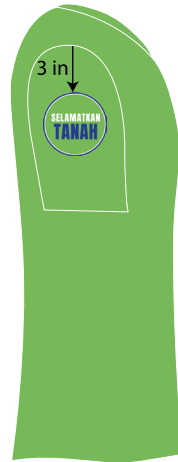

8.74 in

9 in

Front Side Main Logo

1.25 in

3.76 in

Chest Logo

Right Sleeve Logo

8 in

8 in

Back Side Logo

SS - Round Neck T-Shirt

Front

Right Sleeve

T-Shirt Back Logo

Long Sleeve Back

Short Sleeve Back

Save Soil

A

S	- 5"
M	- 5"
L	- 5"
XL	- 5"
XXL	- 5"