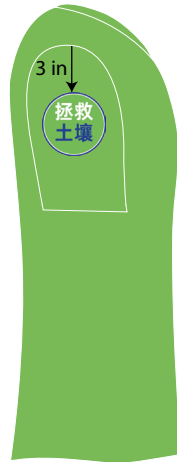

8.74 in

9 in

Front Side Main Logo

1.25 in

3.76 in

Chest Logo

Right Sleeve Logo

8 in

拯救

土壤

8 in

Back Side Logo

# SS - Round Neck T-Shirt

Front

Right Sleeve

# T-Shirt Back Logo

Long Sleeve Back

Short Sleeve Back

Save Soil

A

S	- 5"
M	- 5"
L	- 5"
XL	- 5"
XXL	- 5"