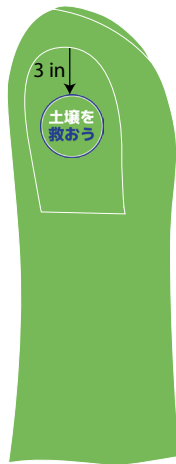

8.74 in

9 in

Front Side Main Logo

1.25 in

3.76 in

Chest Logo

Right Sleeve Logo

8 in

8 in

Back Side Logo

SS - Round Neck T-Shirt

Front

Right Sleeve

T-Shirt Back Logo

Long Sleeve Back

Short Sleeve Back

Save Soil

A

S	- 5"
M	- 5"
L	- 5"
XL	- 5"
XXL	- 5"