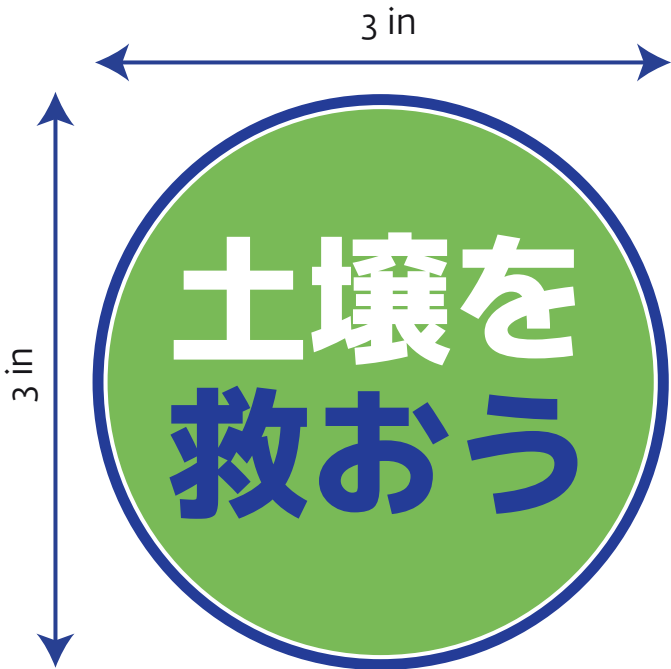

8.74 in

9 in

Front Side Main Logo

1.25 in

3.76 in

Chest Logo

Right Sleeve Logo

8 in

8 in

Back Side Logo

SS - Round Neck T-Shirt

Front

Right Sleeve

T-Shirt Back Logo

Long Sleeve Back

Short Sleeve Back