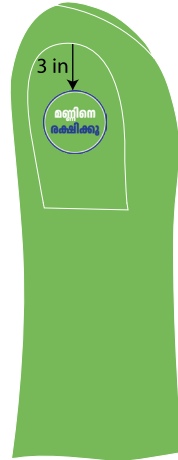

8.74 in

9 in

Front Side Main Logo

1.25 in

3.76 in

Chest Logo

Right Sleeve Logo

8 in

8 in

Back Side Logo

SS - Round Neck T-Shirt

Front

Right Sleeve

T-Shirt Back Logo

Long Sleeve Back

Short Sleeve Back

Save Soil

A

- S - 5"
- M - 5"
- L - 5"
- XL - 5"
- XXL - 5"