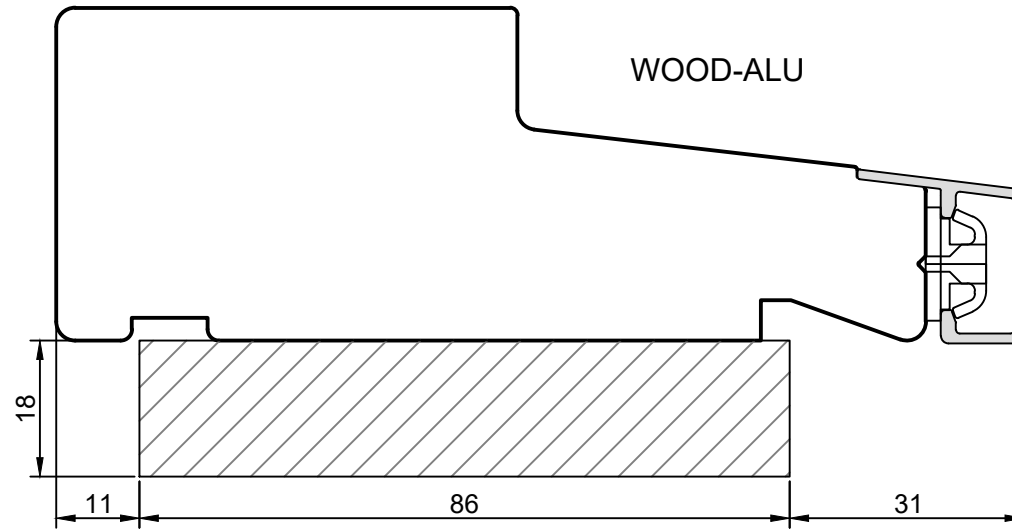

Title:
UK: Packer
SE: Packer
DK: Påføring
NO: Foring
DE: Packer

Created by:
A.Urm
Drawing Nr.:

Rev:	Date:	Scale:
1	19.08.2022	1:1

This material is the property of and copyright protected by Klarvinduer OU.