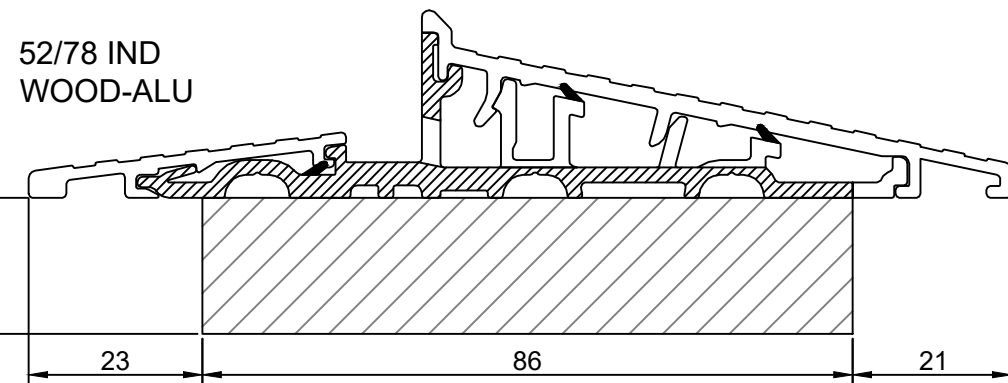

Title:
UK: Packer
SE: Packer
DK: Påføring
NO: Foring
DE: Packer

Created by:
A.Urm
Drawing Nr.:

Rev:	Date:	Scale:
1	19.08.2022	1:1

This material is the property of and copyright protected by Klarvinduer OU.