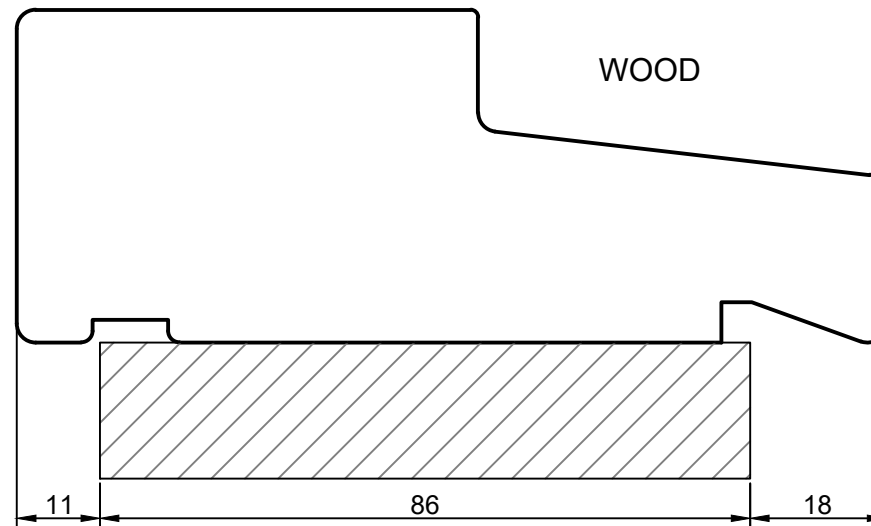

Title:
UK: Packer
SE: Packer
DK: Påføring
NO: Foring
DE: Packer

Created by:
A.Urm
Drawing Nr.:

Rev:	Date:	Scale:
1	19.08.2022	1:1

This material is the property of and copyright protected by Klarvinduer OU.