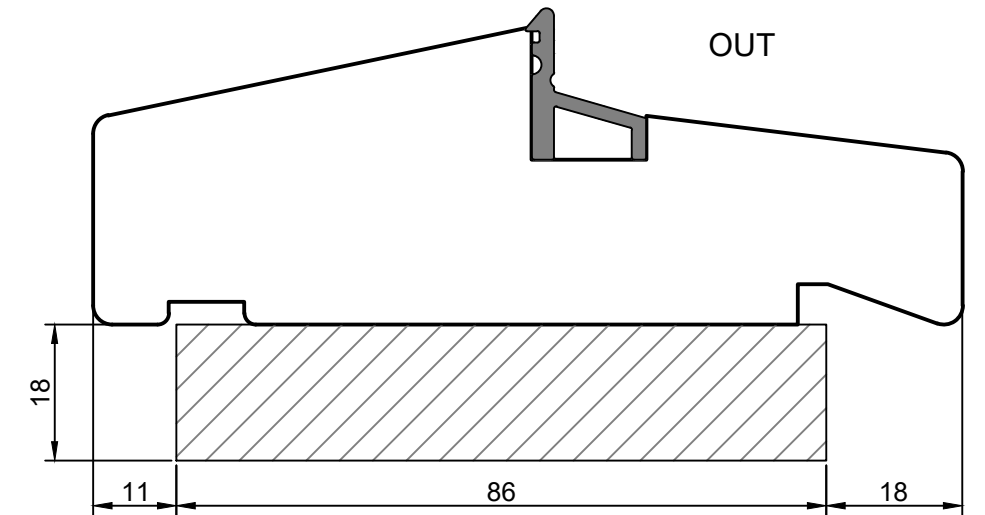

Title:
UK: Packer
SE: Packer
DK: Påføring
NO: Foring
DE: Packer

Created by:
A.Urm
Drawing Nr.:

Rev:	Date:	Scale:
1	19.08.2022	1:1

This material is the property of and copyright protected by Klarvinduer OU.