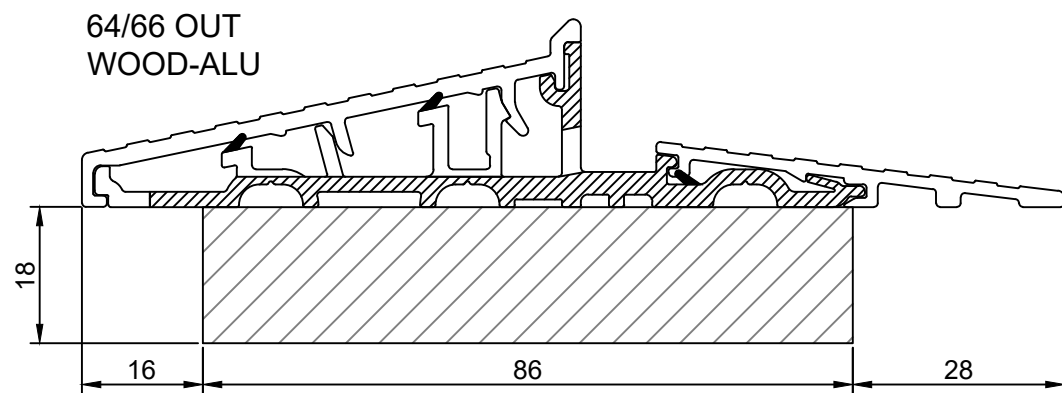

Title:
UK: Packer
SE: Packer
DK: Påføring
NO: Foring
DE: Packer

Created by:
A.Urm
Drawing Nr.:

Rev:	Date:	Scale:
1	19.08.2022	1:1

This material is the property of and copyright protected by Klarvinduer OU.