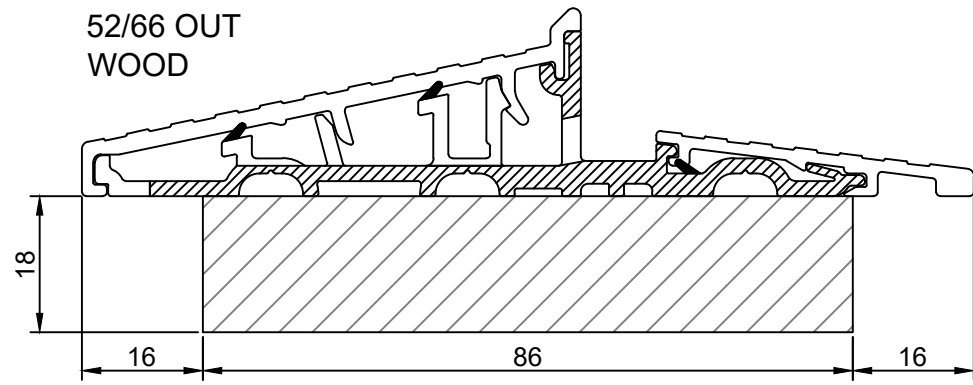

Title:
UK: Packer
SE: Packer
DK: Påføring
NO: Foring
DE: Packer

Created by:
A.Urm
Drawing Nr.:

Rev:	Date:	Scale:
1	19.08.2022	1:1

This material is the property of and copyright protected by Klarvinduer OU.