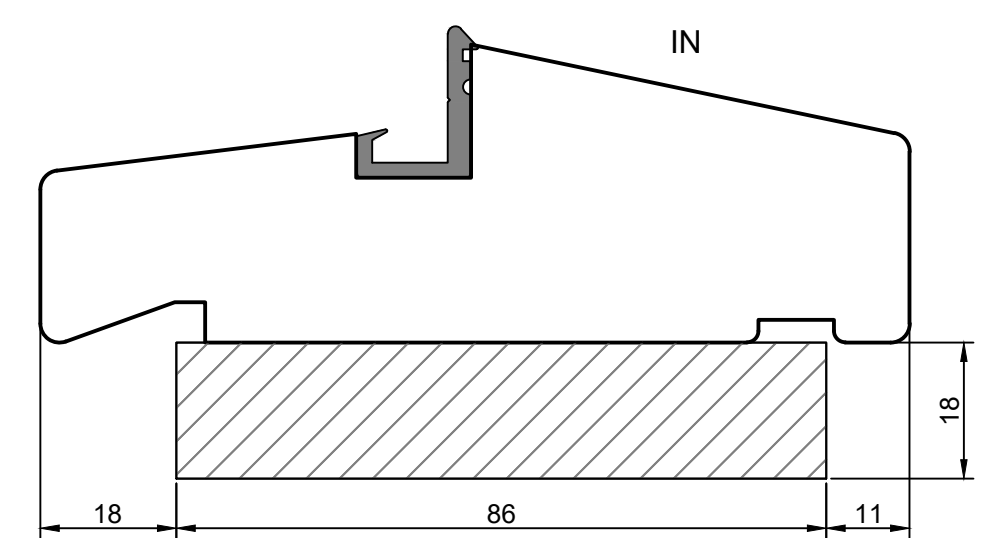

Title:
UK: Packer
SE: Packer
DK: Påføring
NO: Foring
DE: Packer

Created by:
A.Urm
Drawing Nr.:

Rev:	Date:	Scale:
1	19.08.2022	1:1

This material is the property of and copyright protected by Klarvinduer OU.