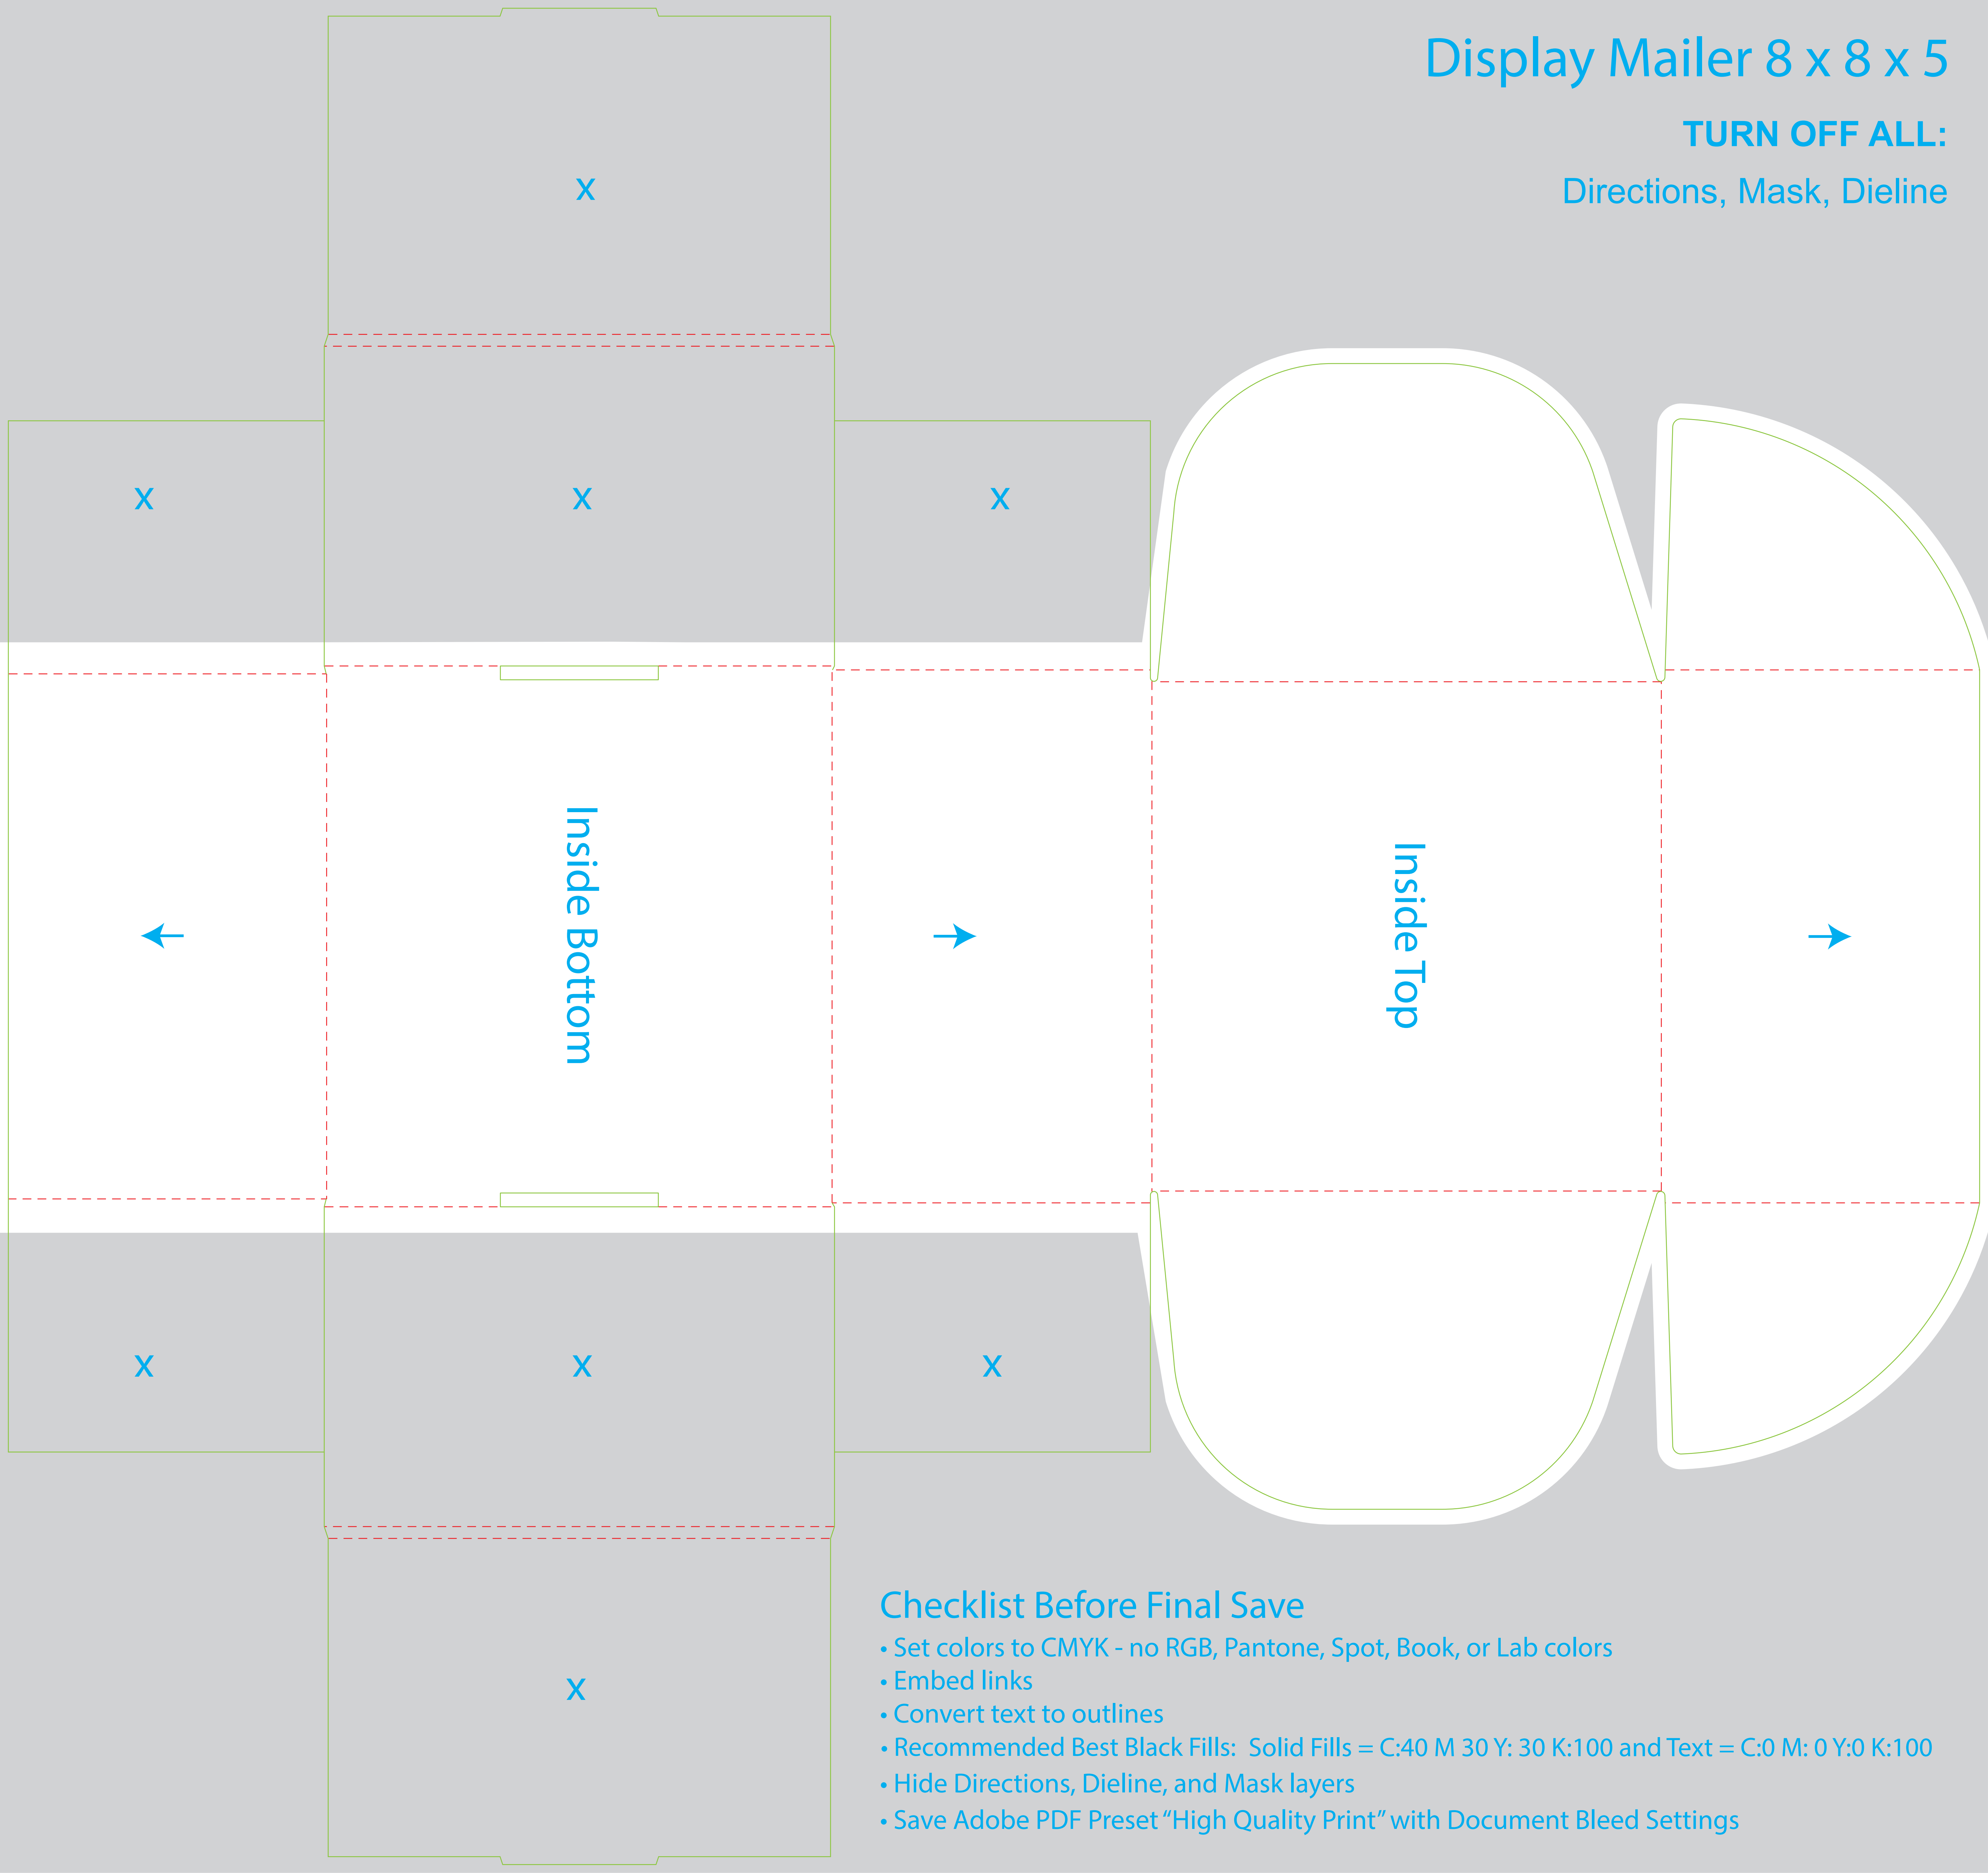

# Display Mailer 8 x 8 x 5

**TURN OFF ALL:**

Directions, Mask, Dieline

## Checklist Before Final Save

- Set colors to CMYK - no RGB, Pantone, Spot, Book, or Lab colors
- Embed links
- Convert text to outlines
- Recommended Best Black Fills: Solid Fills = C:40 M 30 Y: 30 K:100 and Text = C:0 M: 0 Y:0 K:100
- Hide Directions, Dieline, and Mask layers
- Save Adobe PDF Preset "High Quality Print" with Document Bleed Settings