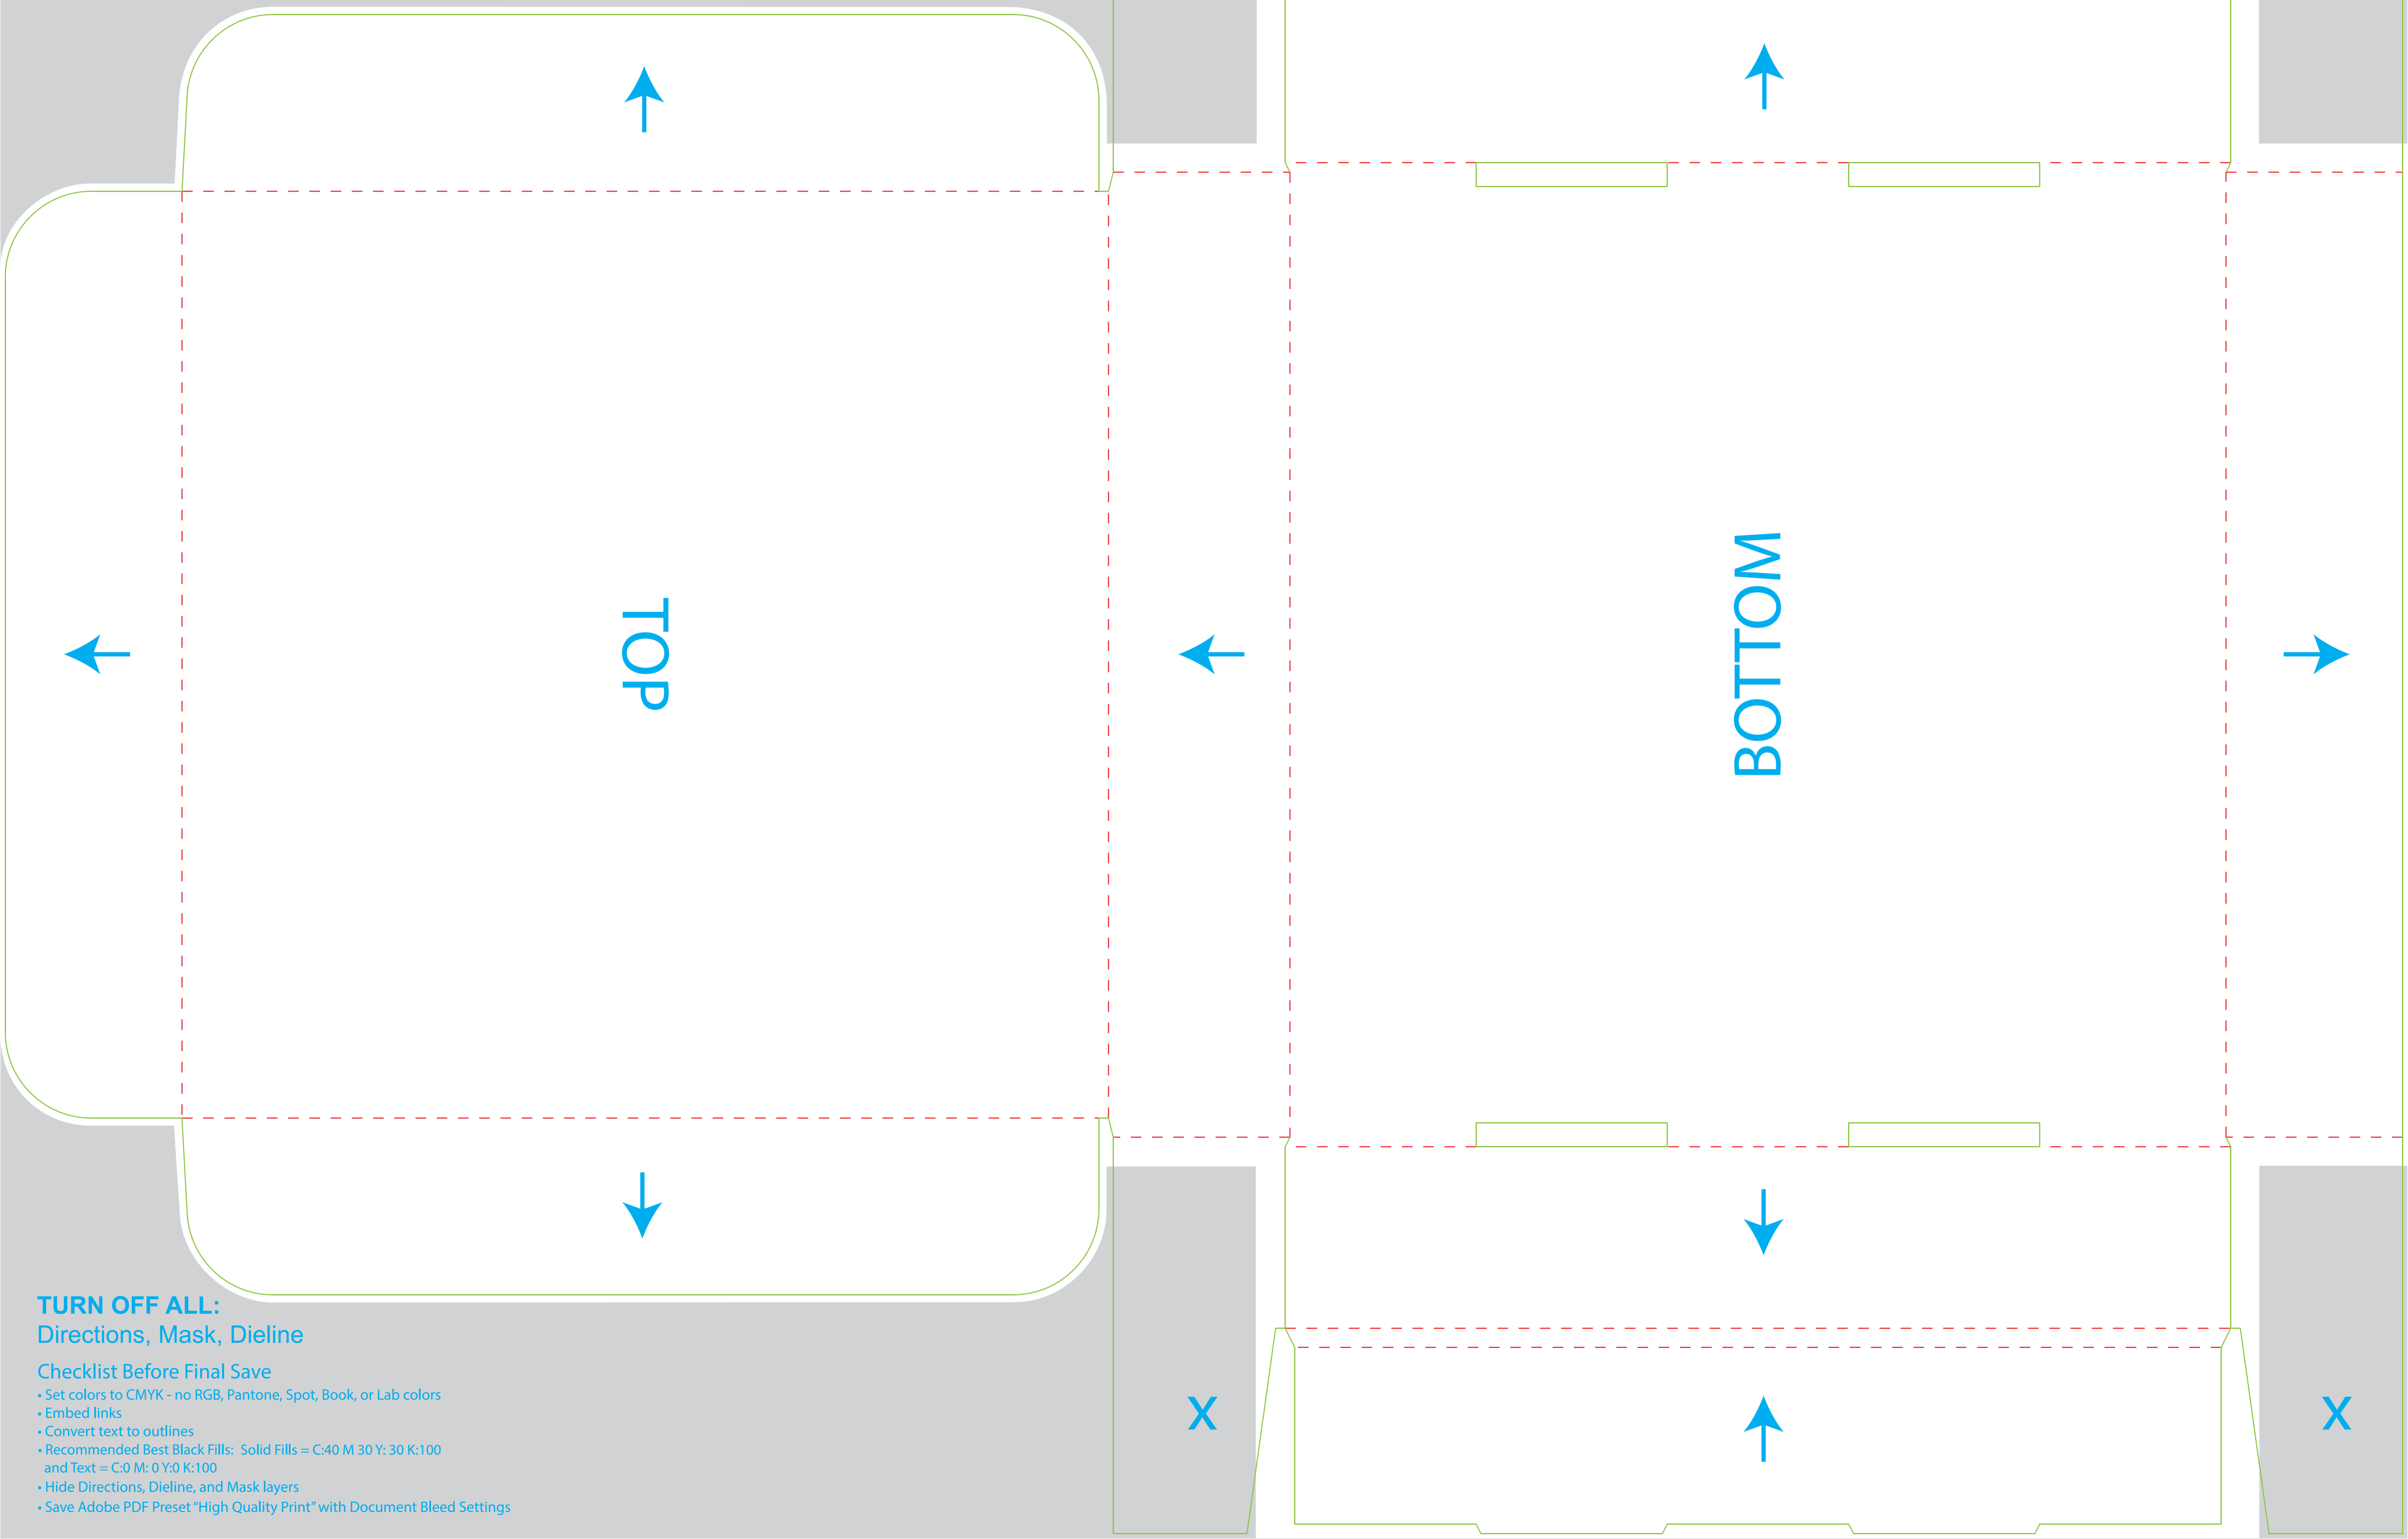

Square Mailer 12 x 12 x 2.25

TURN OFF ALL:
Directions, Mask, Dieline

TURN OFF ALL:
Directions, Mask, Dieline

Checklist Before Final Save

- Set colors to CMYK - no RGB, Pantone, Spot, Book, or Lab colors
- Embed links
- Convert text to outlines
- Recommended Best Black Fills: Solid Fills = C:40 M 30 Y: 30 K:100 and Text = C:0 M: 0 Y:0 K:100
- Hide Directions, Dieline, and Mask layers
- Save Adobe PDF Preset "High Quality Print" with Document Bleed Settings