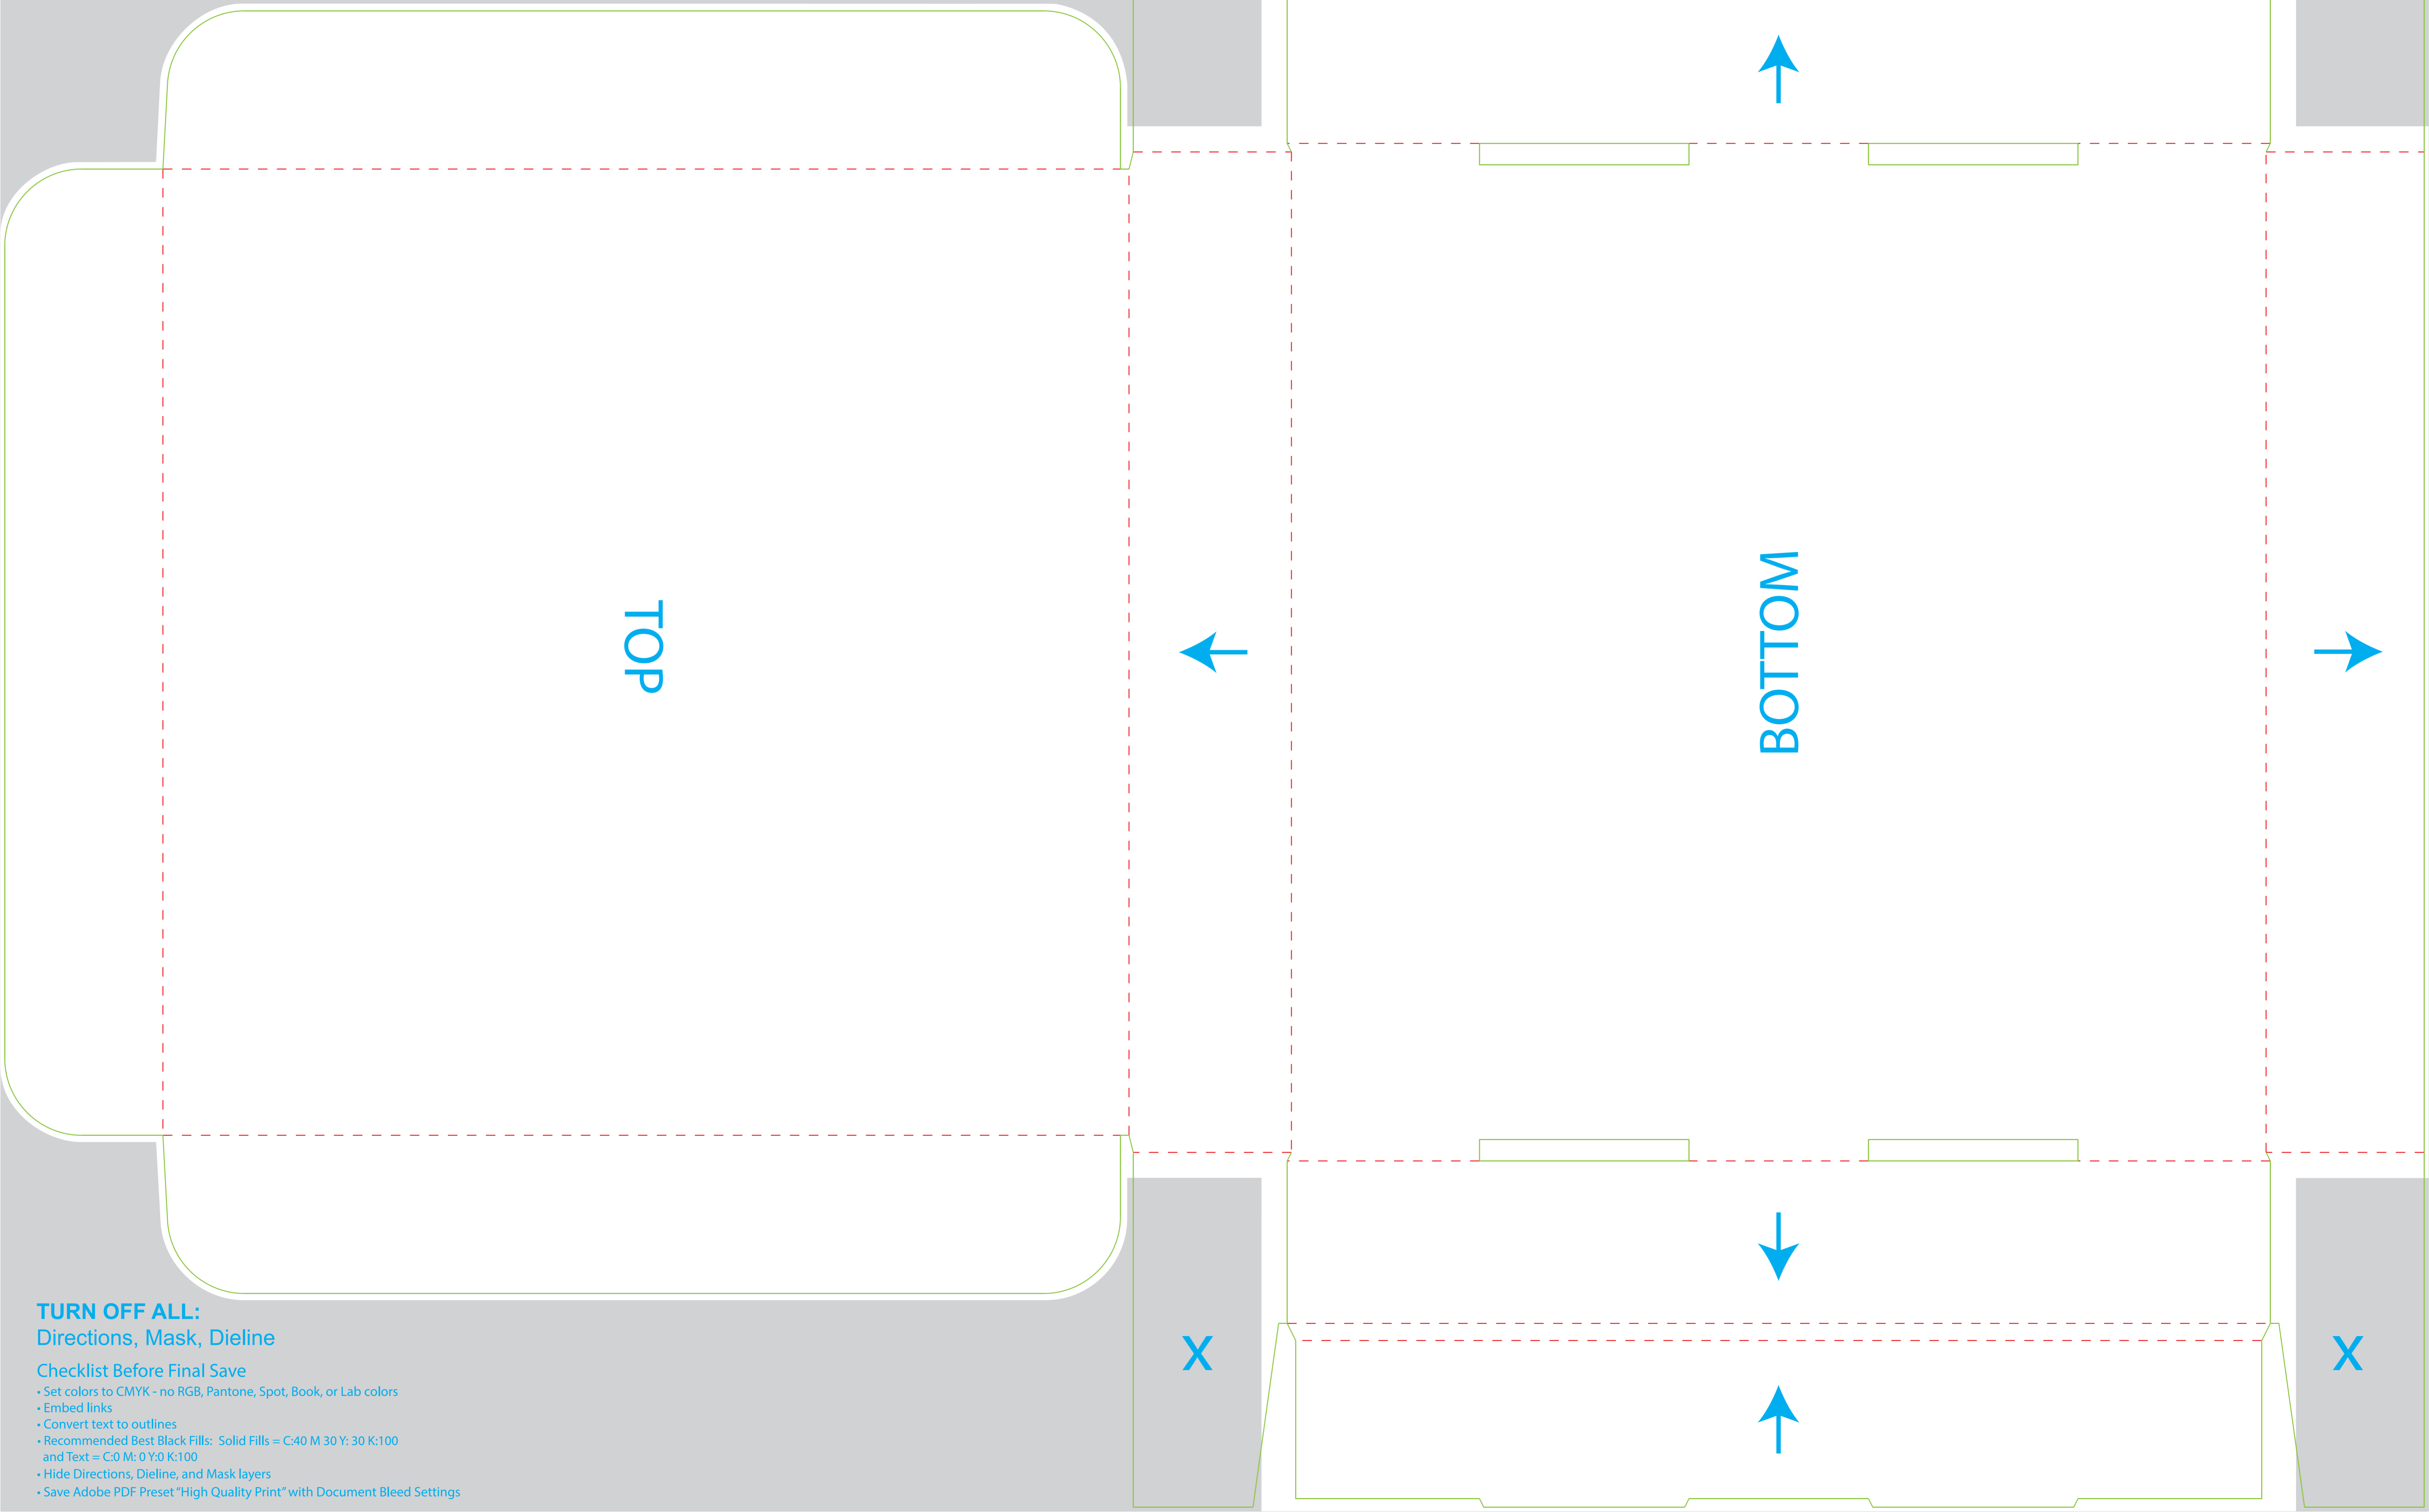

Square Mailer 14 x 14 x 2.25

TURN OFF ALL:
Directions, Mask, Dieline

TURN OFF ALL:
Directions, Mask, Dieline

- Checklist Before Final Save
- Set colors to CMYK - no RGB, Pantone, Spot, Book, or Lab colors
 - Embed links
 - Convert text to outlines
 - Recommended Best Black Fills: Solid Fills = C:40 M:30 Y:30 K:100 and Text = C:0 M:0 Y:0 K:100
 - Hide Directions, Dieline, and Mask layers
 - Save Adobe PDF Preset "High Quality Print" with Document Bleed Settings