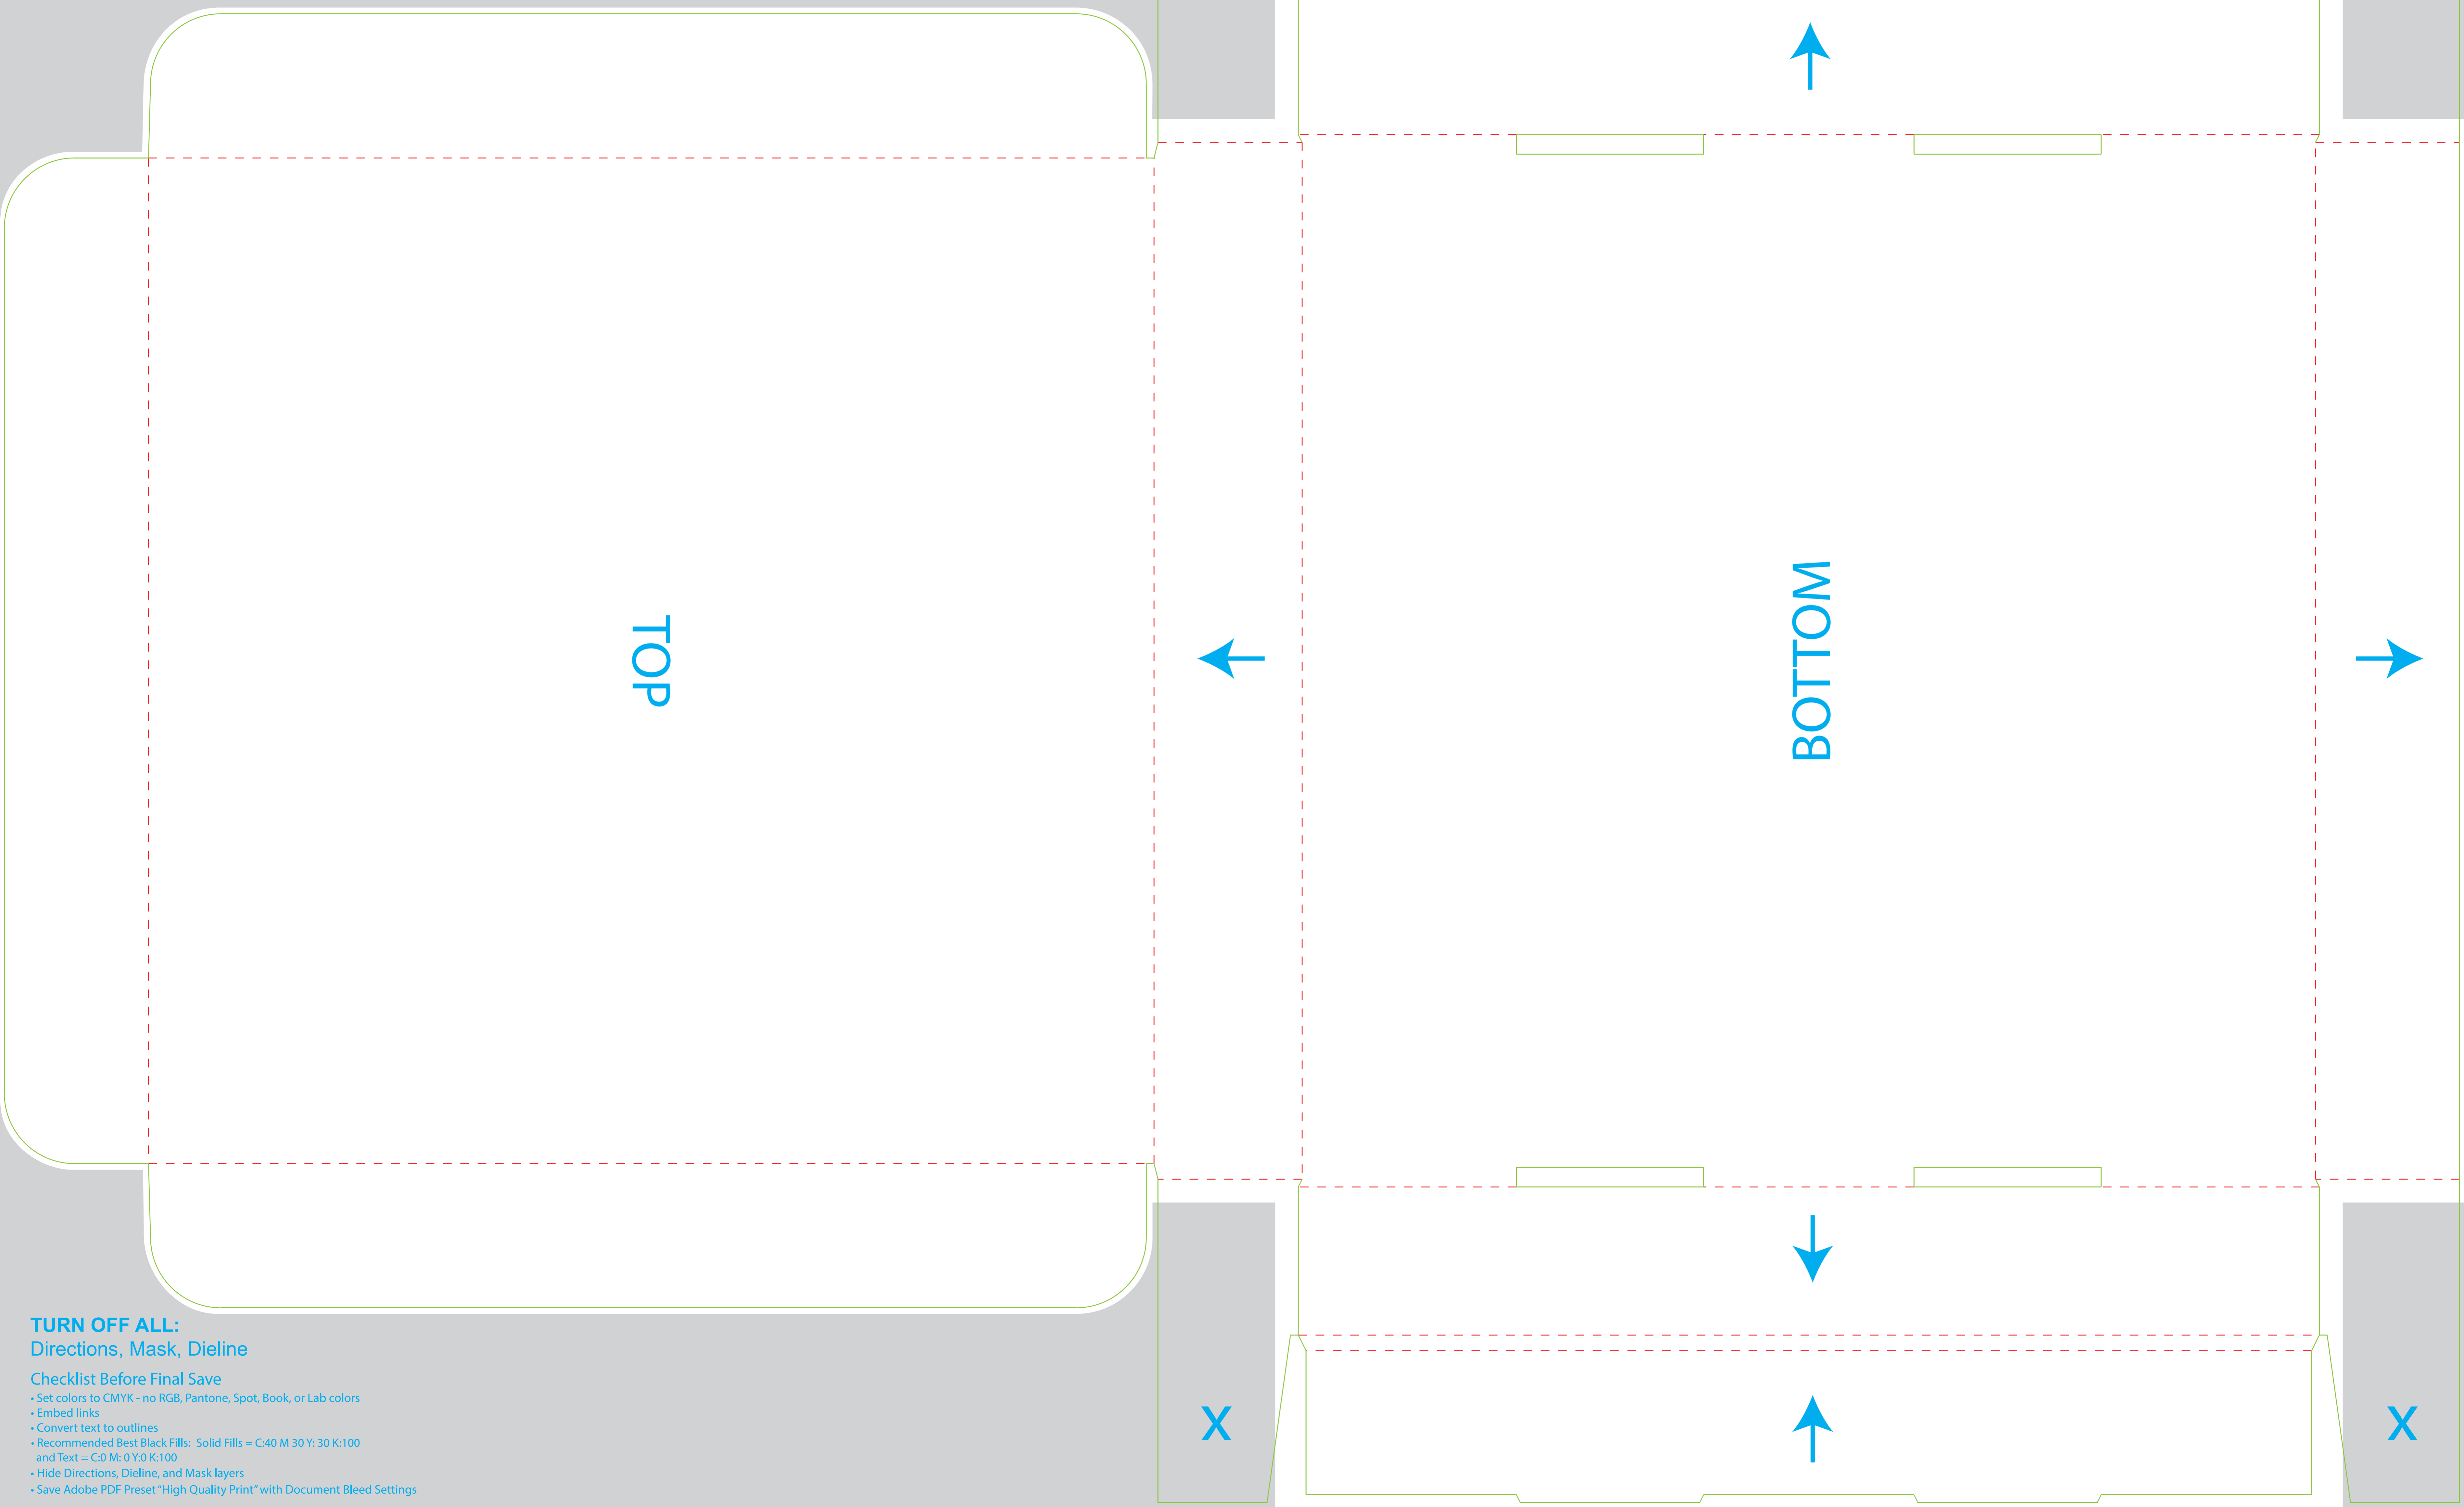

# Square Mailer 16 x 16 x 2.25

**TURN OFF ALL:**  
Directions, Mask, Dieline

TOP

BOTTOM

X

X

X

X

**TURN OFF ALL:**  
Directions, Mask, Dieline

- Checklist Before Final Save
- Set colors to CMYK - no RGB, Pantone, Spot, Book, or Lab colors
  - Embed links
  - Convert text to outlines
  - Recommended Best Black Fills: Solid Fills = C:40 M:30 Y:30 K:100 and Text = C:0 M:0 Y:0 K:100
  - Hide Directions, Dieline, and Mask layers
  - Save Adobe PDF Preset "High Quality Print" with Document Bleed Settings