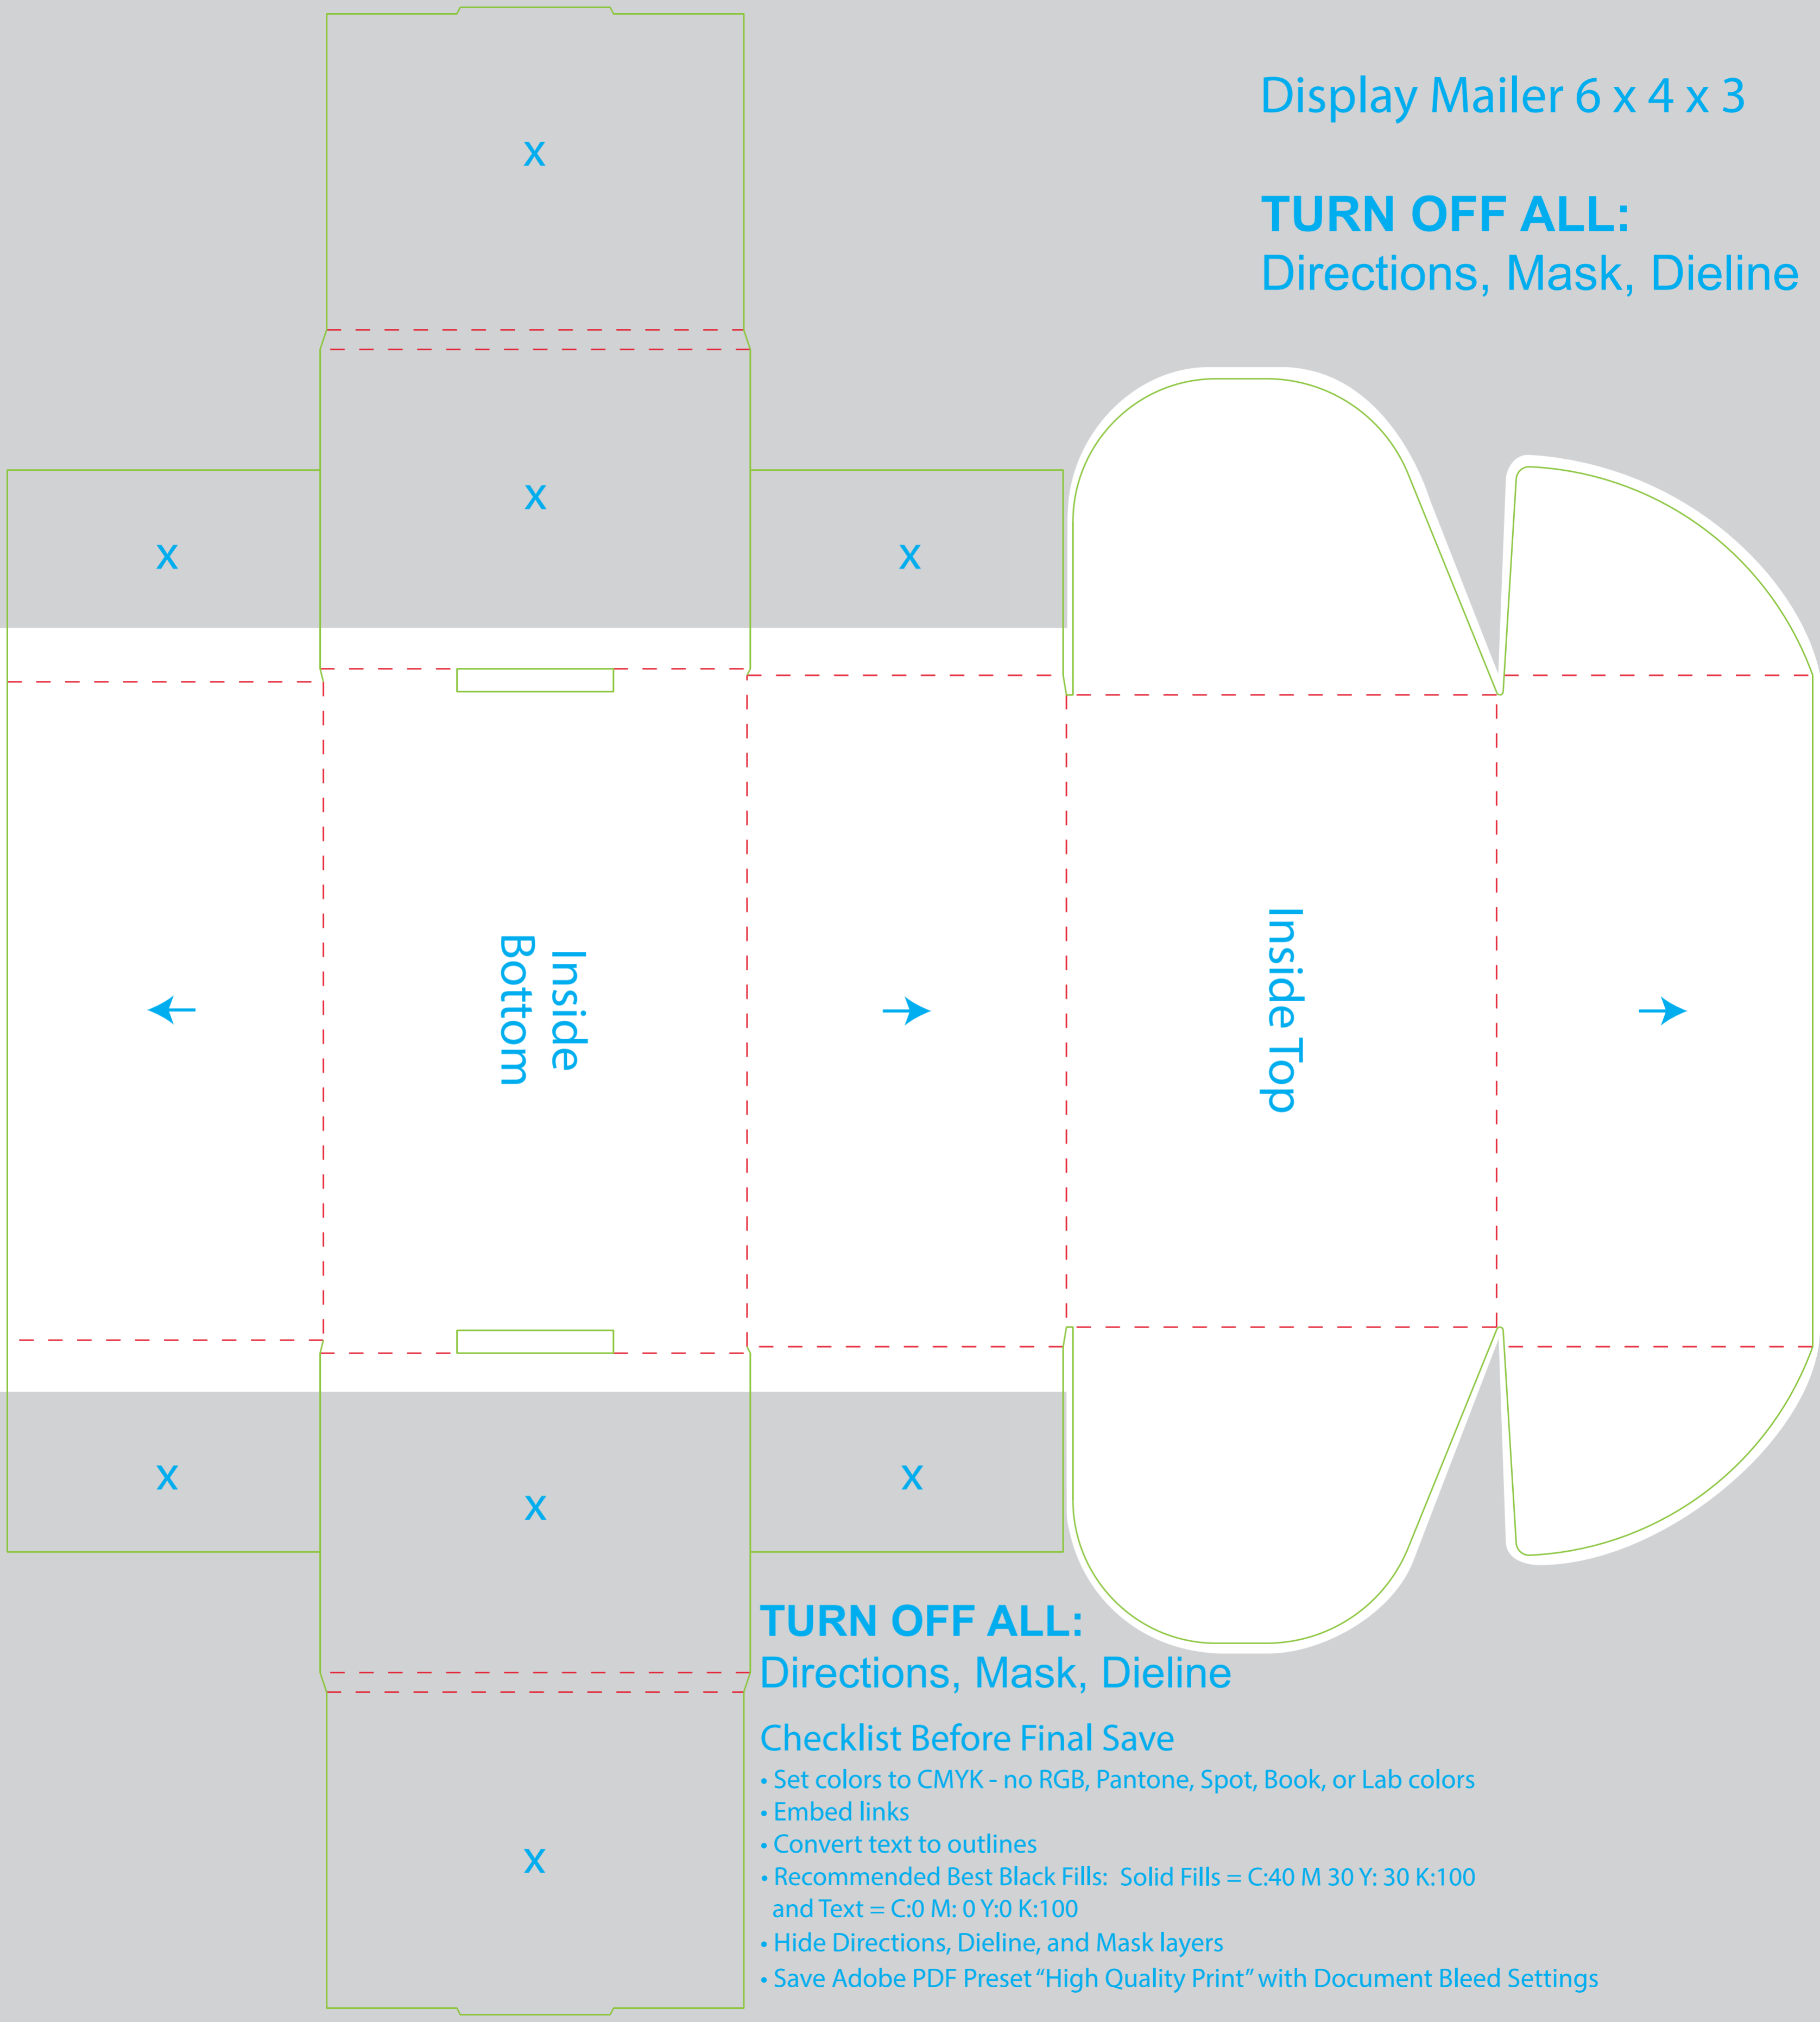

Display Mailer 6 x 4 x 3

TURN OFF ALL:
Directions, Mask, Dieline

X

X

X

X

Inside
Bottom

Inside
Top

X

X

X

X

TURN OFF ALL:
Directions, Mask, Dieline

Checklist Before Final Save

- Set colors to CMYK - no RGB, Pantone, Spot, Book, or Lab colors
- Embed links
- Convert text to outlines
- Recommended Best Black Fills: Solid Fills = C:40 M 30 Y: 30 K:100 and Text = C:0 M: 0 Y:0 K:100
- Hide Directions, Dieline, and Mask layers
- Save Adobe PDF Preset "High Quality Print" with Document Bleed Settings