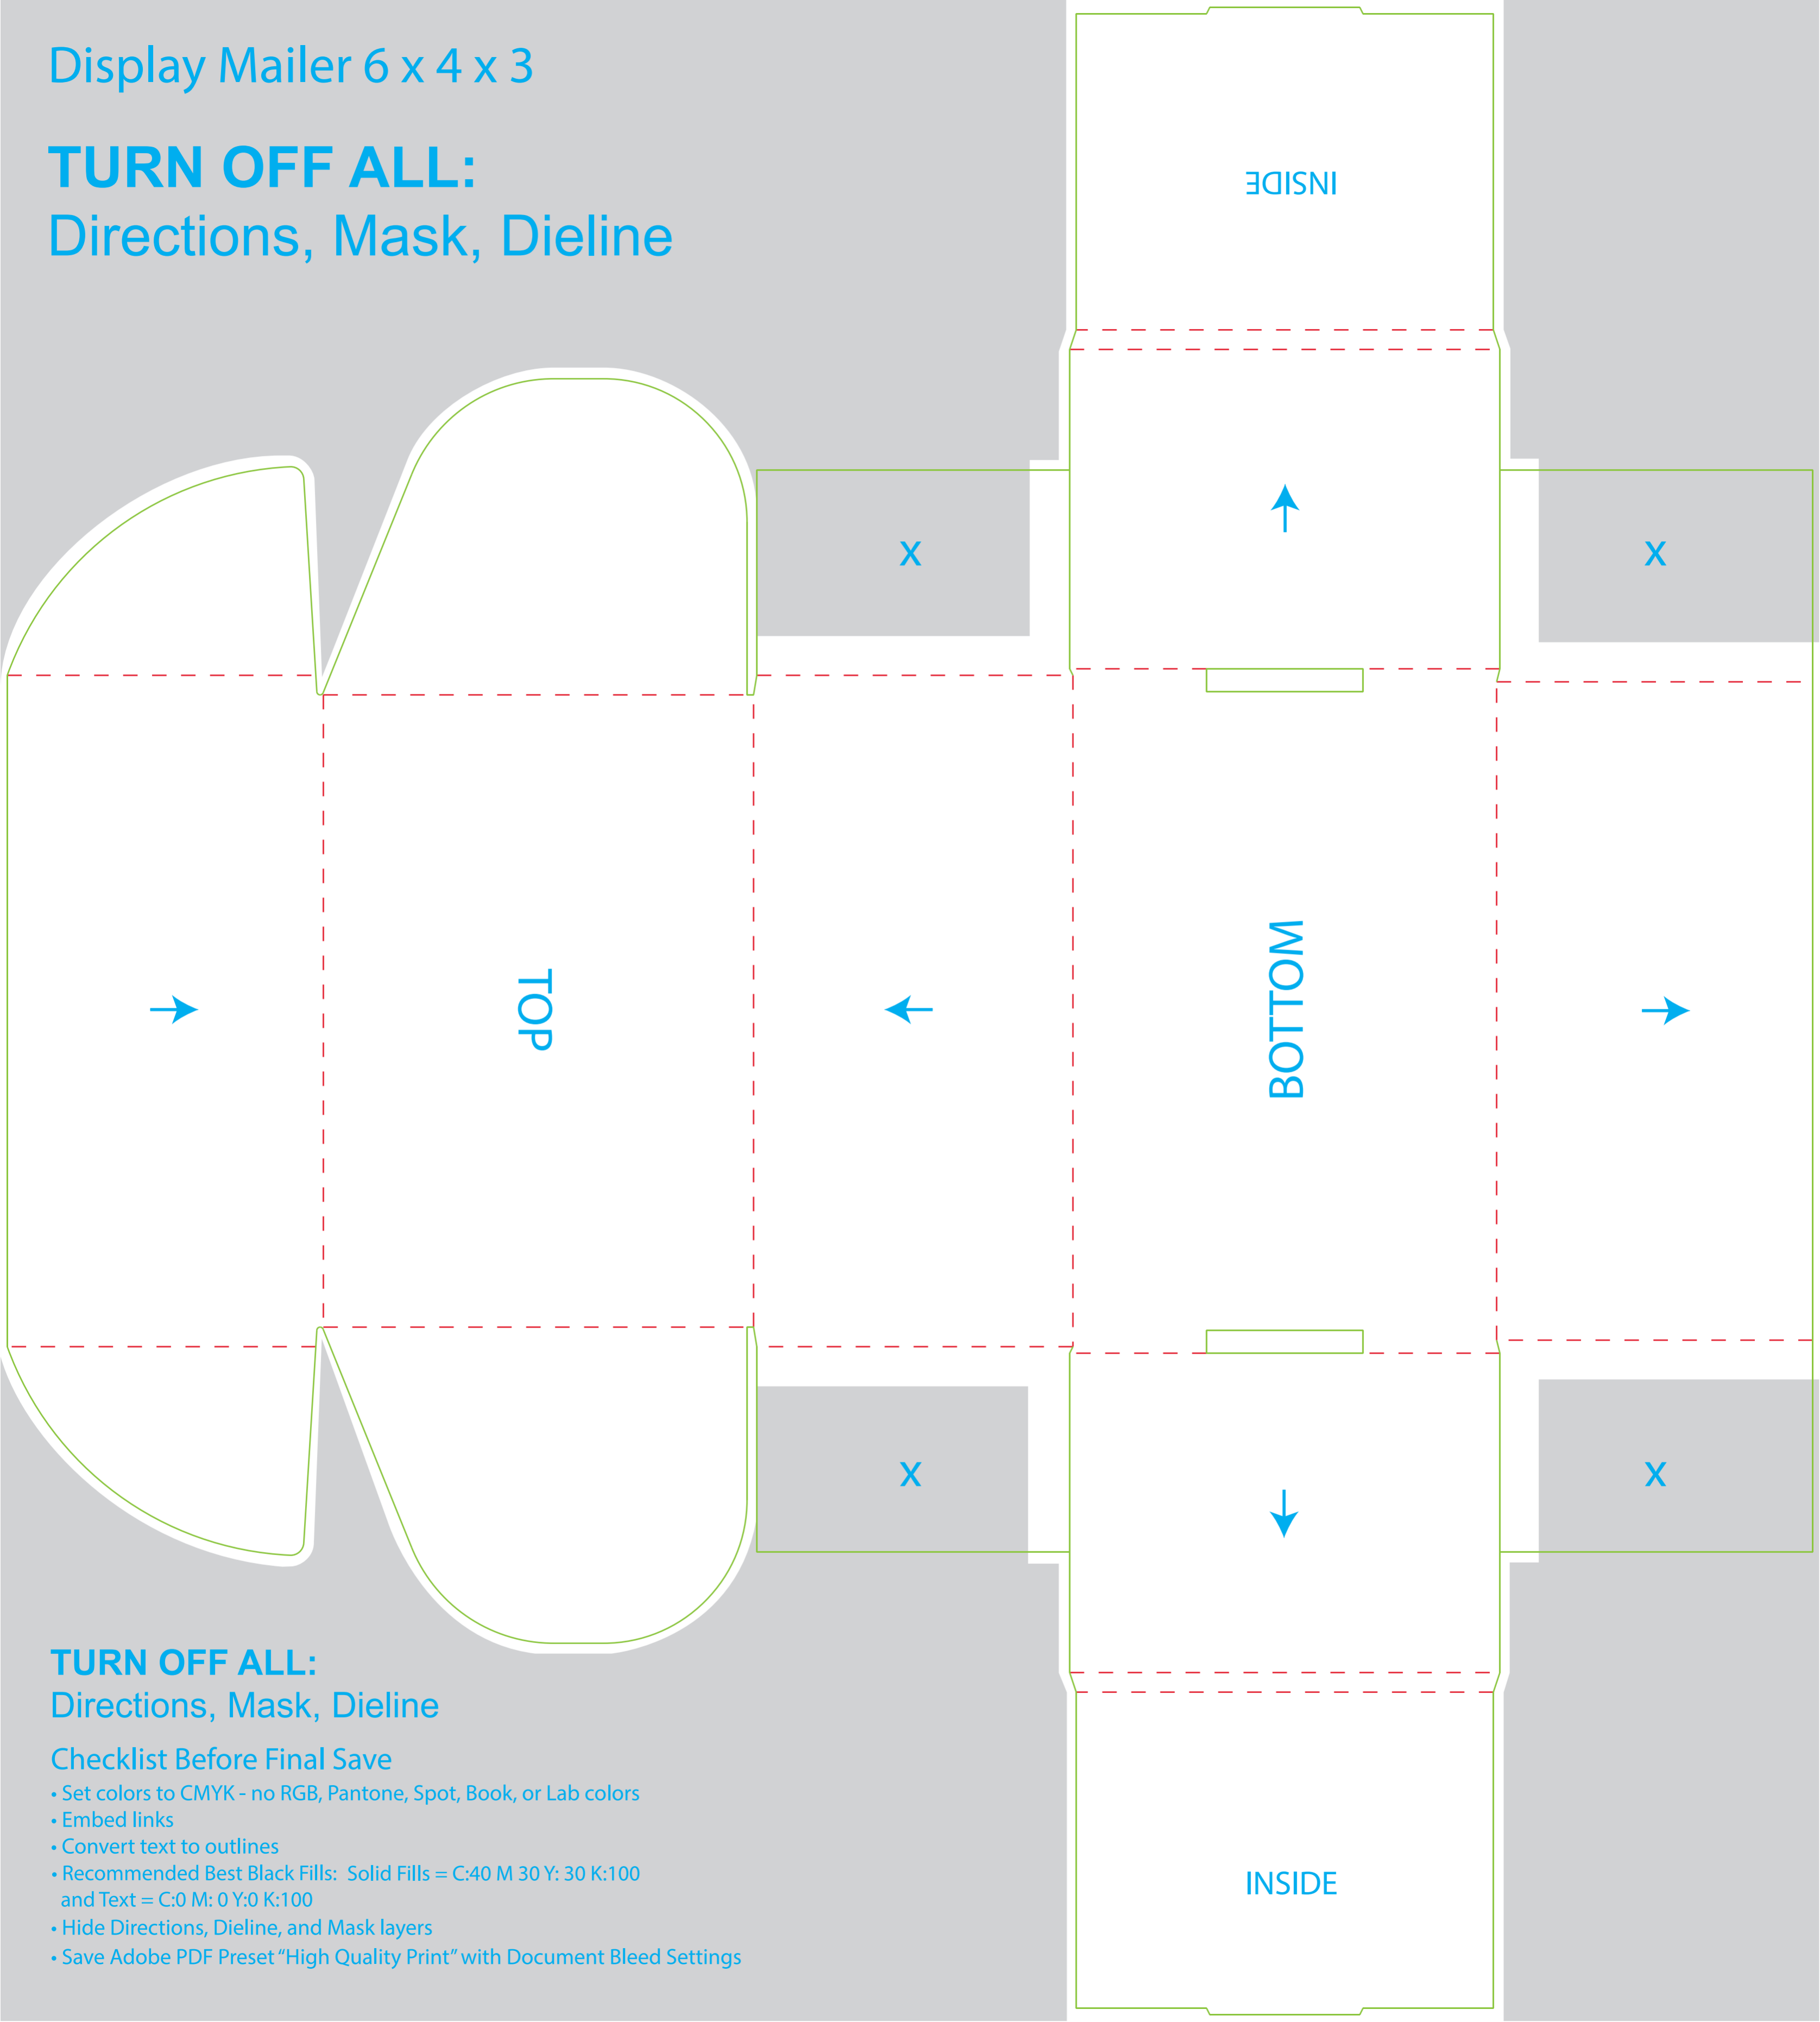

# Display Mailer 6 x 4 x 3

**TURN OFF ALL:**  
Directions, Mask, Dieline

**TURN OFF ALL:**  
Directions, Mask, Dieline

## Checklist Before Final Save

- Set colors to CMYK - no RGB, Pantone, Spot, Book, or Lab colors
- Embed links
- Convert text to outlines
- Recommended Best Black Fills: Solid Fills = C:40 M 30 Y: 30 K:100 and Text = C:0 M: 0 Y:0 K:100
- Hide Directions, Dieline, and Mask layers
- Save Adobe PDF Preset "High Quality Print" with Document Bleed Settings