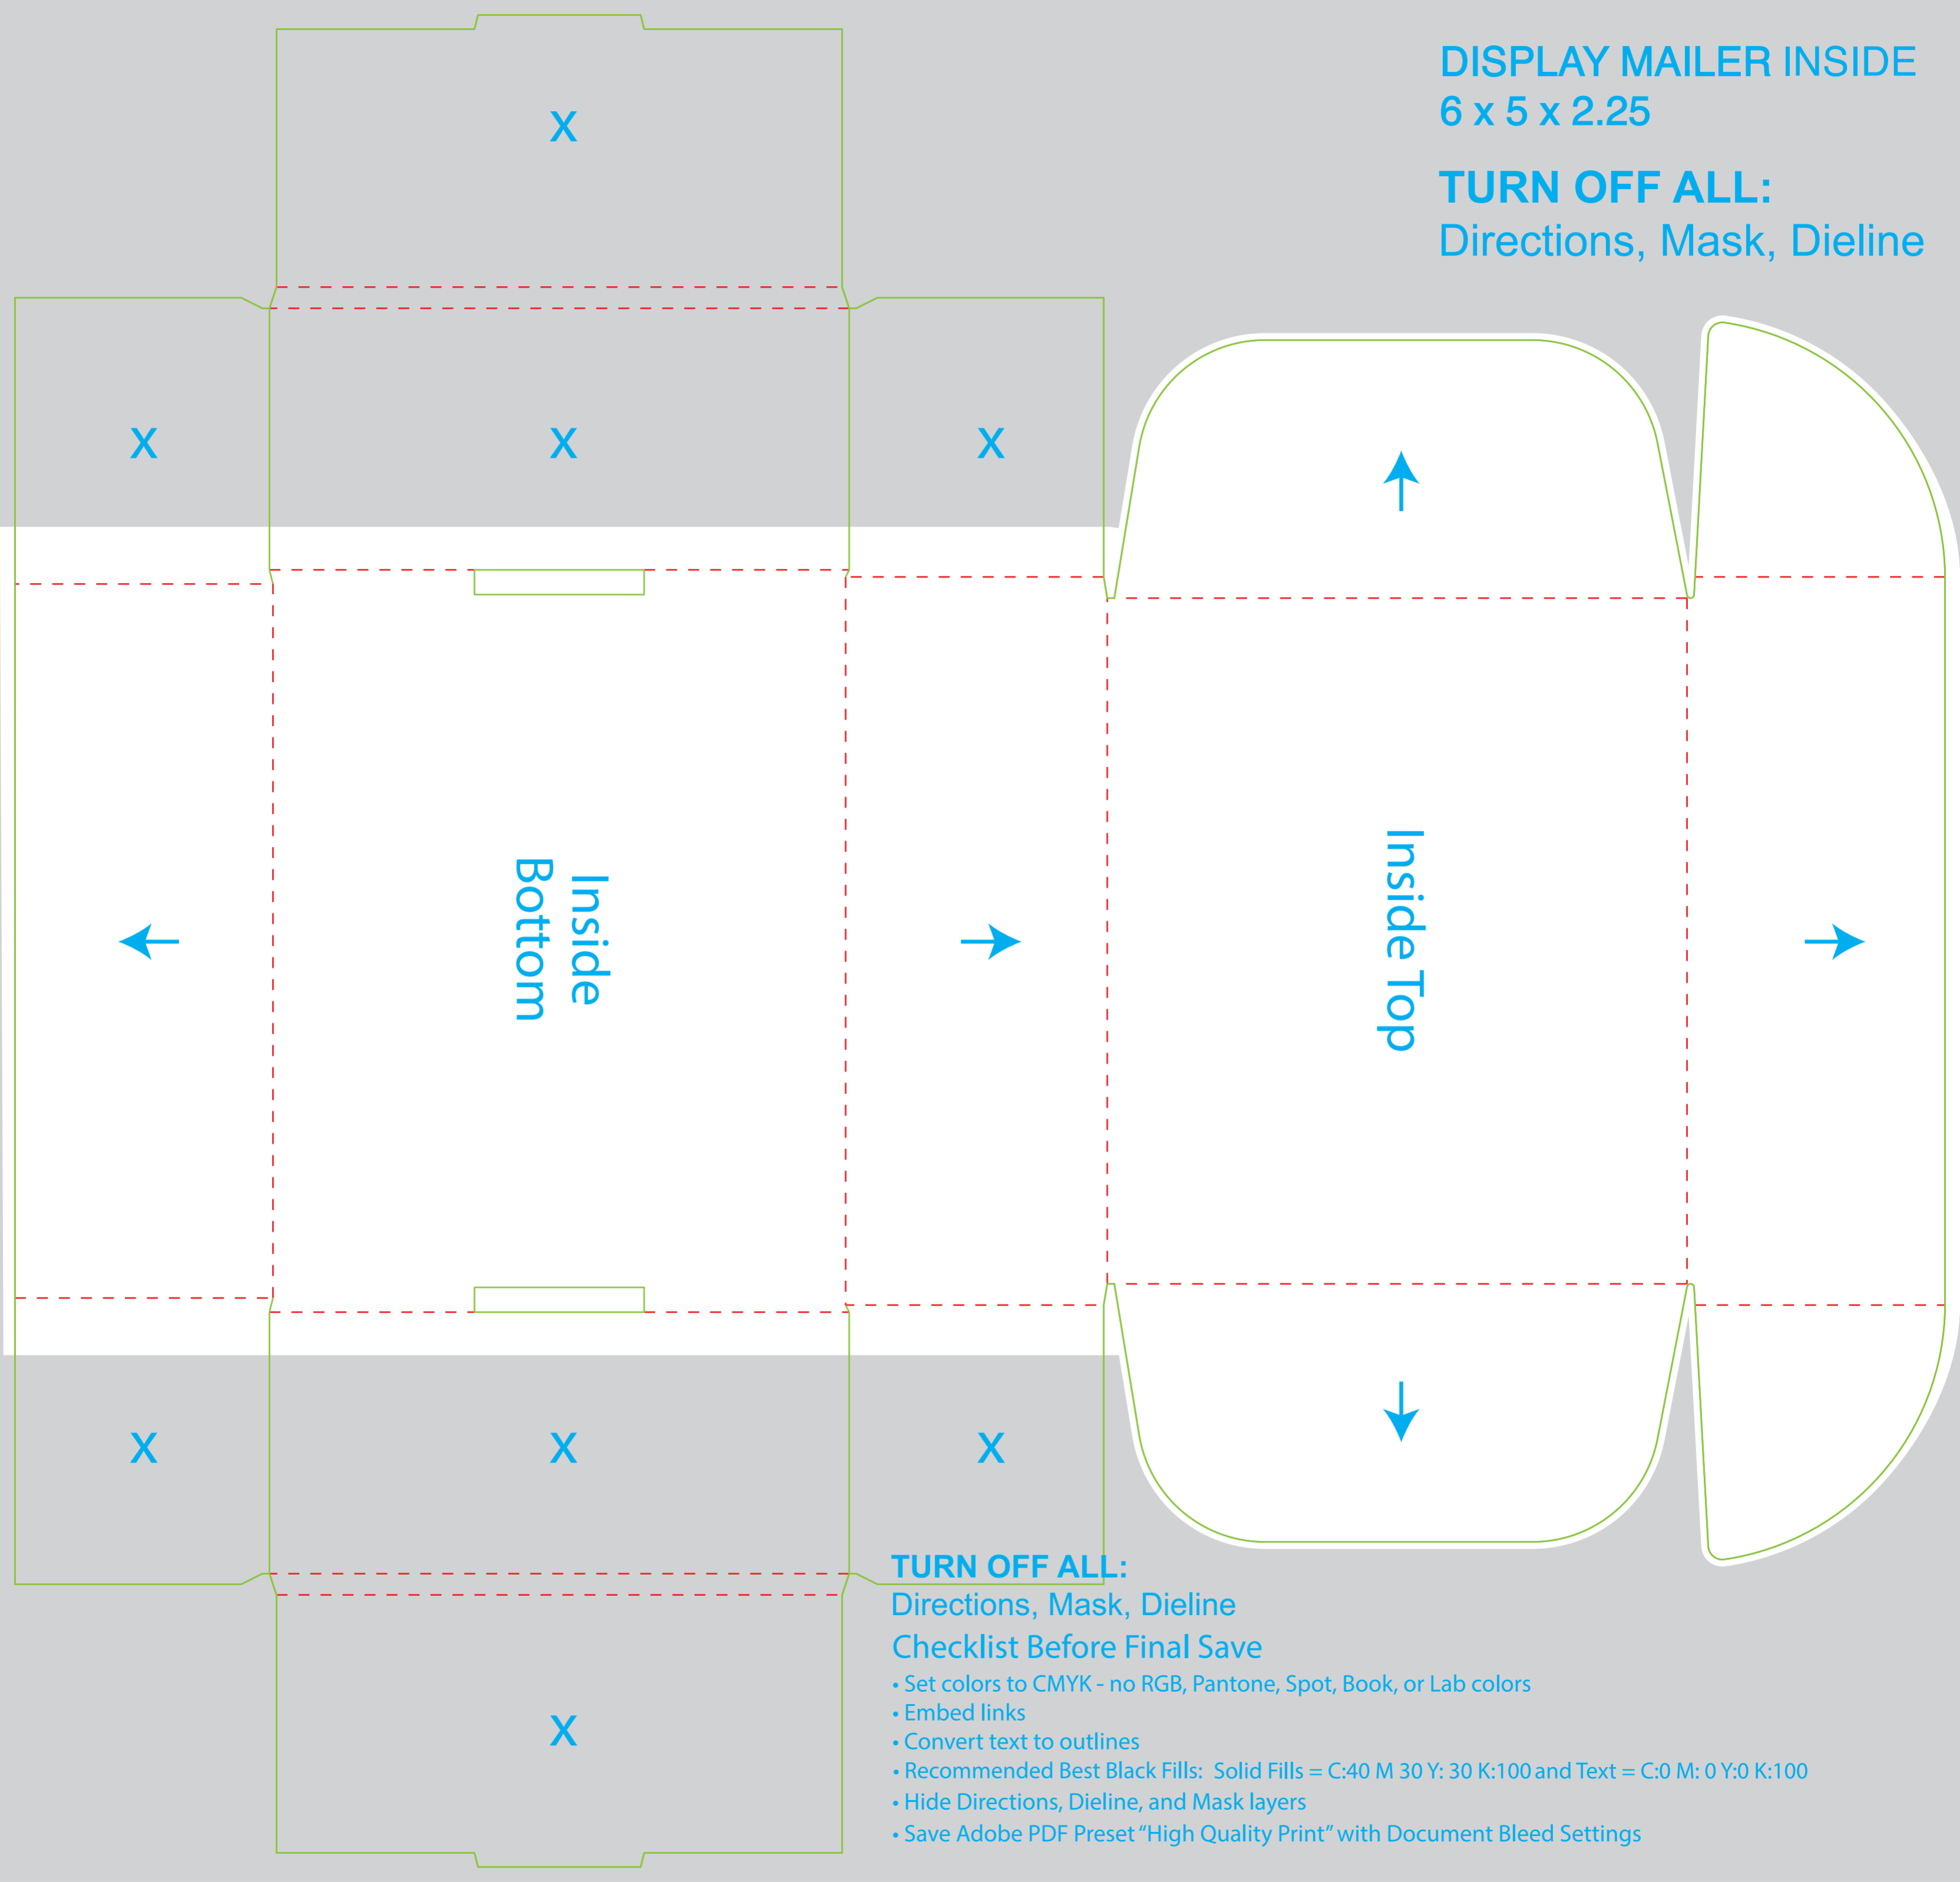

DISPLAY MAILER INSIDE
6 x 5 x 2.25

TURN OFF ALL:
Directions, Mask, Dieline

X

X

X

X

X

X

X

X

TURN OFF ALL:
Directions, Mask, Dieline
Checklist Before Final Save

- Set colors to CMYK - no RGB, Pantone, Spot, Book, or Lab colors
- Embed links
- Convert text to outlines
- Recommended Best Black Fills: Solid Fills = C:40 M 30 Y: 30 K:100 and Text = C:0 M: 0 Y:0 K:100
- Hide Directions, Dieline, and Mask layers
- Save Adobe PDF Preset "High Quality Print" with Document Bleed Settings

Inside
Bottom

Inside
Top