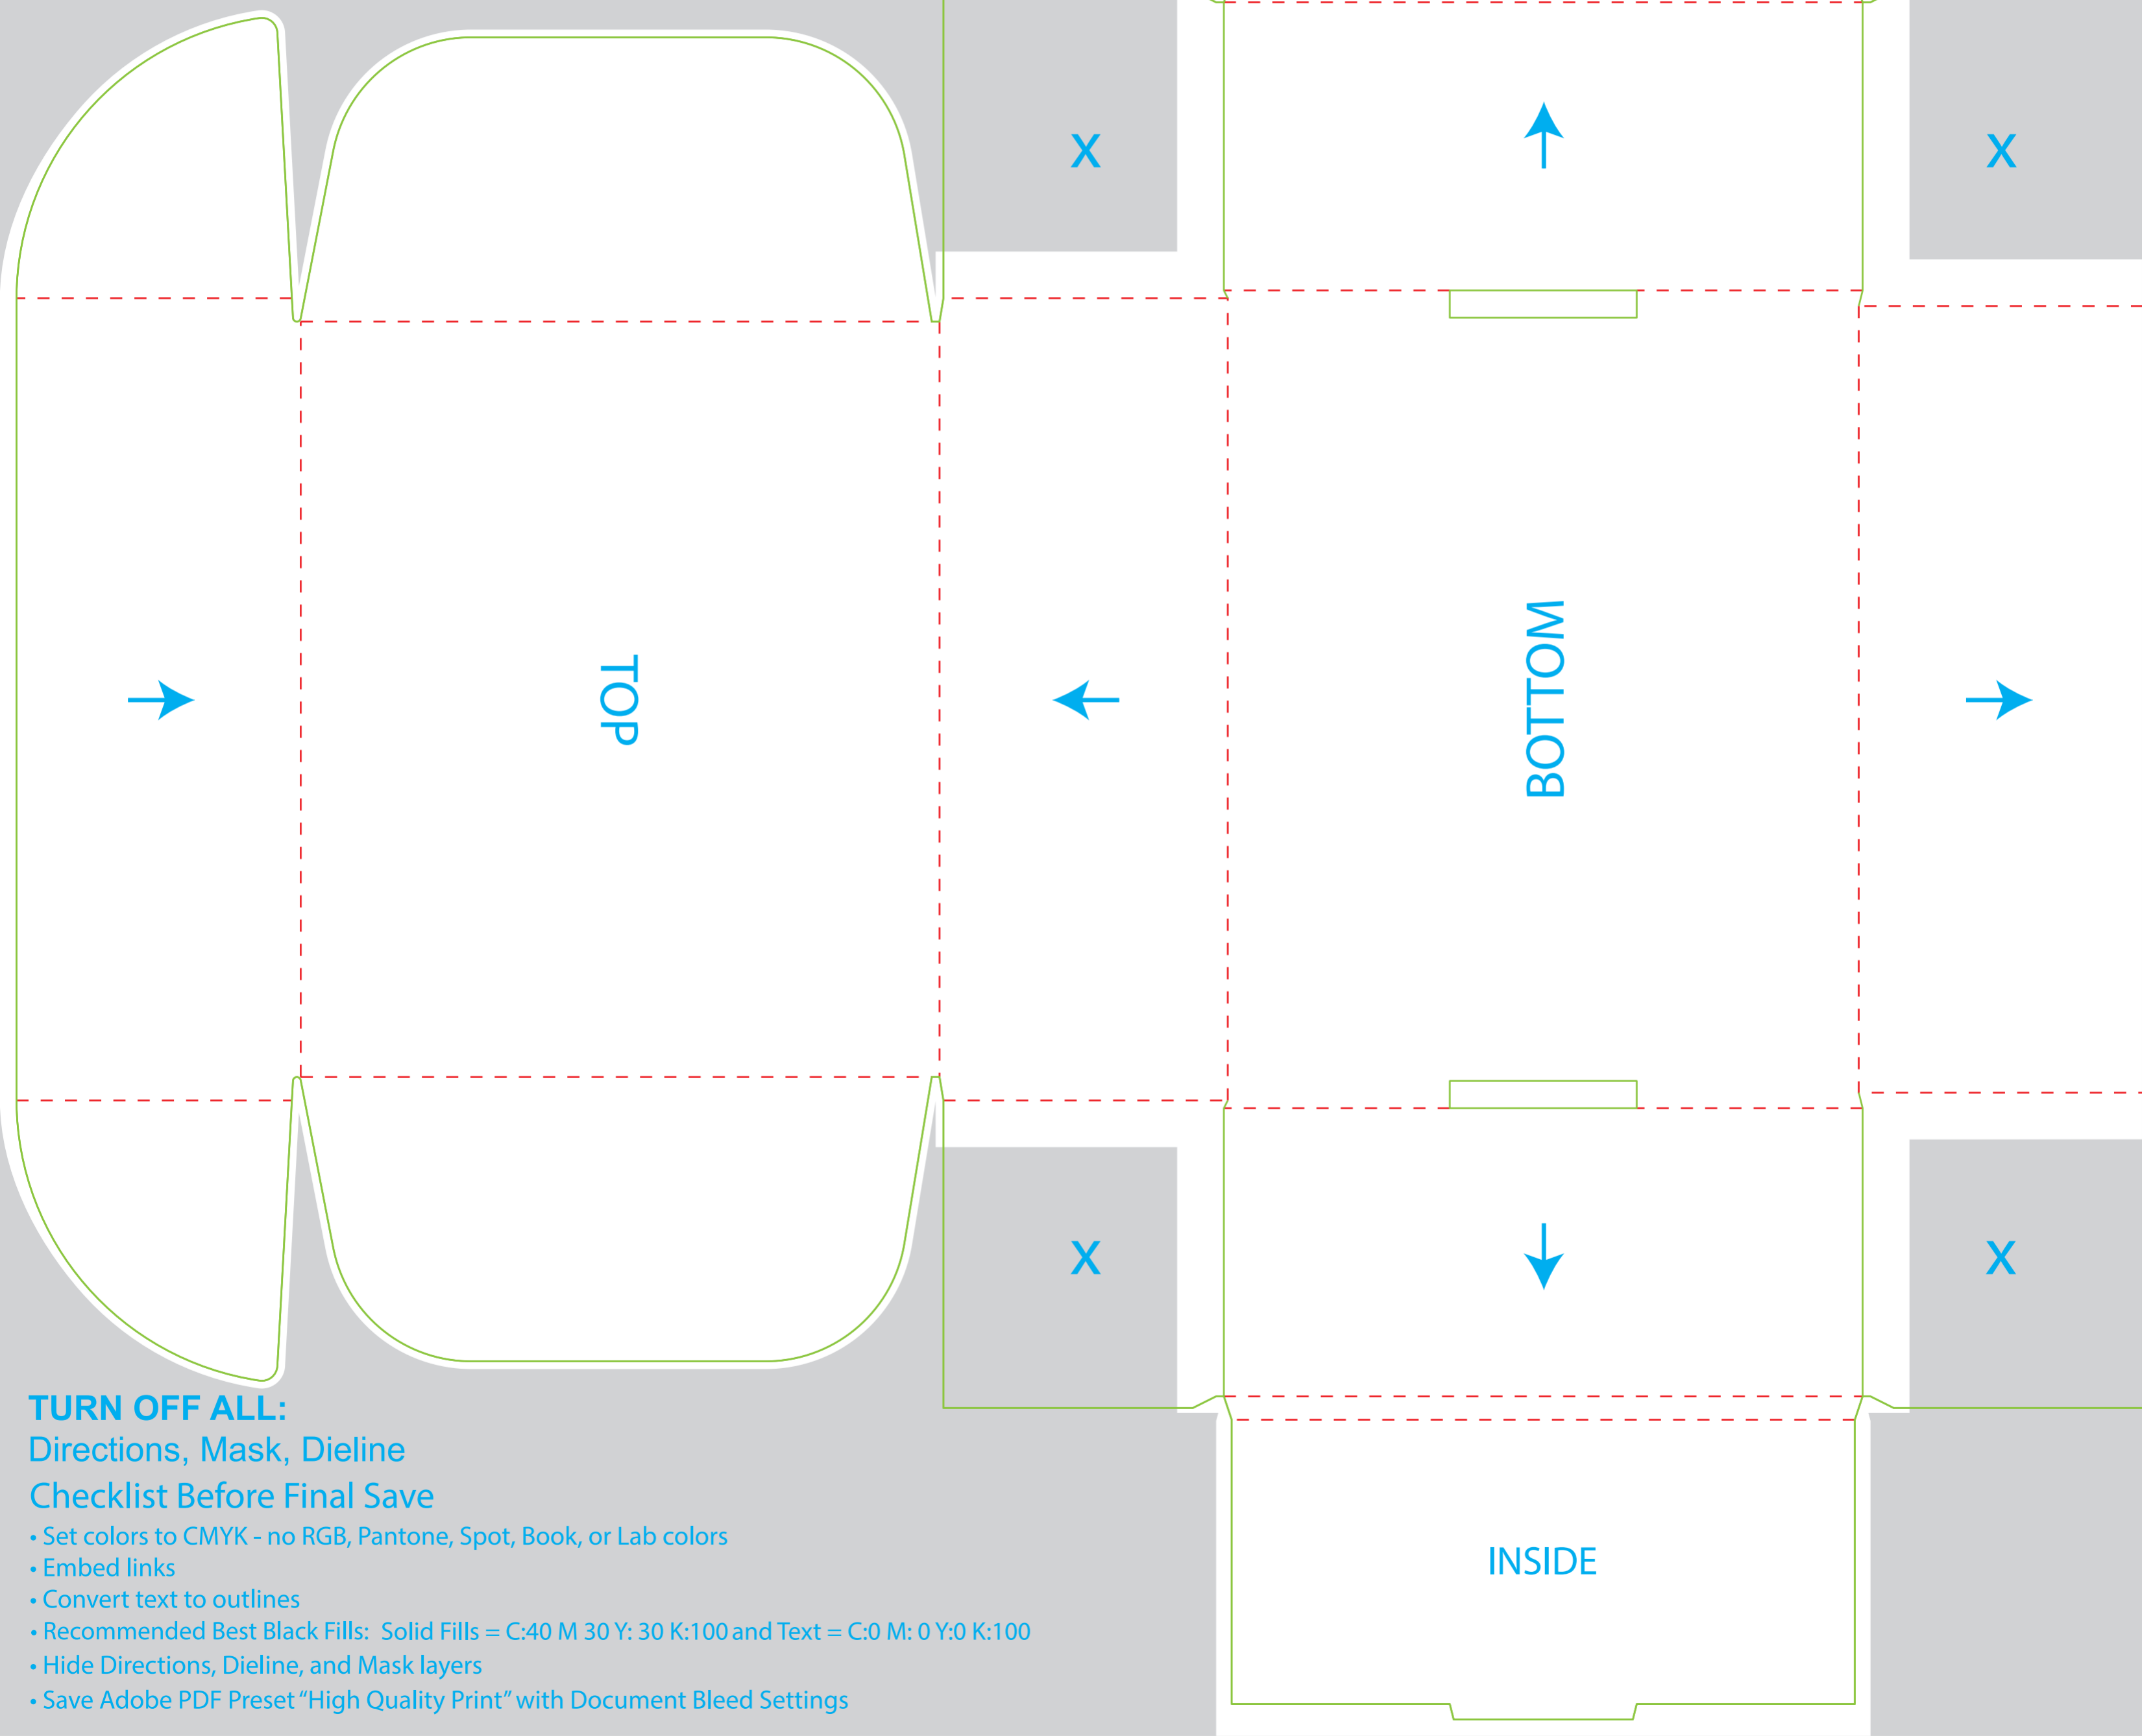

DISPLAY MAILER

6 x 5 x 2.25

TURN OFF ALL:

Directions, Mask, Dieline

TURN OFF ALL:

Directions, Mask, Dieline

Checklist Before Final Save

- Set colors to CMYK - no RGB, Pantone, Spot, Book, or Lab colors
- Embed links
- Convert text to outlines
- Recommended Best Black Fills: Solid Fills = C:40 M 30 Y: 30 K:100 and Text = C:0 M: 0 Y:0 K:100
- Hide Directions, Dieline, and Mask layers
- Save Adobe PDF Preset "High Quality Print" with Document Bleed Settings