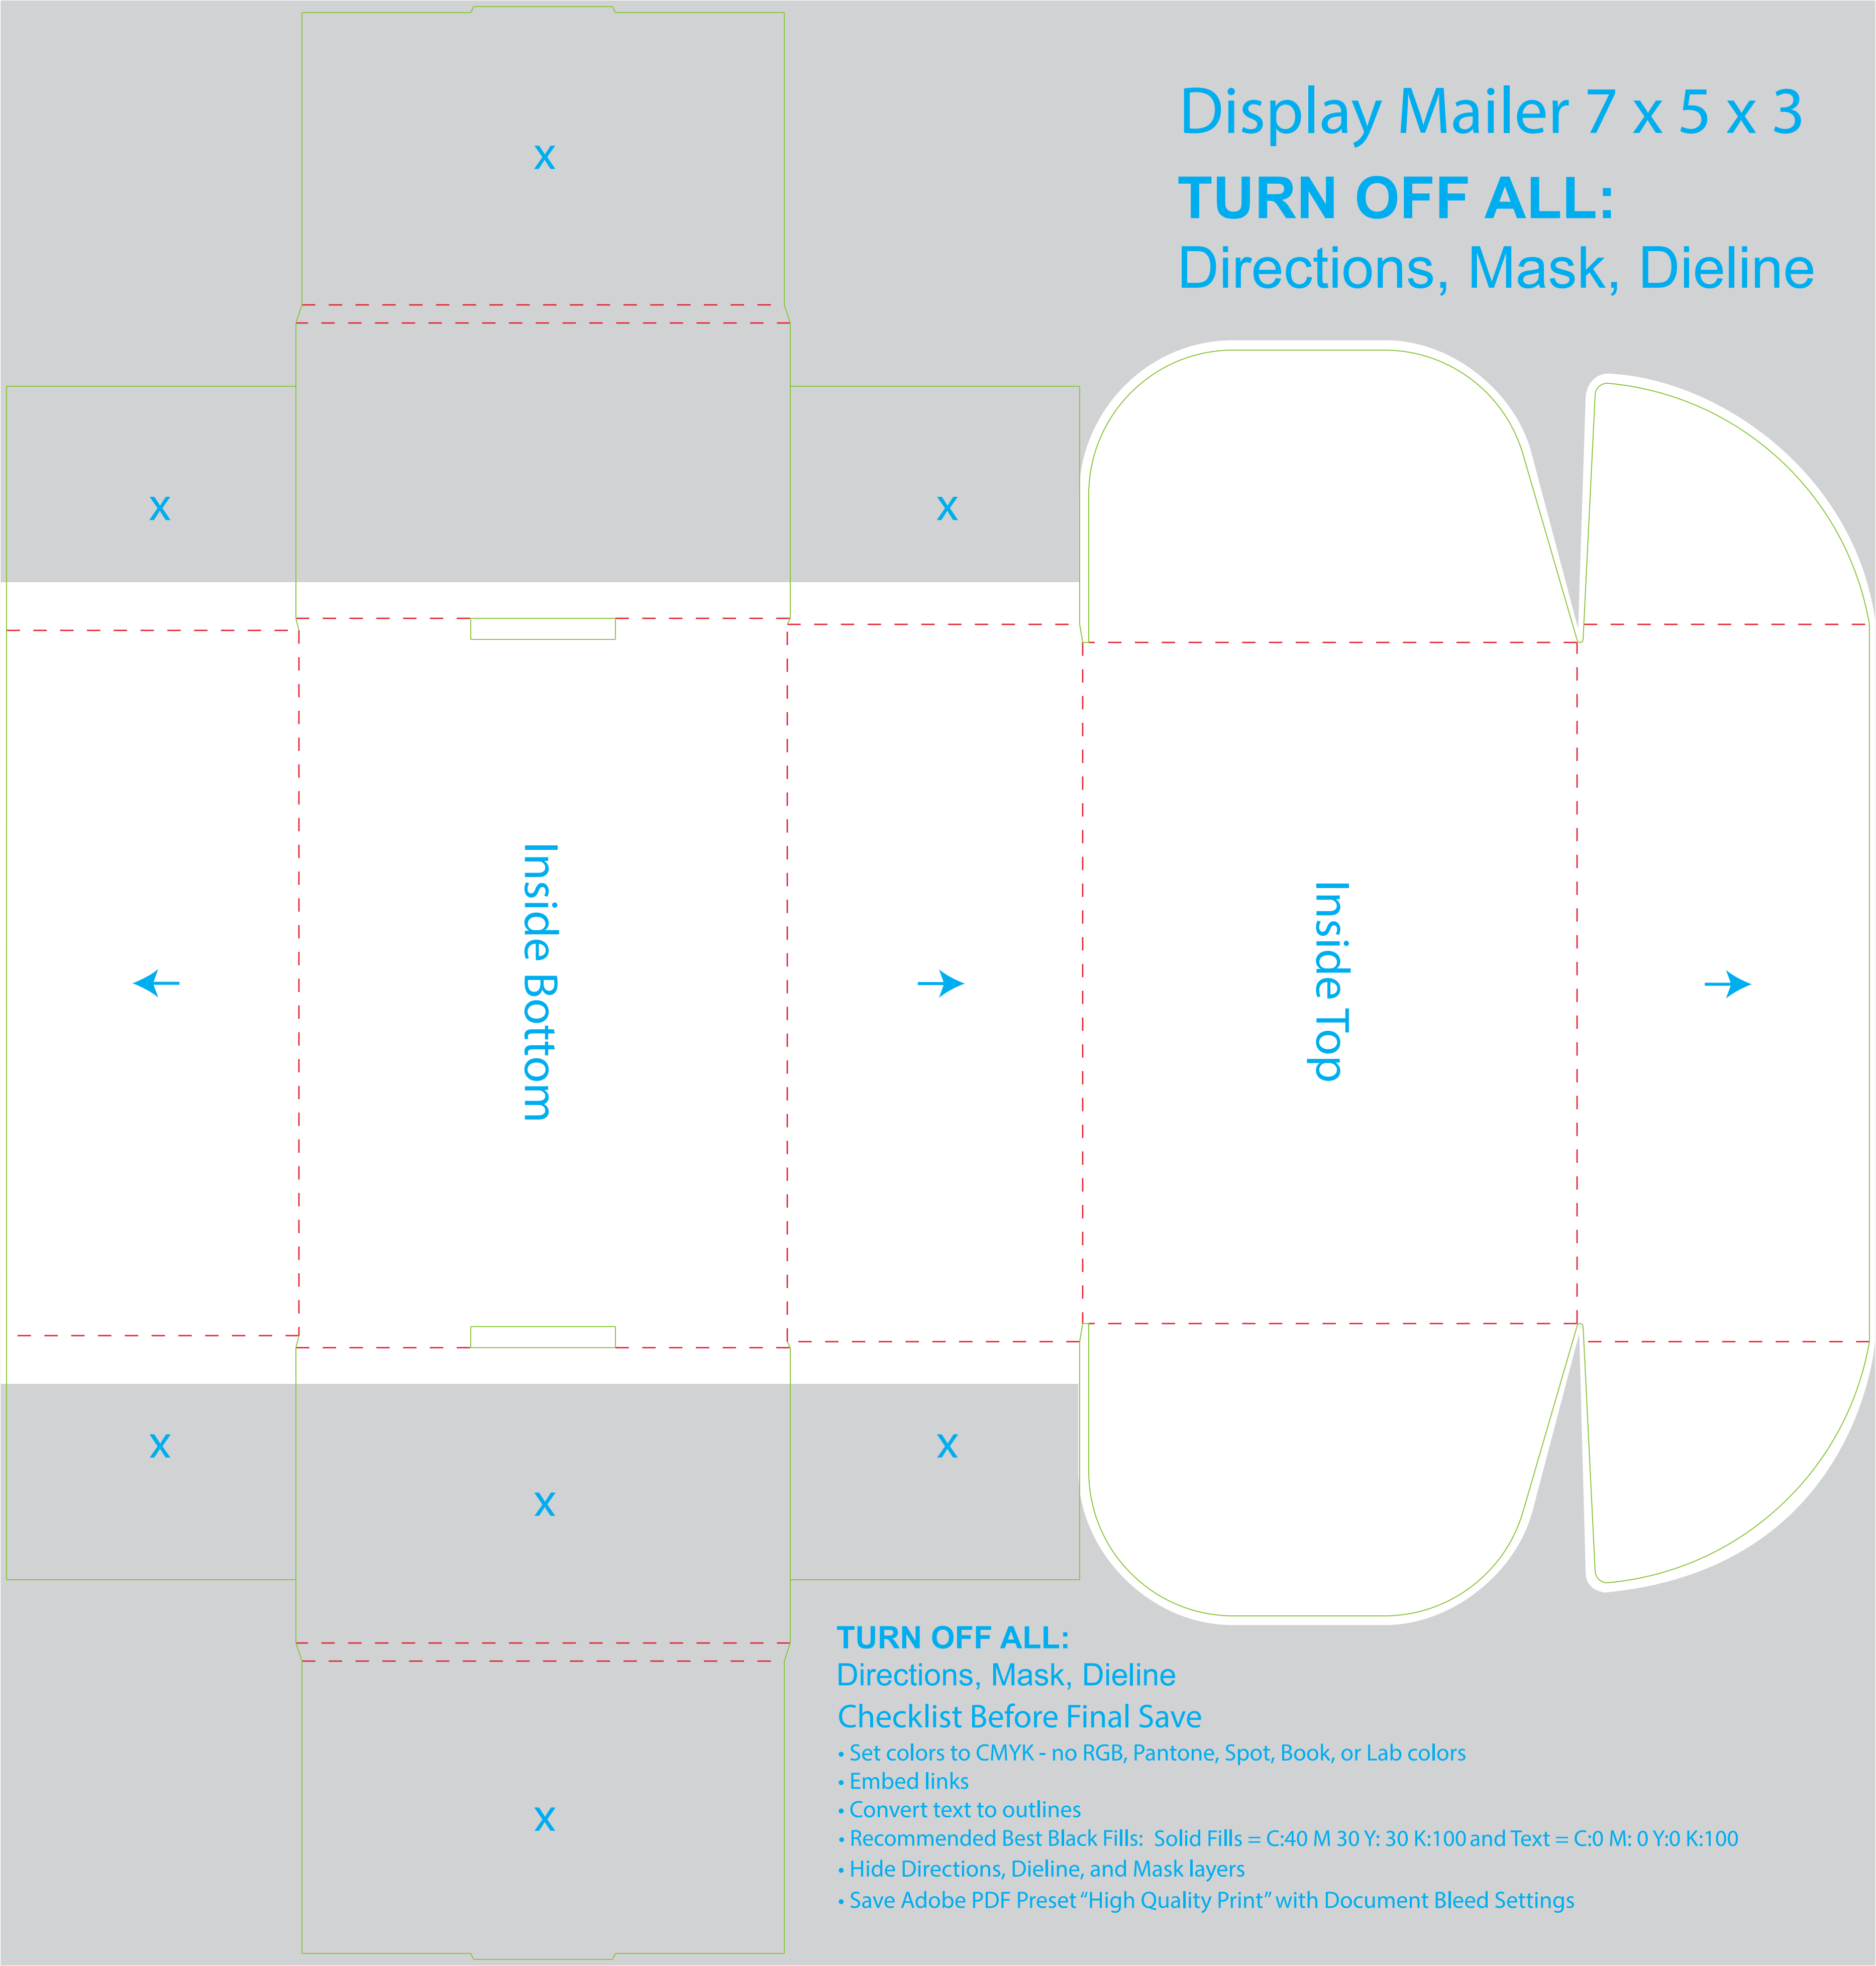

Display Mailer 7 x 5 x 3

TURN OFF ALL:

Directions, Mask, Dieline

TURN OFF ALL:

Directions, Mask, Dieline

Checklist Before Final Save

- Set colors to CMYK - no RGB, Pantone, Spot, Book, or Lab colors
- Embed links
- Convert text to outlines
- Recommended Best Black Fills: Solid Fills = C:40 M 30 Y: 30 K:100 and Text = C:0 M: 0 Y:0 K:100
- Hide Directions, Dieline, and Mask layers
- Save Adobe PDF Preset "High Quality Print" with Document Bleed Settings