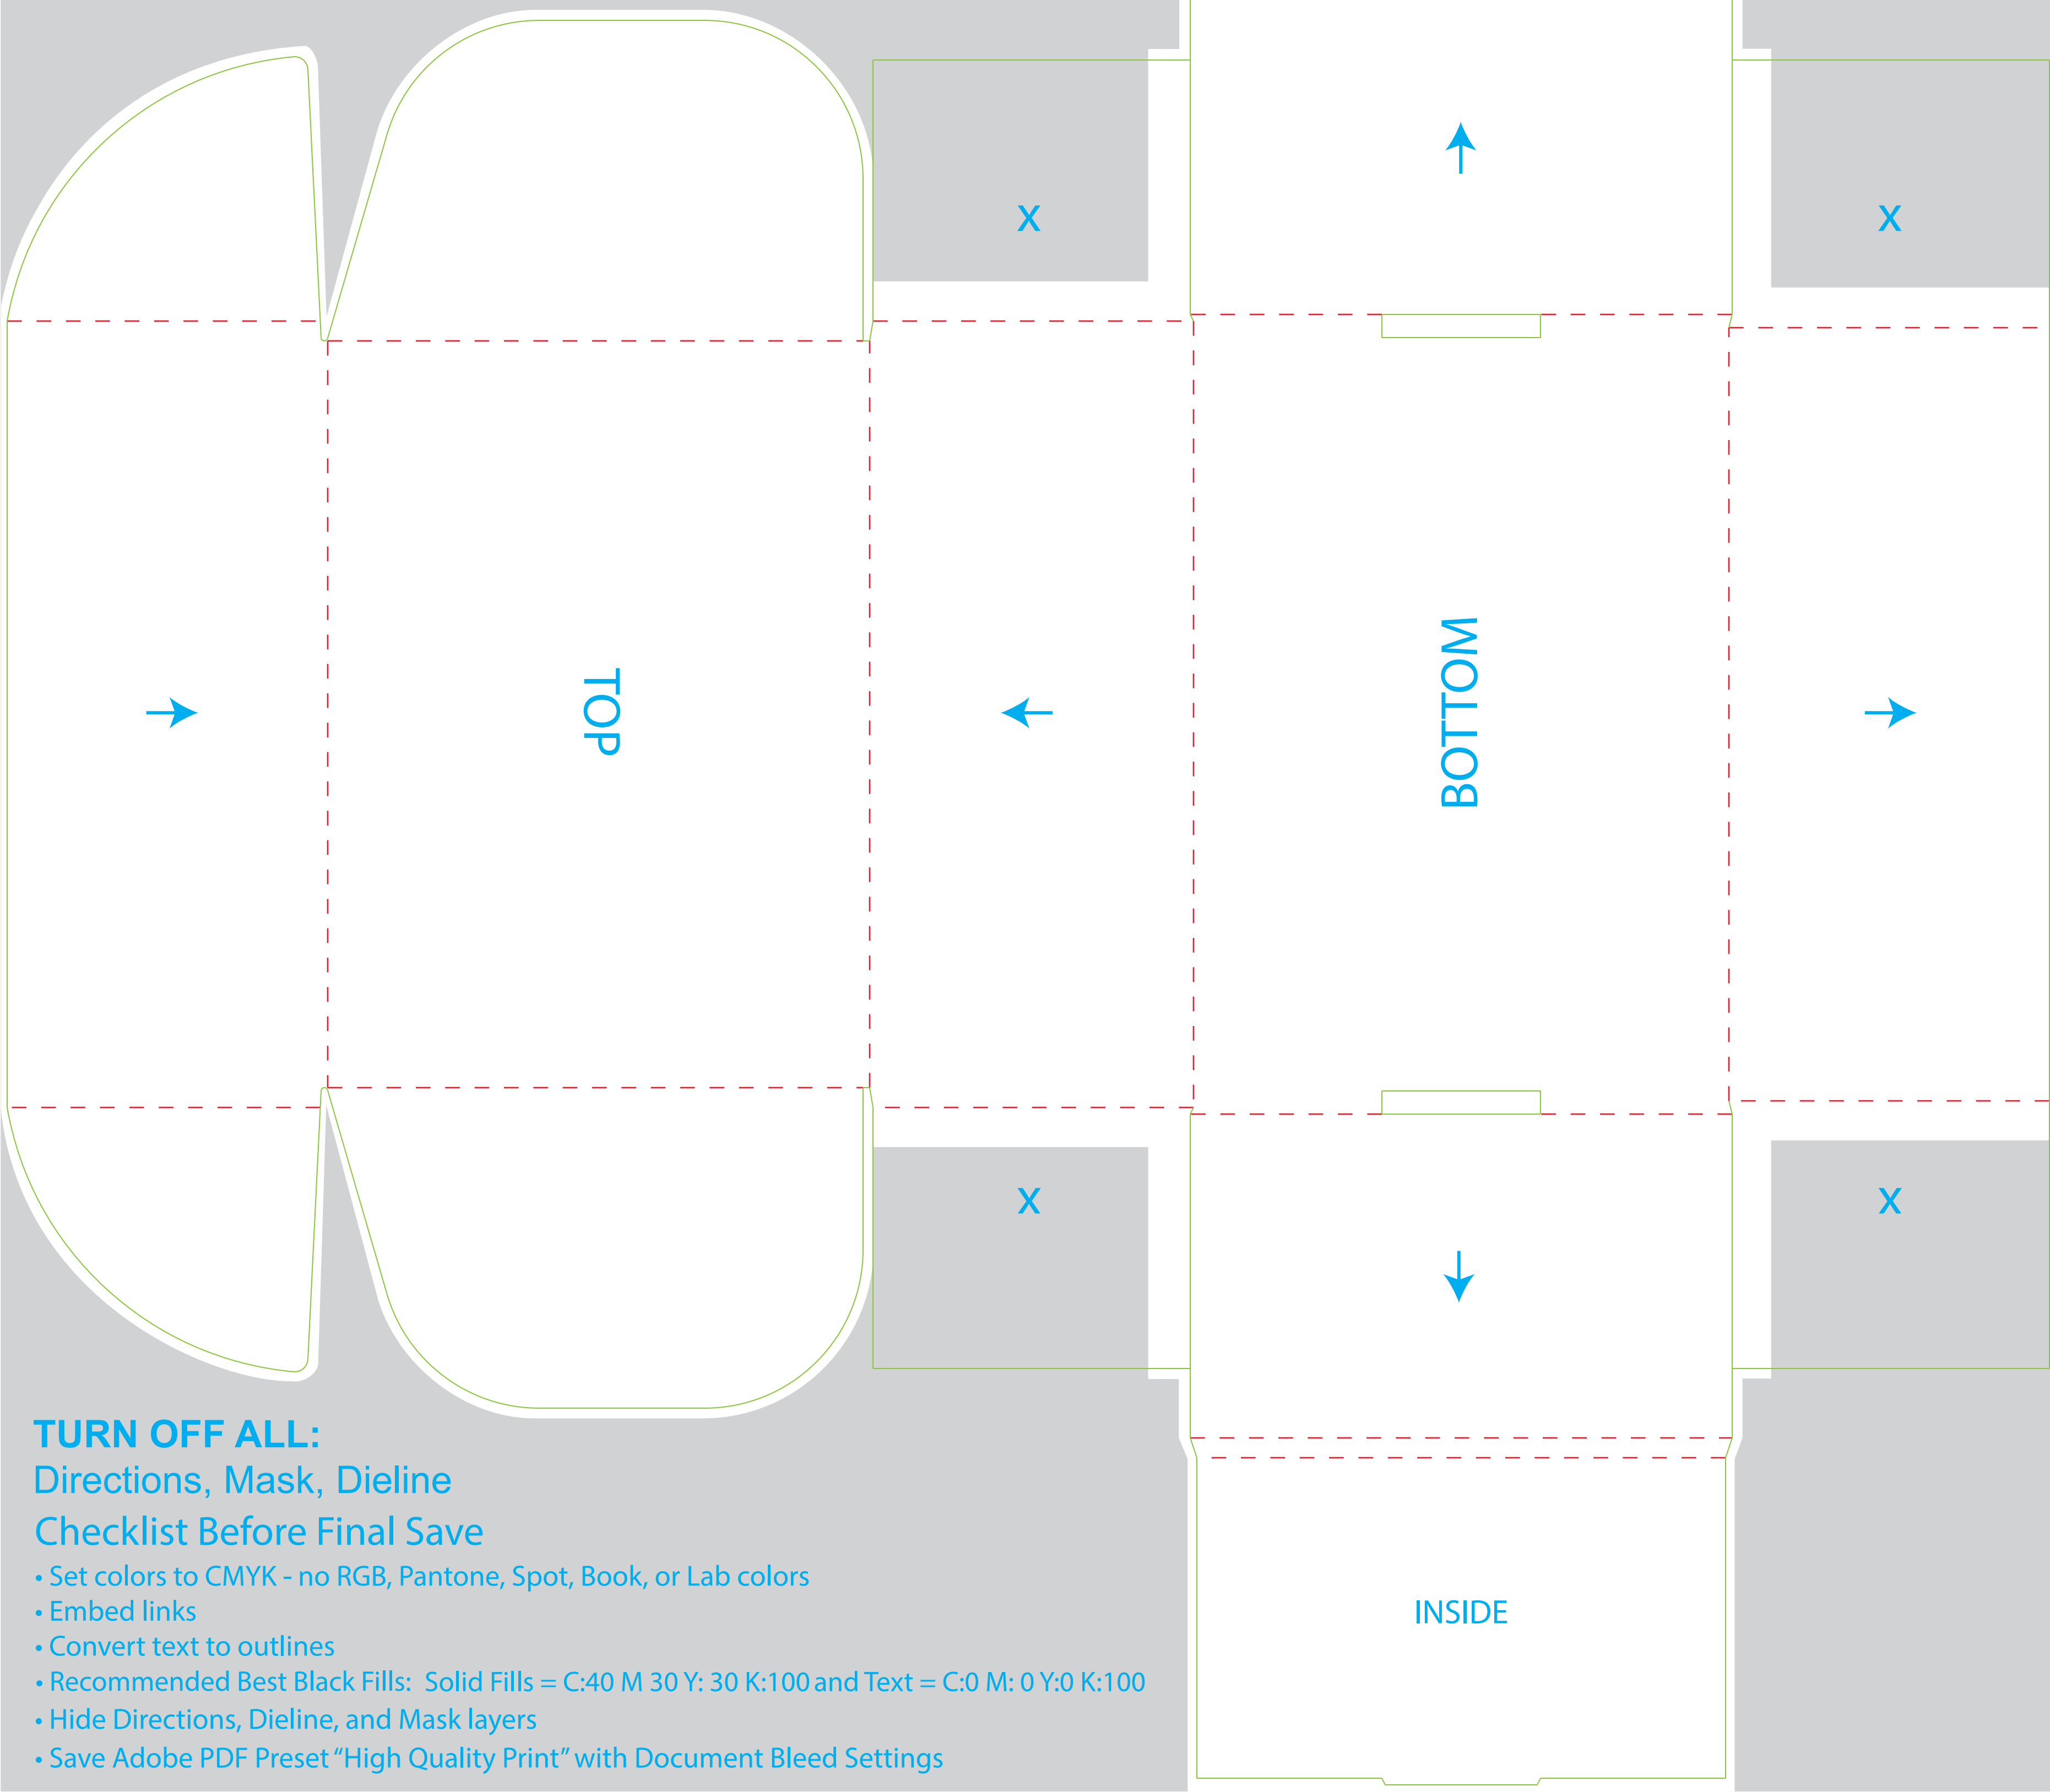

Display Mailer 7 x 5 x 3

TURN OFF ALL:

Directions, Mask, Dieline

TURN OFF ALL:

Directions, Mask, Dieline

Checklist Before Final Save

- Set colors to CMYK - no RGB, Pantone, Spot, Book, or Lab colors
- Embed links
- Convert text to outlines
- Recommended Best Black Fills: Solid Fills = C:40 M 30 Y: 30 K:100 and Text = C:0 M: 0 Y:0 K:100
- Hide Directions, Dieline, and Mask layers
- Save Adobe PDF Preset "High Quality Print" with Document Bleed Settings