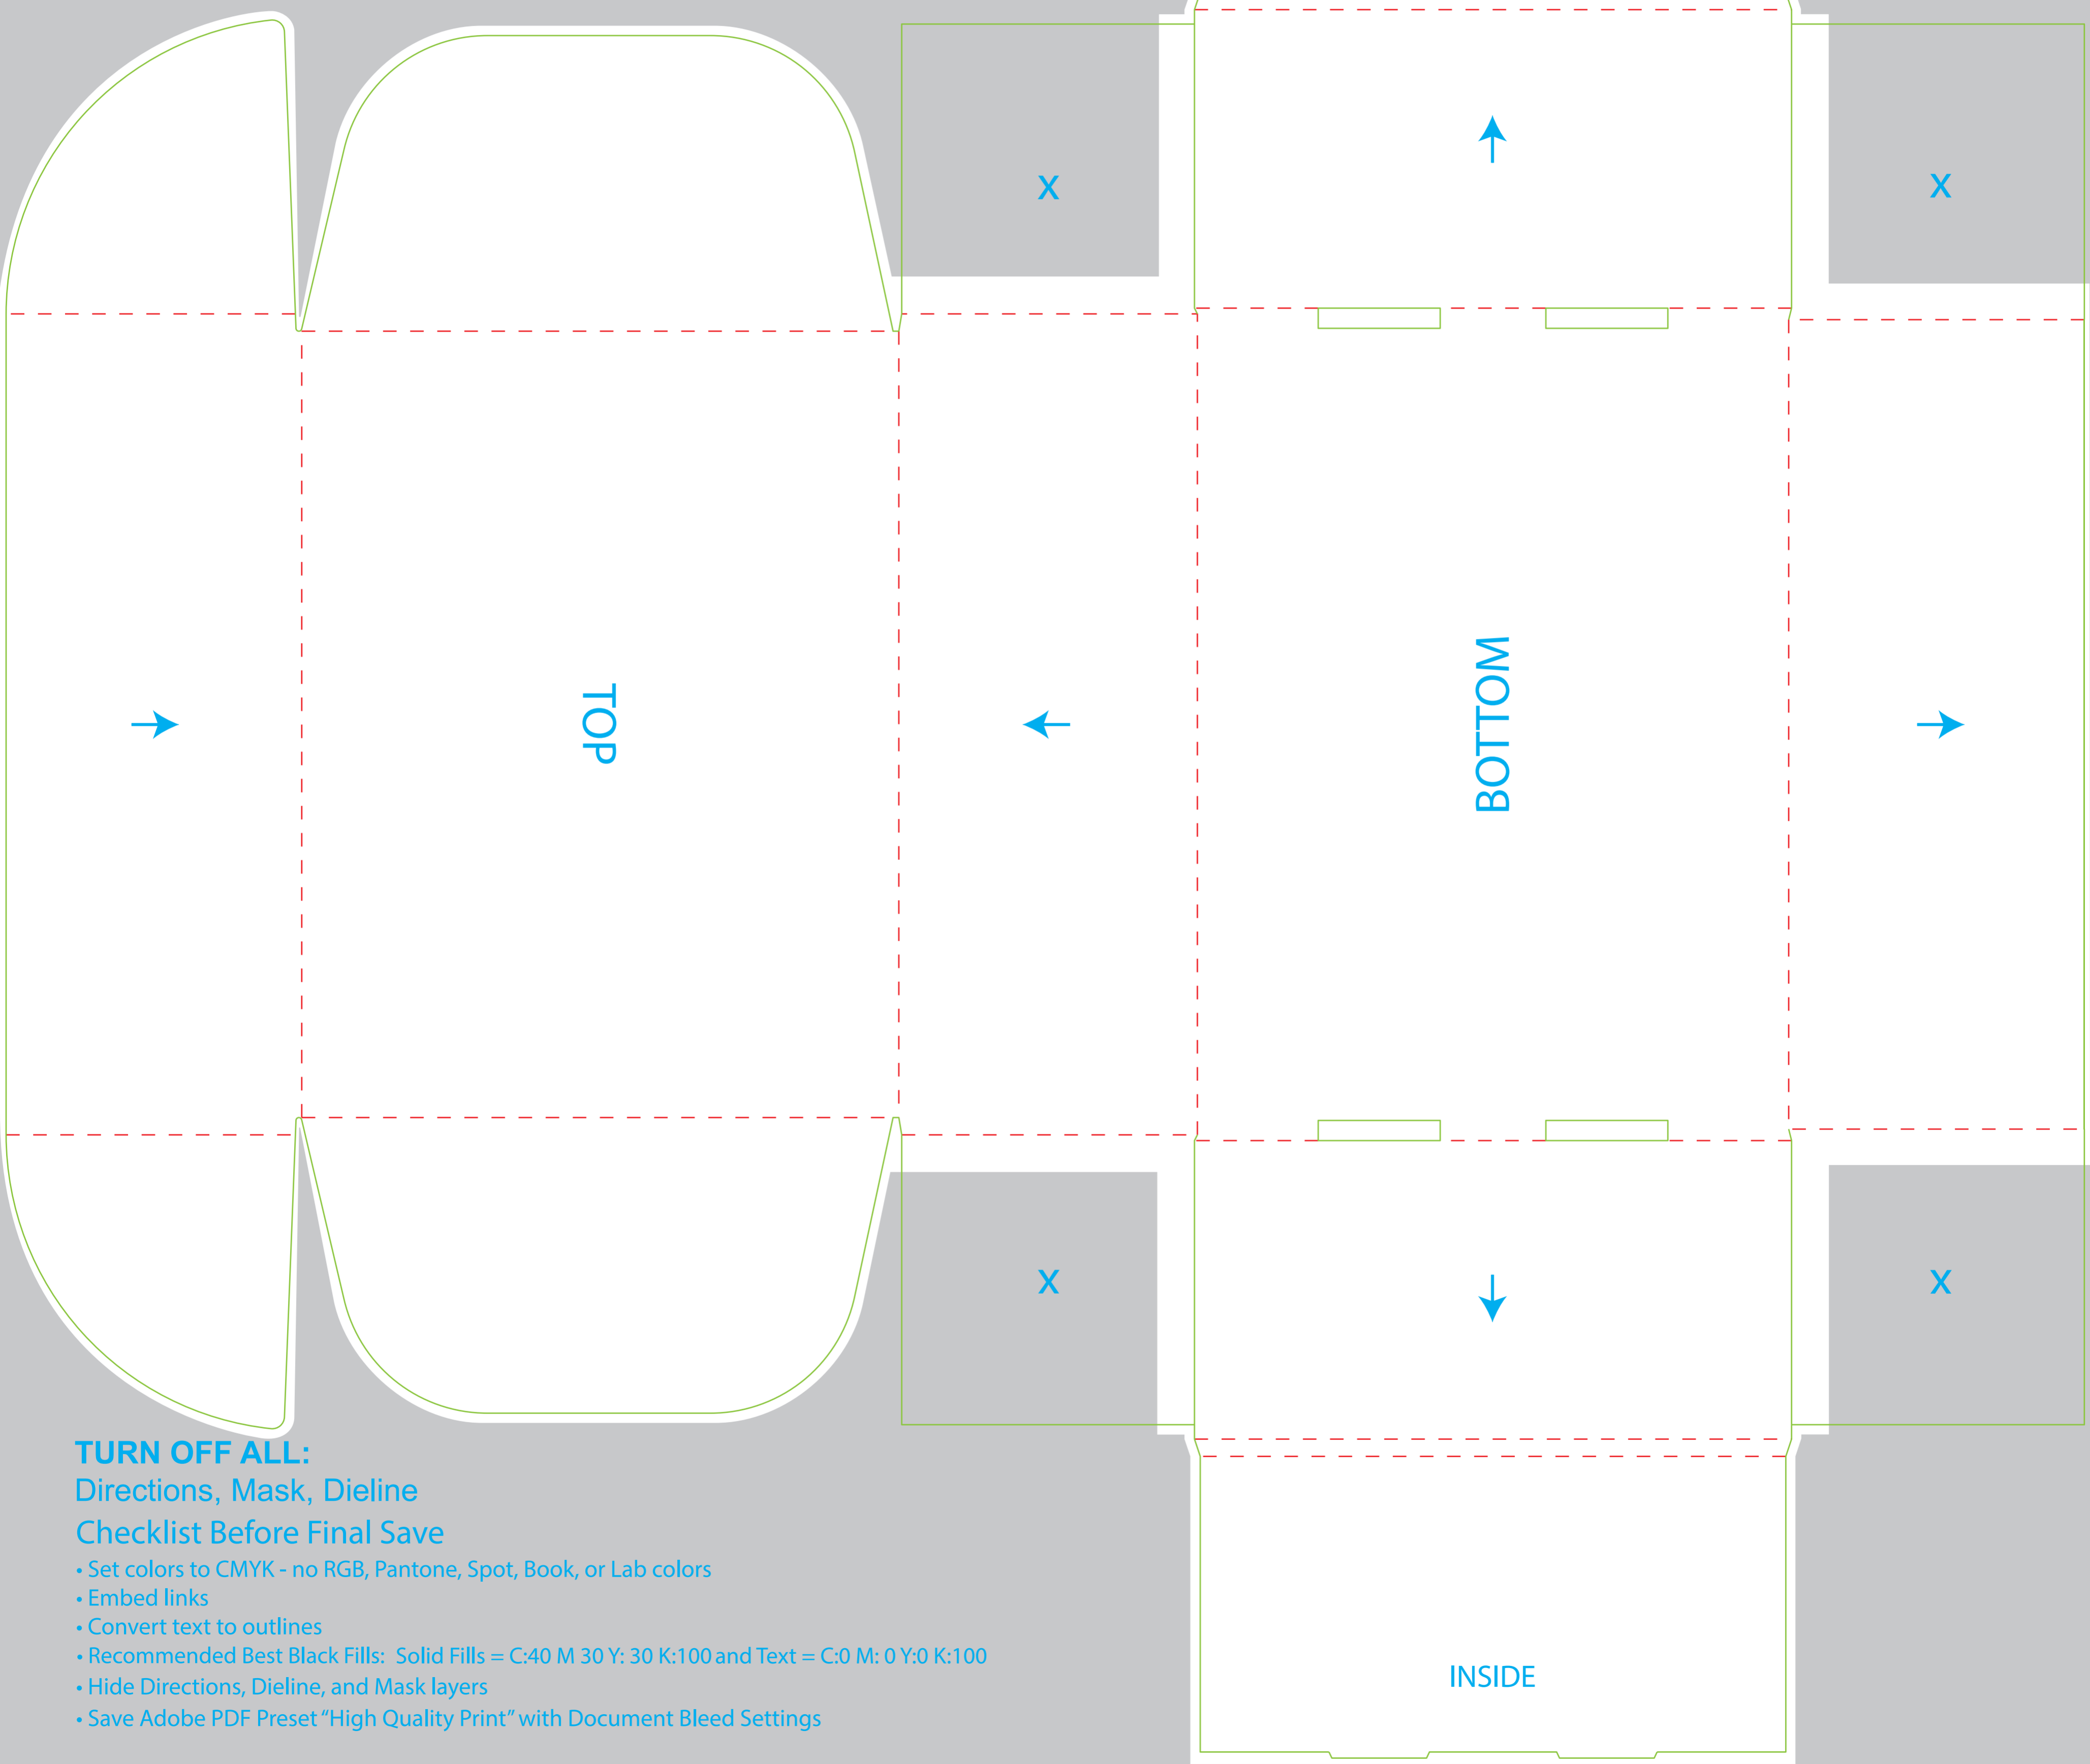

Display Mailer 8 x 6 x 3

TURN OFF ALL:

Directions, Mask, Dieline

TURN OFF ALL:

Directions, Mask, Dieline

Checklist Before Final Save

- Set colors to CMYK - no RGB, Pantone, Spot, Book, or Lab colors
- Embed links
- Convert text to outlines
- Recommended Best Black Fills: Solid Fills = C:40 M 30 Y: 30 K:100 and Text = C:0 M: 0 Y:0 K:100
- Hide Directions, Dieline, and Mask layers
- Save Adobe PDF Preset "High Quality Print" with Document Bleed Settings