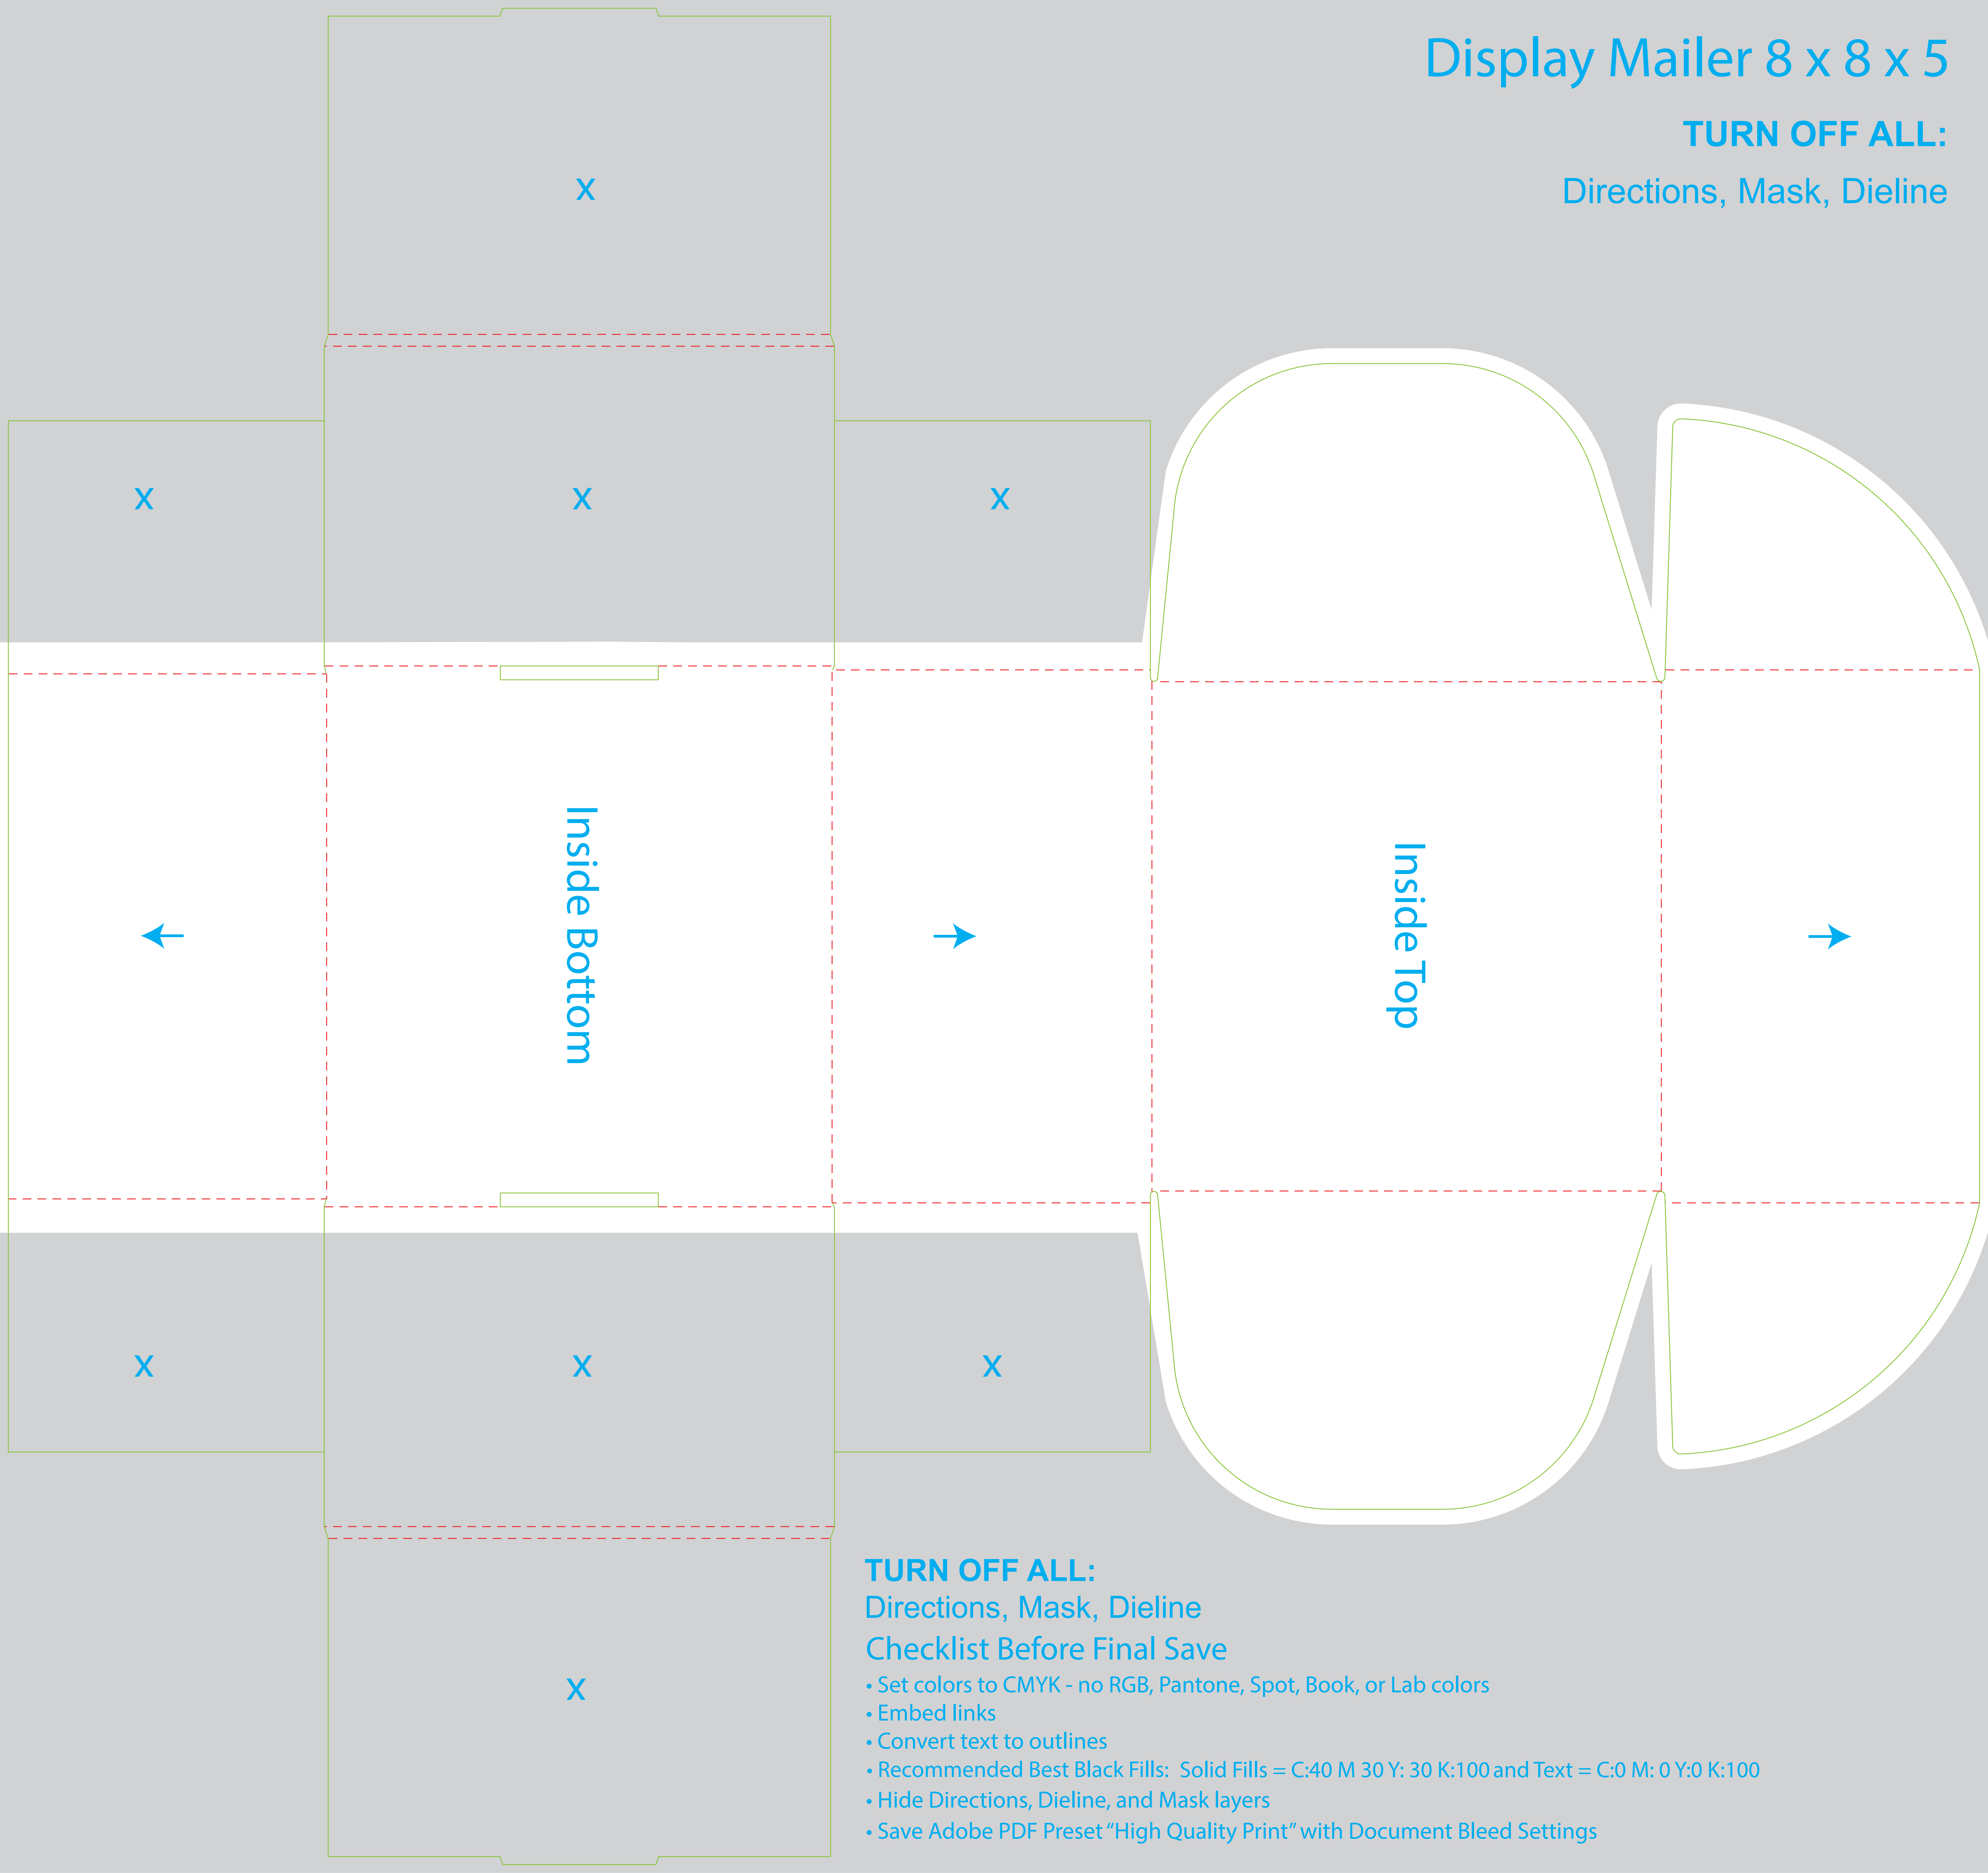

Display Mailer 8 x 8 x 5

TURN OFF ALL:

Directions, Mask, Dieline

X

X

X

X

Inside Bottom

Inside Top

X

X

X

X

TURN OFF ALL:
Directions, Mask, Dieline
Checklist Before Final Save

- Set colors to CMYK - no RGB, Pantone, Spot, Book, or Lab colors
- Embed links
- Convert text to outlines
- Recommended Best Black Fills: Solid Fills = C:40 M 30 Y: 30 K:100 and Text = C:0 M: 0 Y:0 K:100
- Hide Directions, Dieline, and Mask layers
- Save Adobe PDF Preset "High Quality Print" with Document Bleed Settings