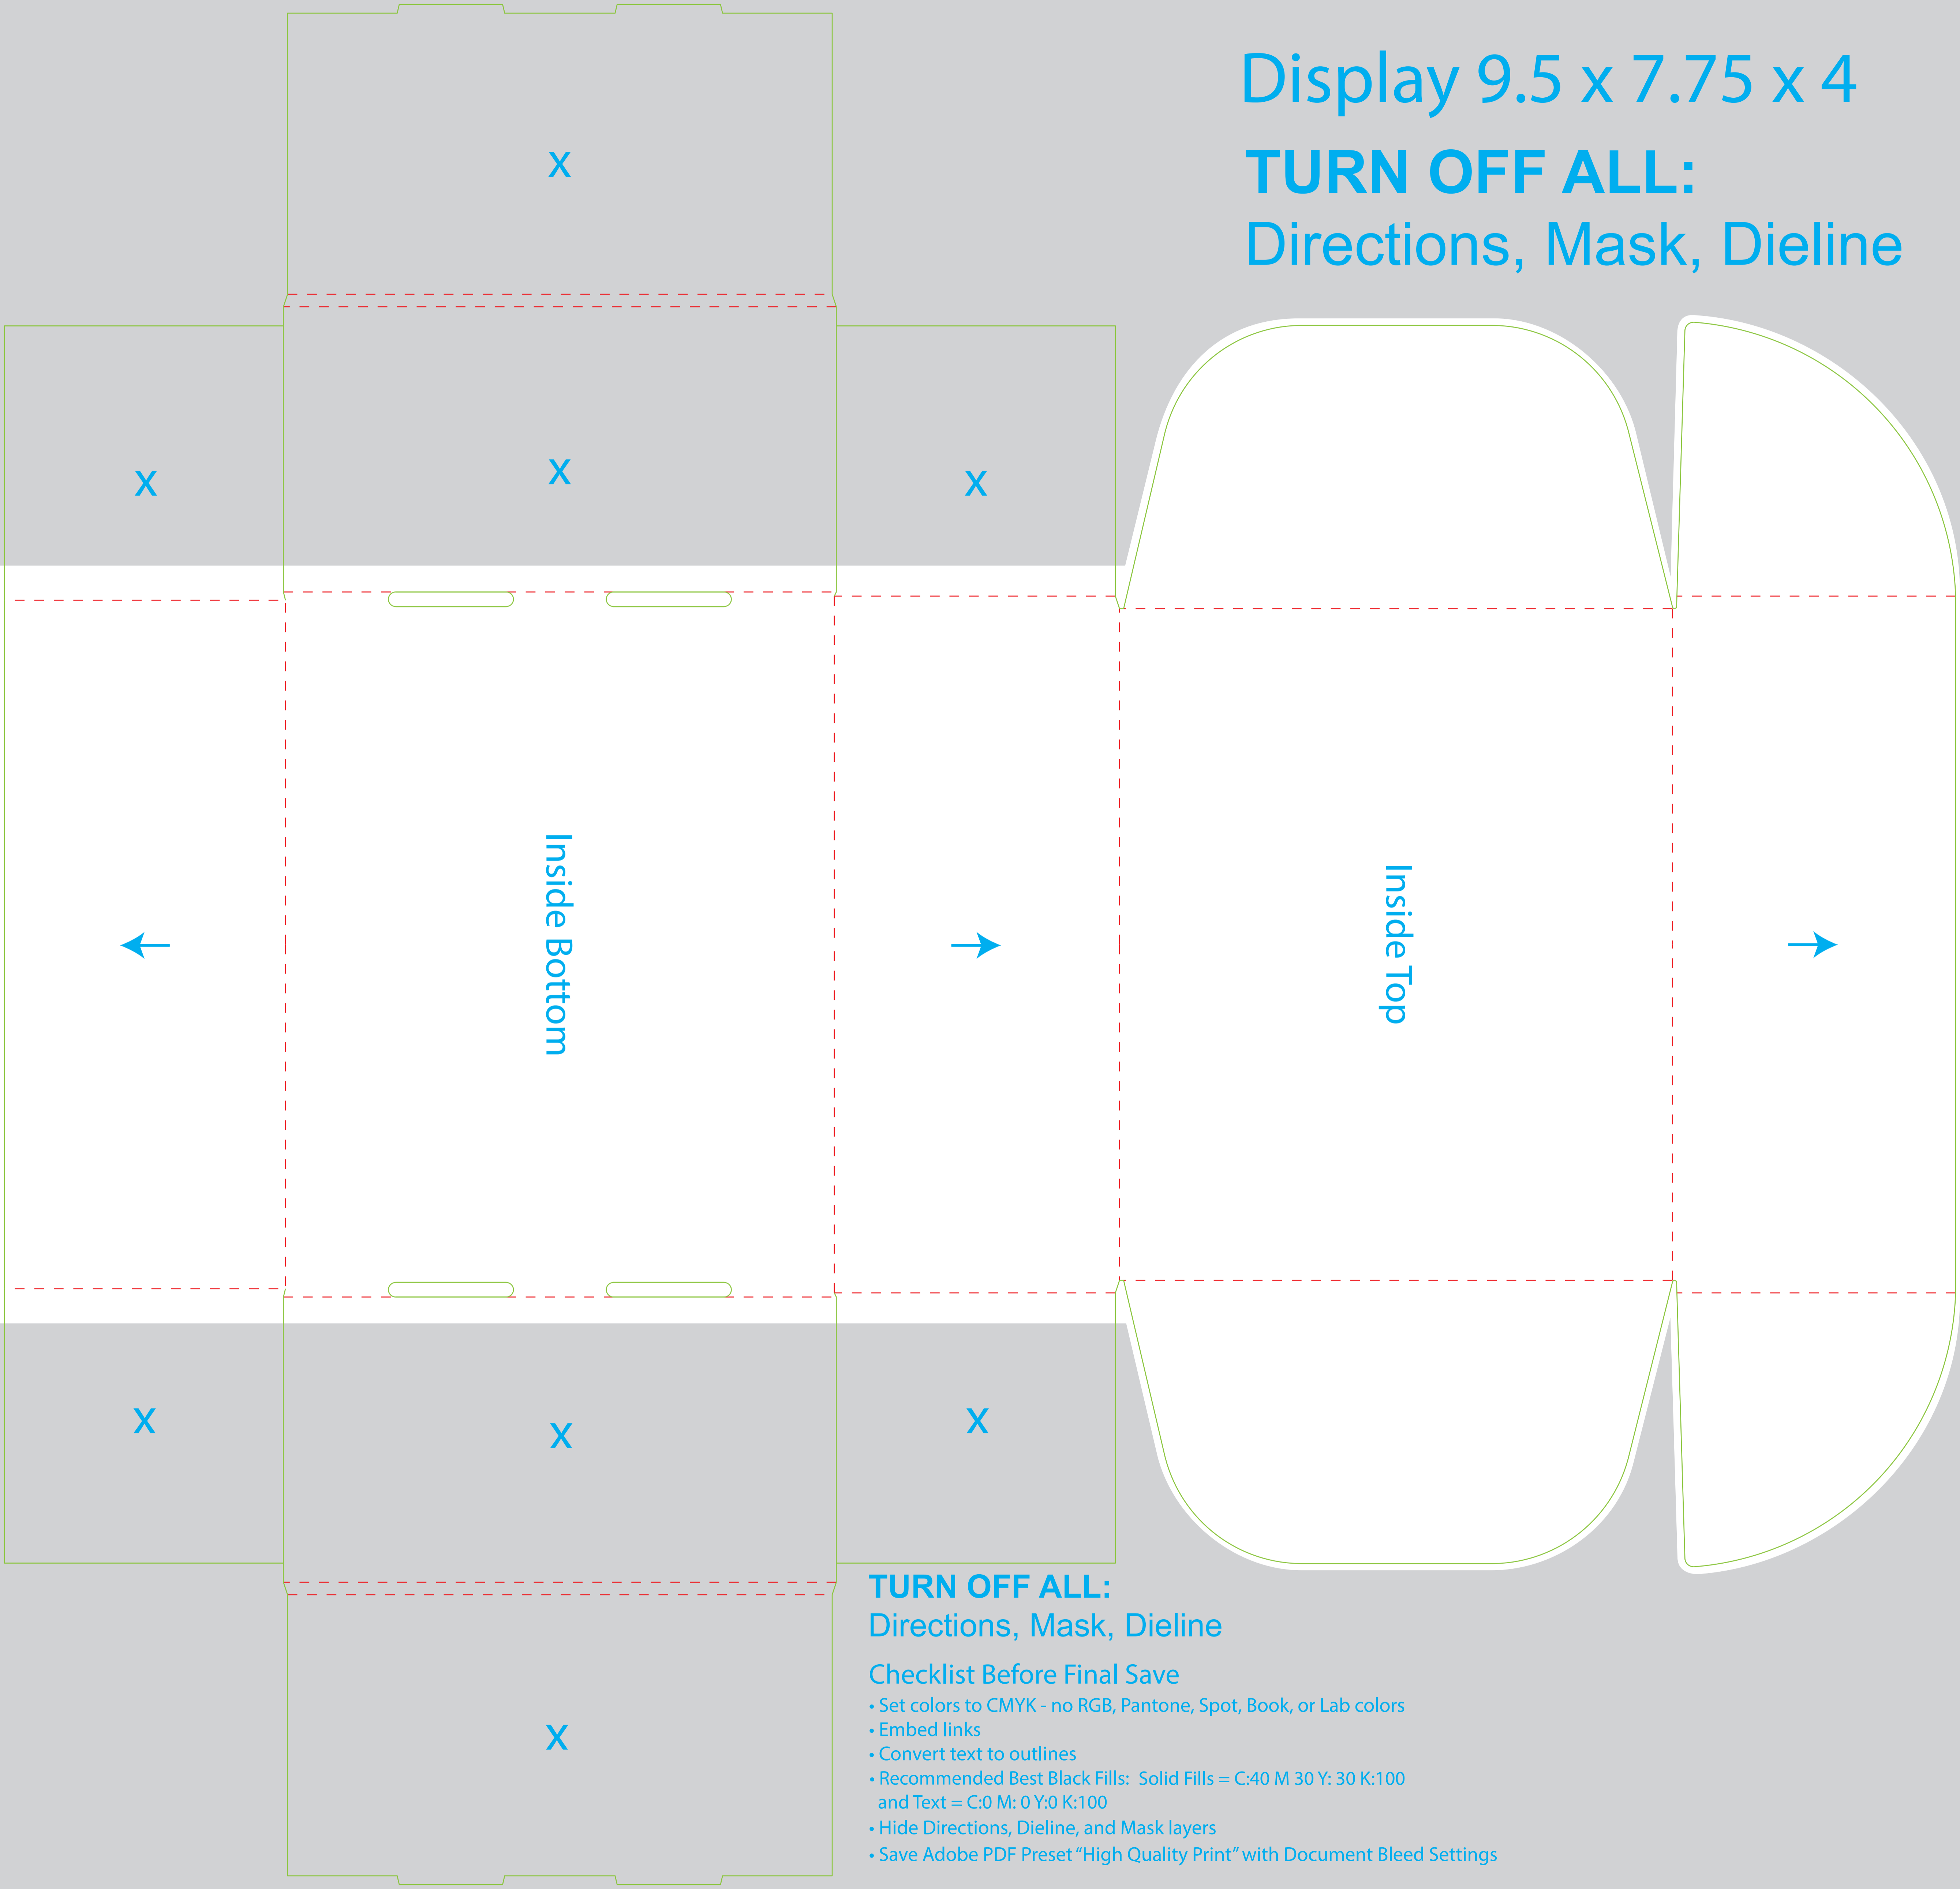

Display 9.5 x 7.75 x 4

**TURN OFF ALL:**  
Directions, Mask, Dieline

**TURN OFF ALL:**  
Directions, Mask, Dieline

**Checklist Before Final Save**

- Set colors to CMYK - no RGB, Pantone, Spot, Book, or Lab colors
- Embed links
- Convert text to outlines
- Recommended Best Black Fills: Solid Fills = C:40 M 30 Y: 30 K:100 and Text = C:0 M: 0 Y:0 K:100
- Hide Directions, Dieline, and Mask layers
- Save Adobe PDF Preset "High Quality Print" with Document Bleed Settings