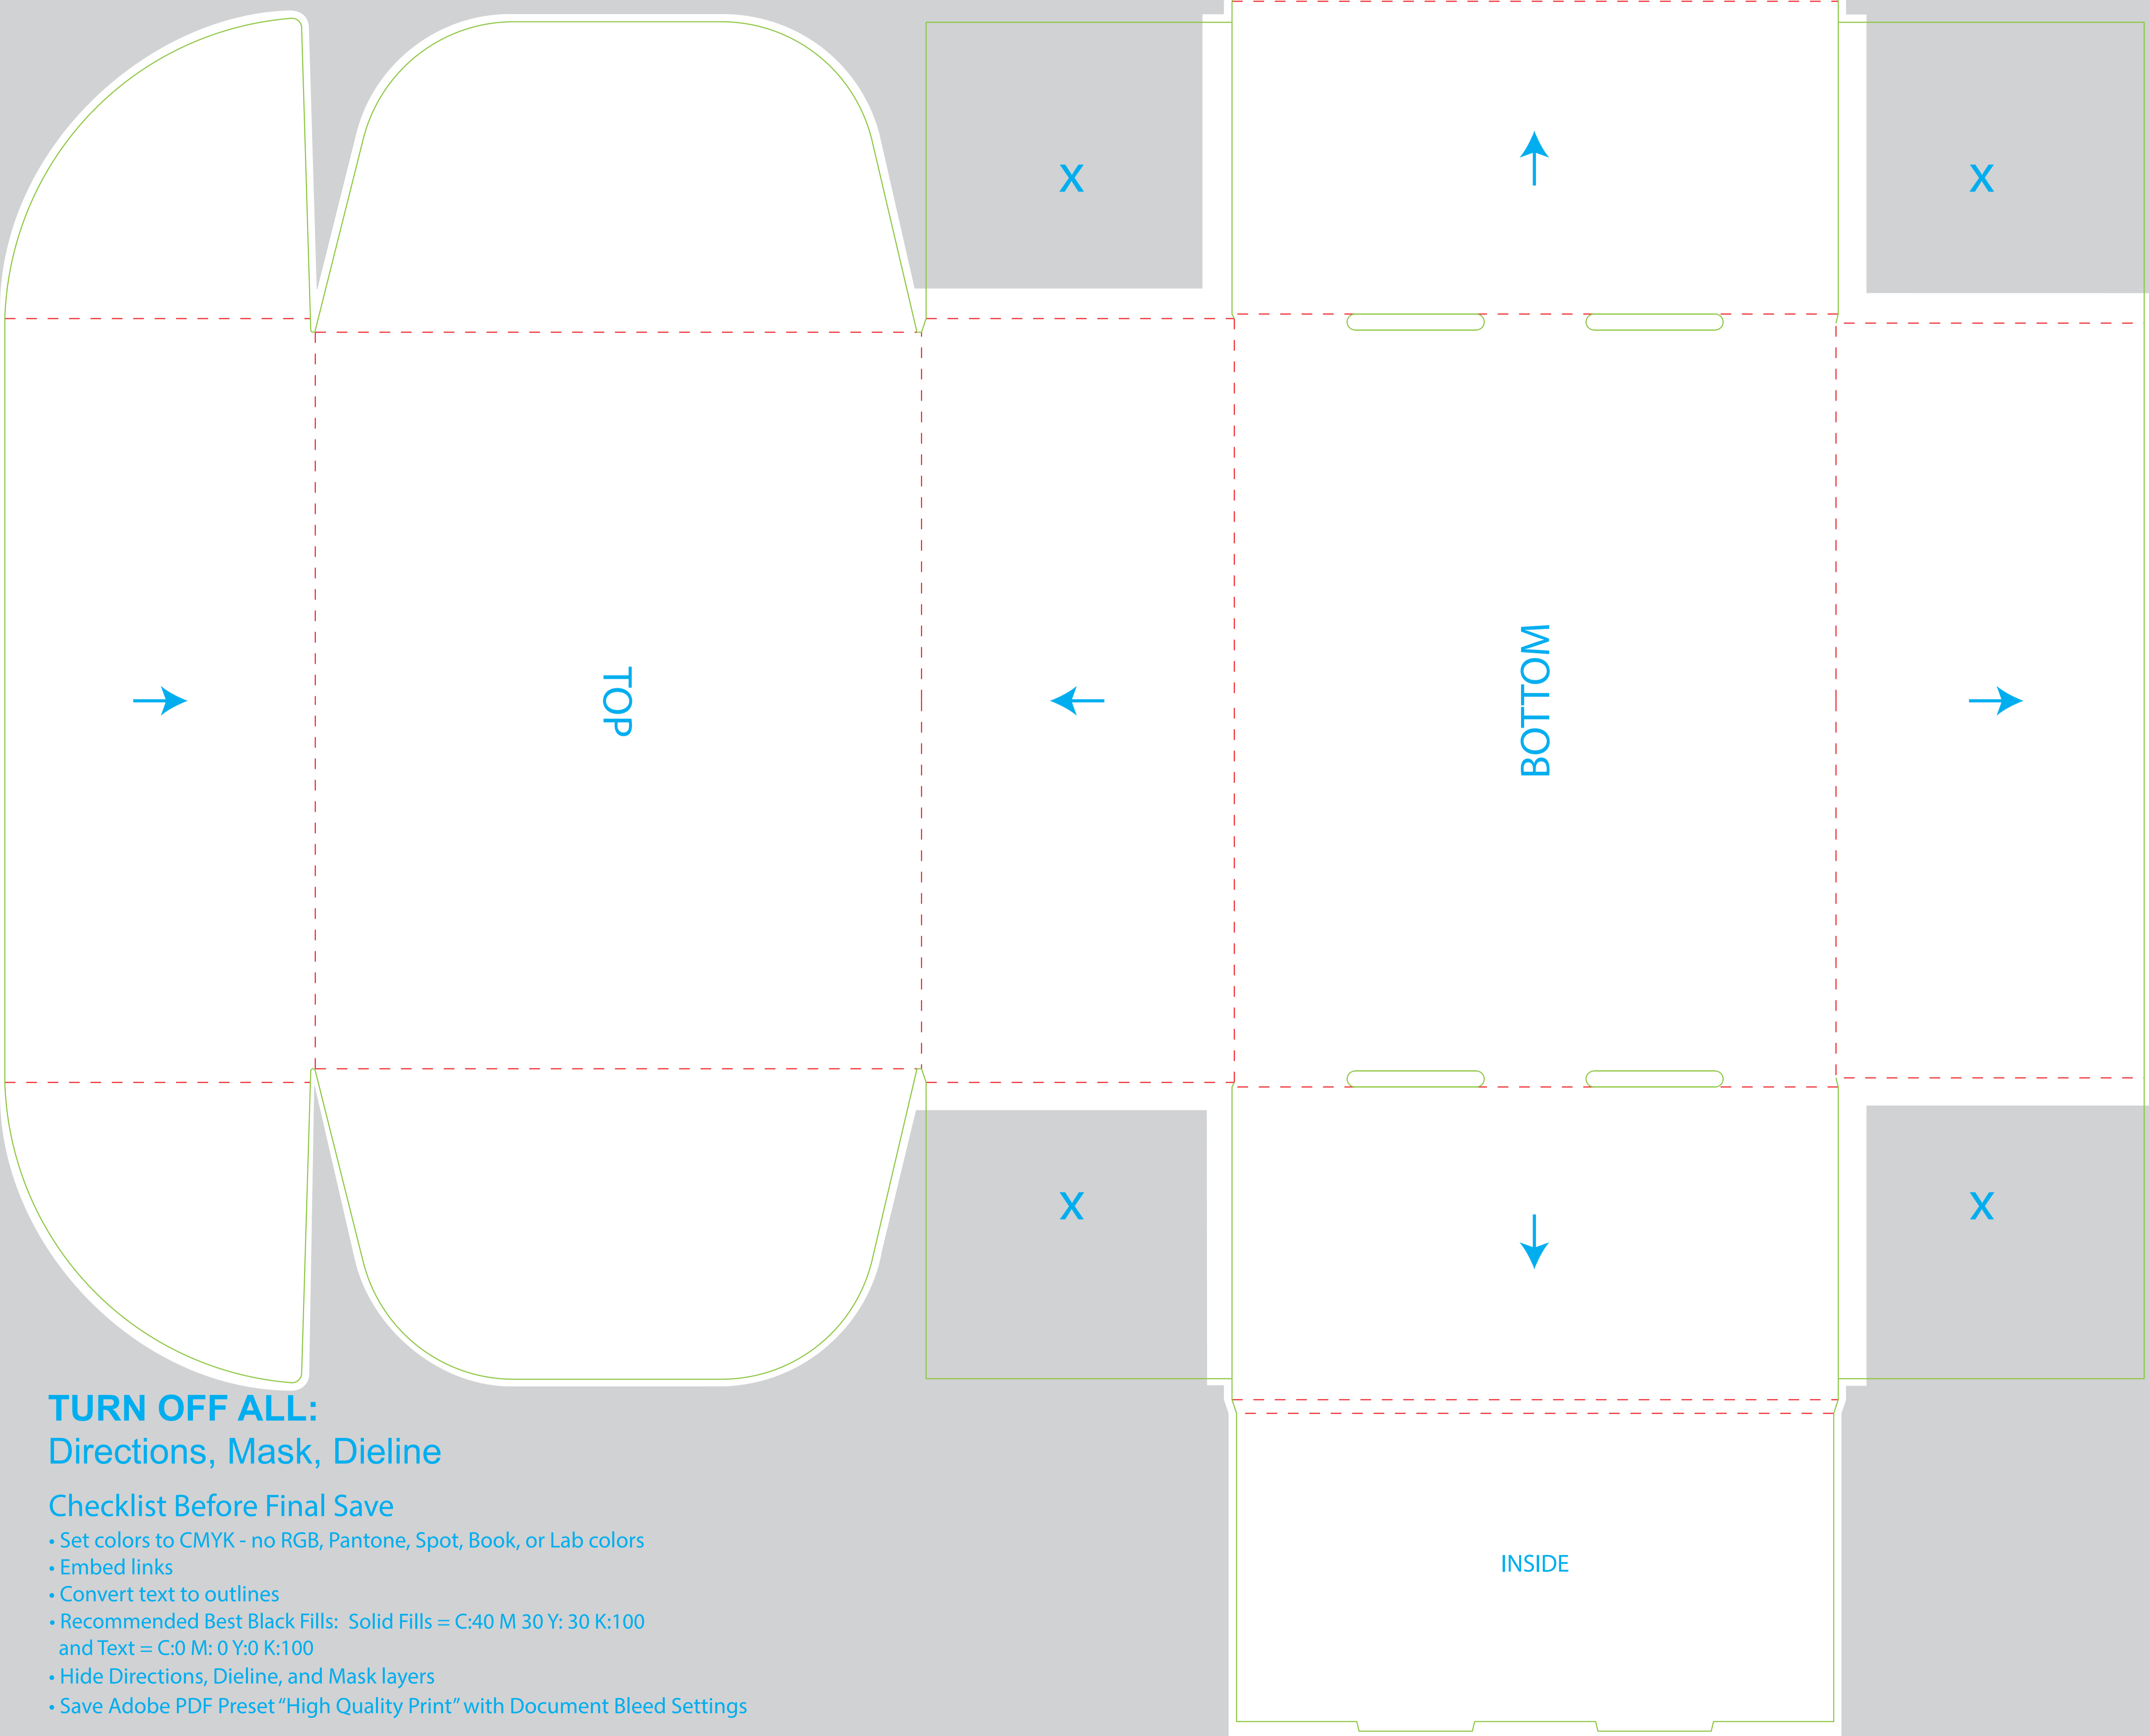

Display 9.5 x 7.75 x 4

TURN OFF ALL:

Directions, Mask, Dieline

TURN OFF ALL:

Directions, Mask, Dieline

Checklist Before Final Save

- Set colors to CMYK - no RGB, Pantone, Spot, Book, or Lab colors
- Embed links
- Convert text to outlines
- Recommended Best Black Fills: Solid Fills = C:40 M 30 Y: 30 K:100 and Text = C:0 M: 0 Y:0 K:100
- Hide Directions, Dieline, and Mask layers
- Save Adobe PDF Preset "High Quality Print" with Document Bleed Settings