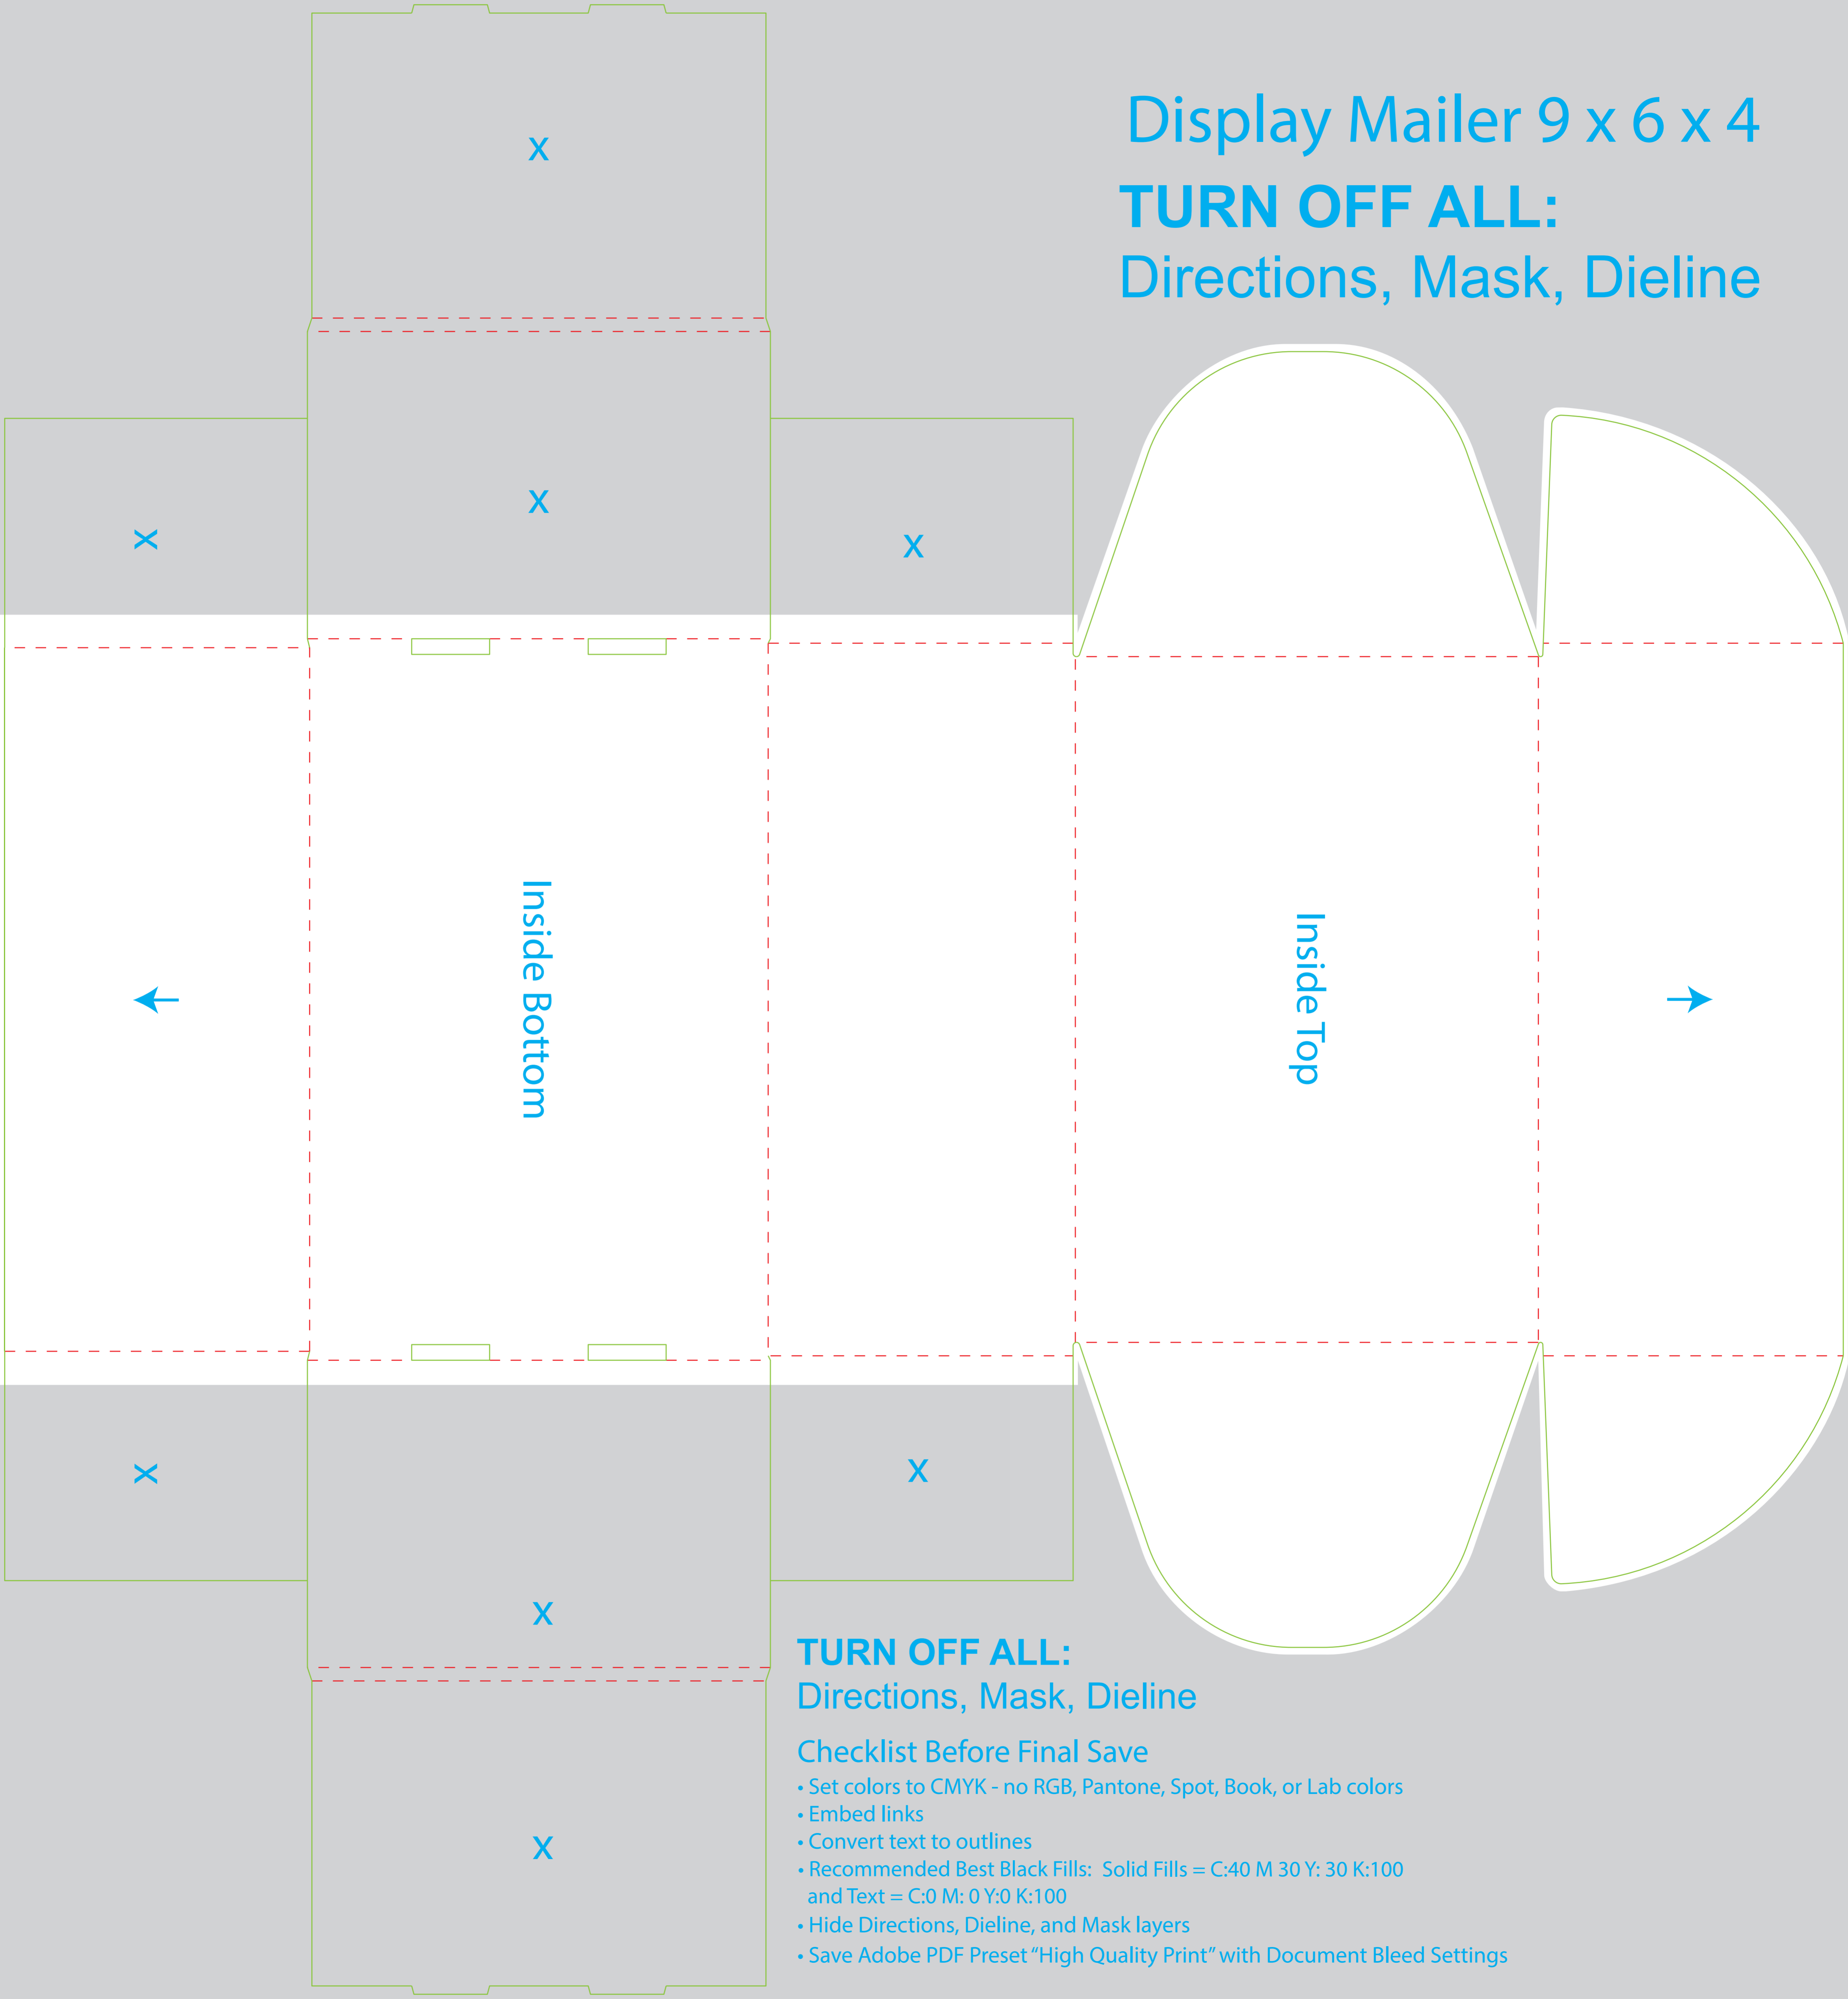

# Display Mailer 9 x 6 x 4

**TURN OFF ALL:**  
Directions, Mask, Dieline

**TURN OFF ALL:**  
Directions, Mask, Dieline

### Checklist Before Final Save

- Set colors to CMYK - no RGB, Pantone, Spot, Book, or Lab colors
- Embed links
- Convert text to outlines
- Recommended Best Black Fills: Solid Fills = C:40 M 30 Y: 30 K:100 and Text = C:0 M: 0 Y:0 K:100
- Hide Directions, Dieline, and Mask layers
- Save Adobe PDF Preset "High Quality Print" with Document Bleed Settings