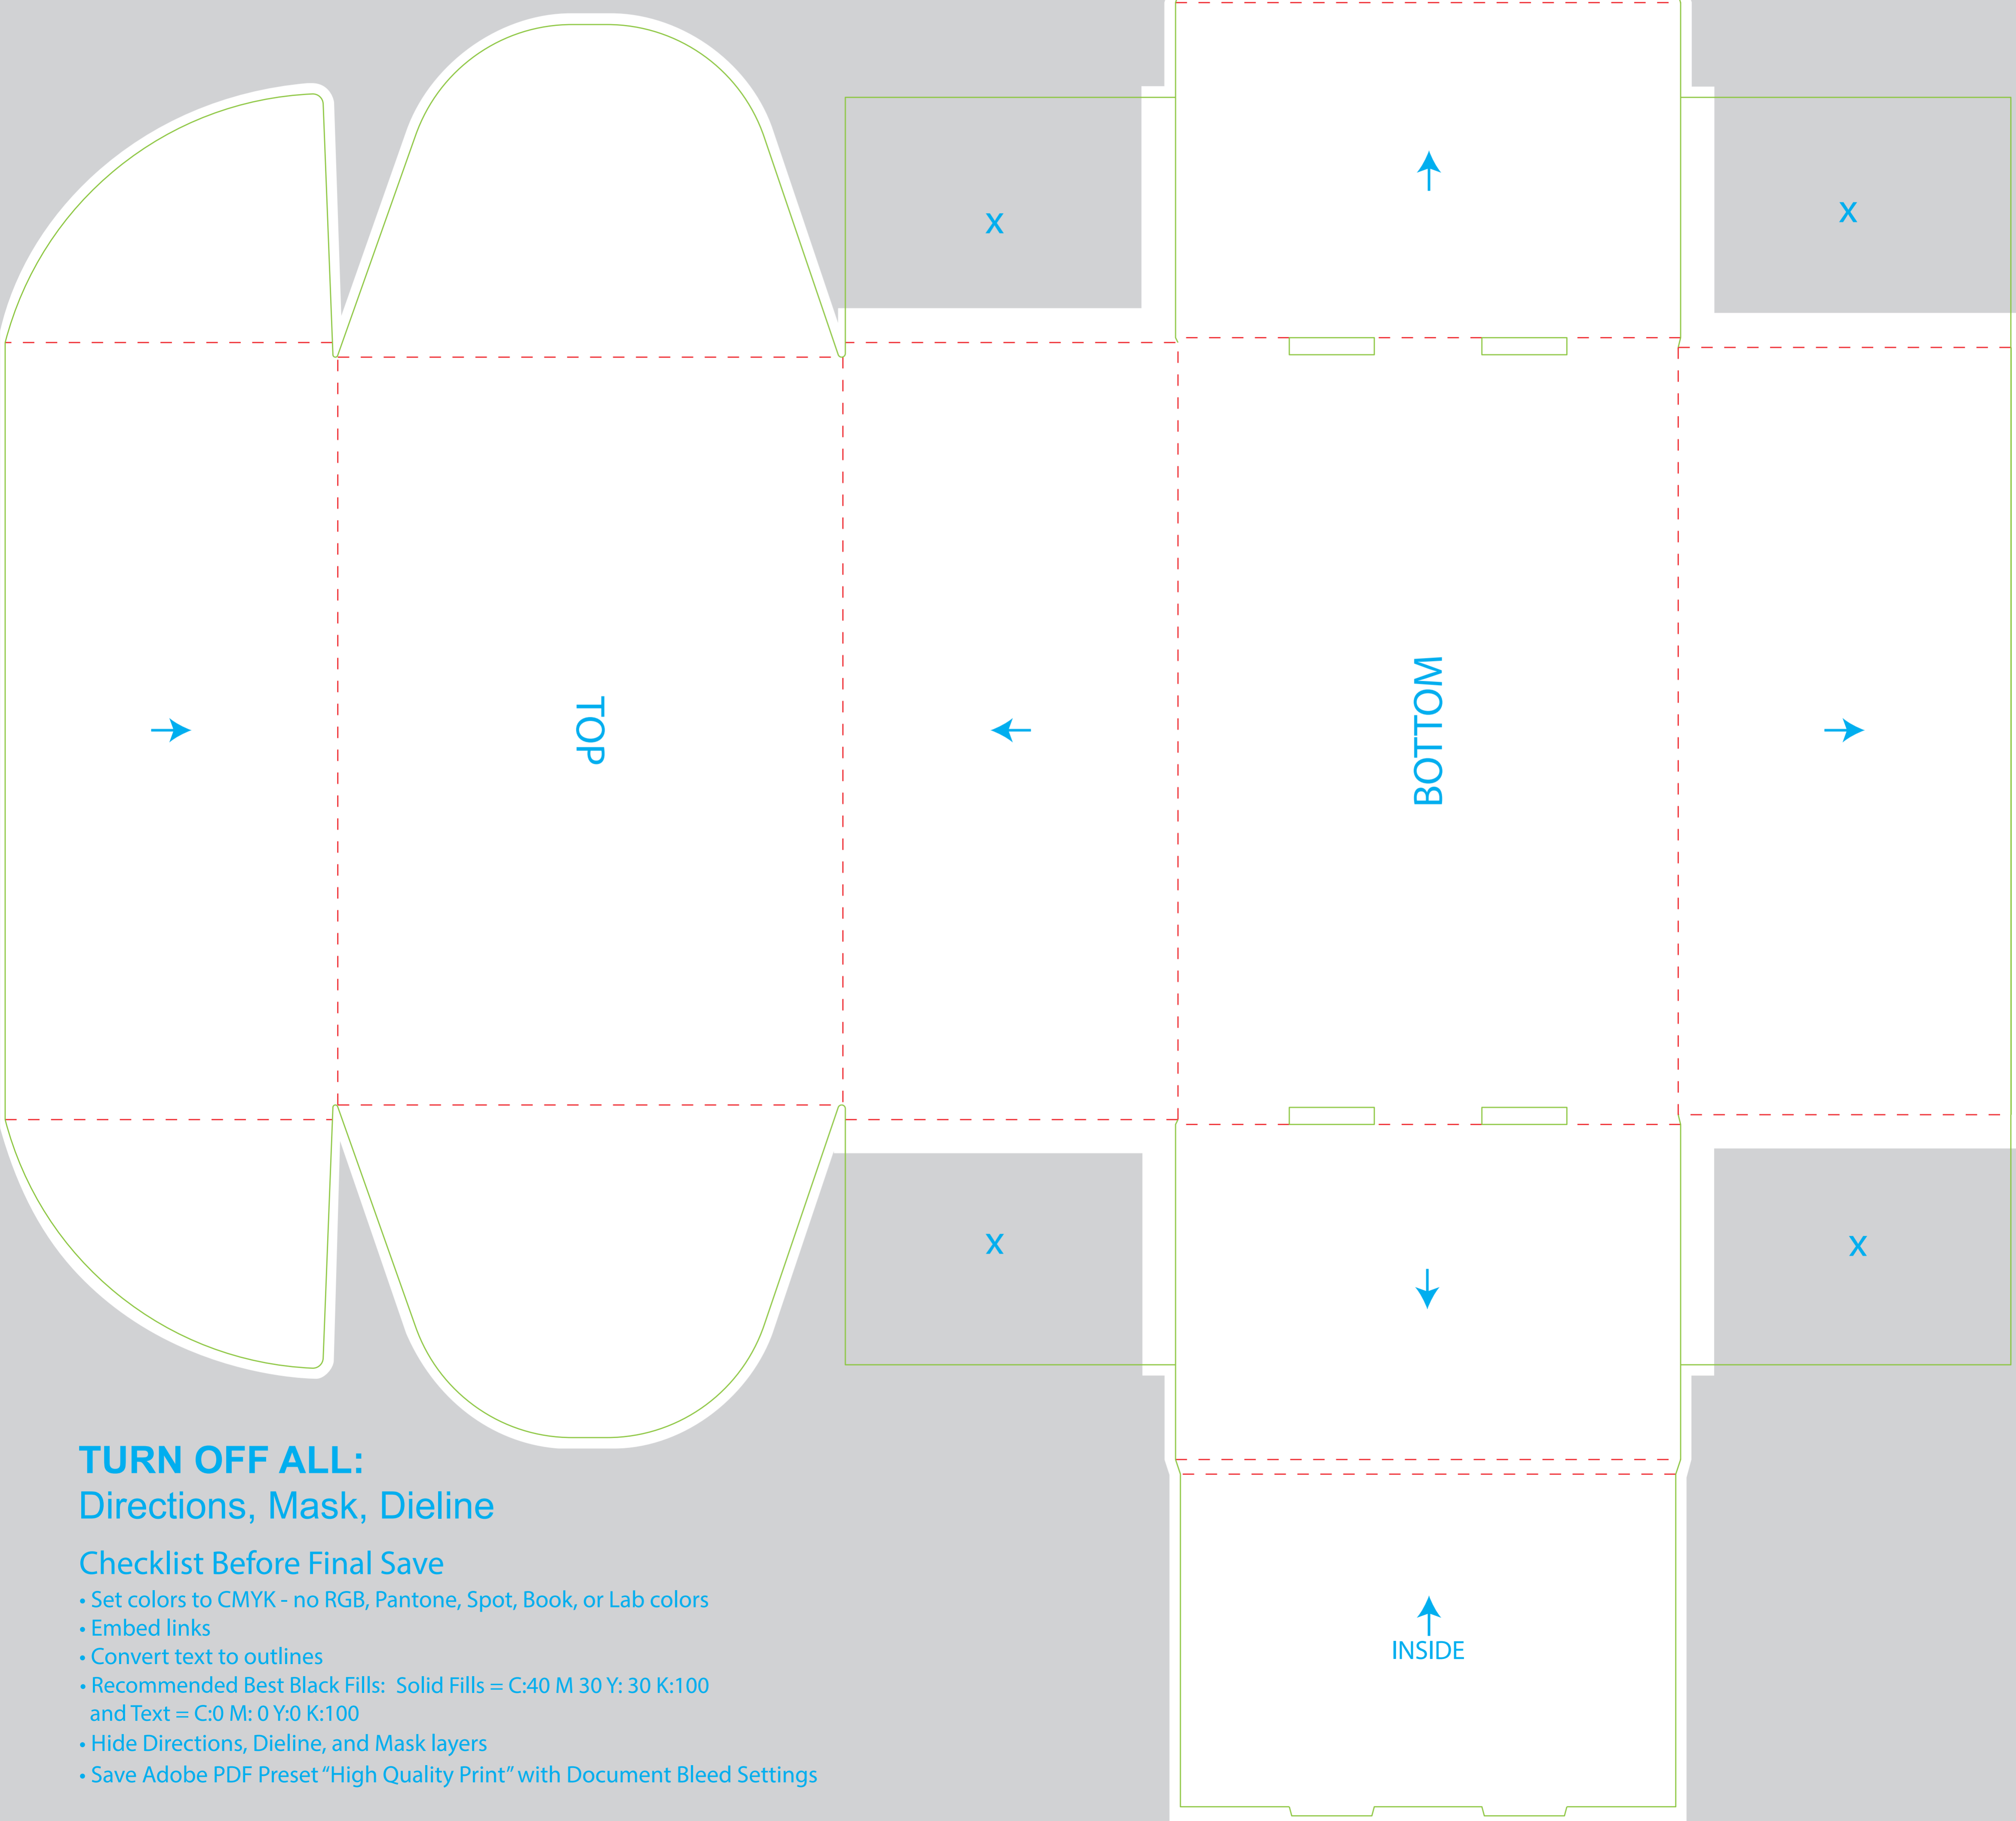

Display Mailer 9 x 6 x 4

TURN OFF ALL:
Directions, Mask, Dieline

TURN OFF ALL: Directions, Mask, Dieline

Checklist Before Final Save

- Set colors to CMYK - no RGB, Pantone, Spot, Book, or Lab colors
- Embed links
- Convert text to outlines
- Recommended Best Black Fills: Solid Fills = C:40 M:30 Y:30 K:100 and Text = C:0 M:0 Y:0 K:100
- Hide Directions, Dieline, and Mask layers
- Save Adobe PDF Preset "High Quality Print" with Document Bleed Settings