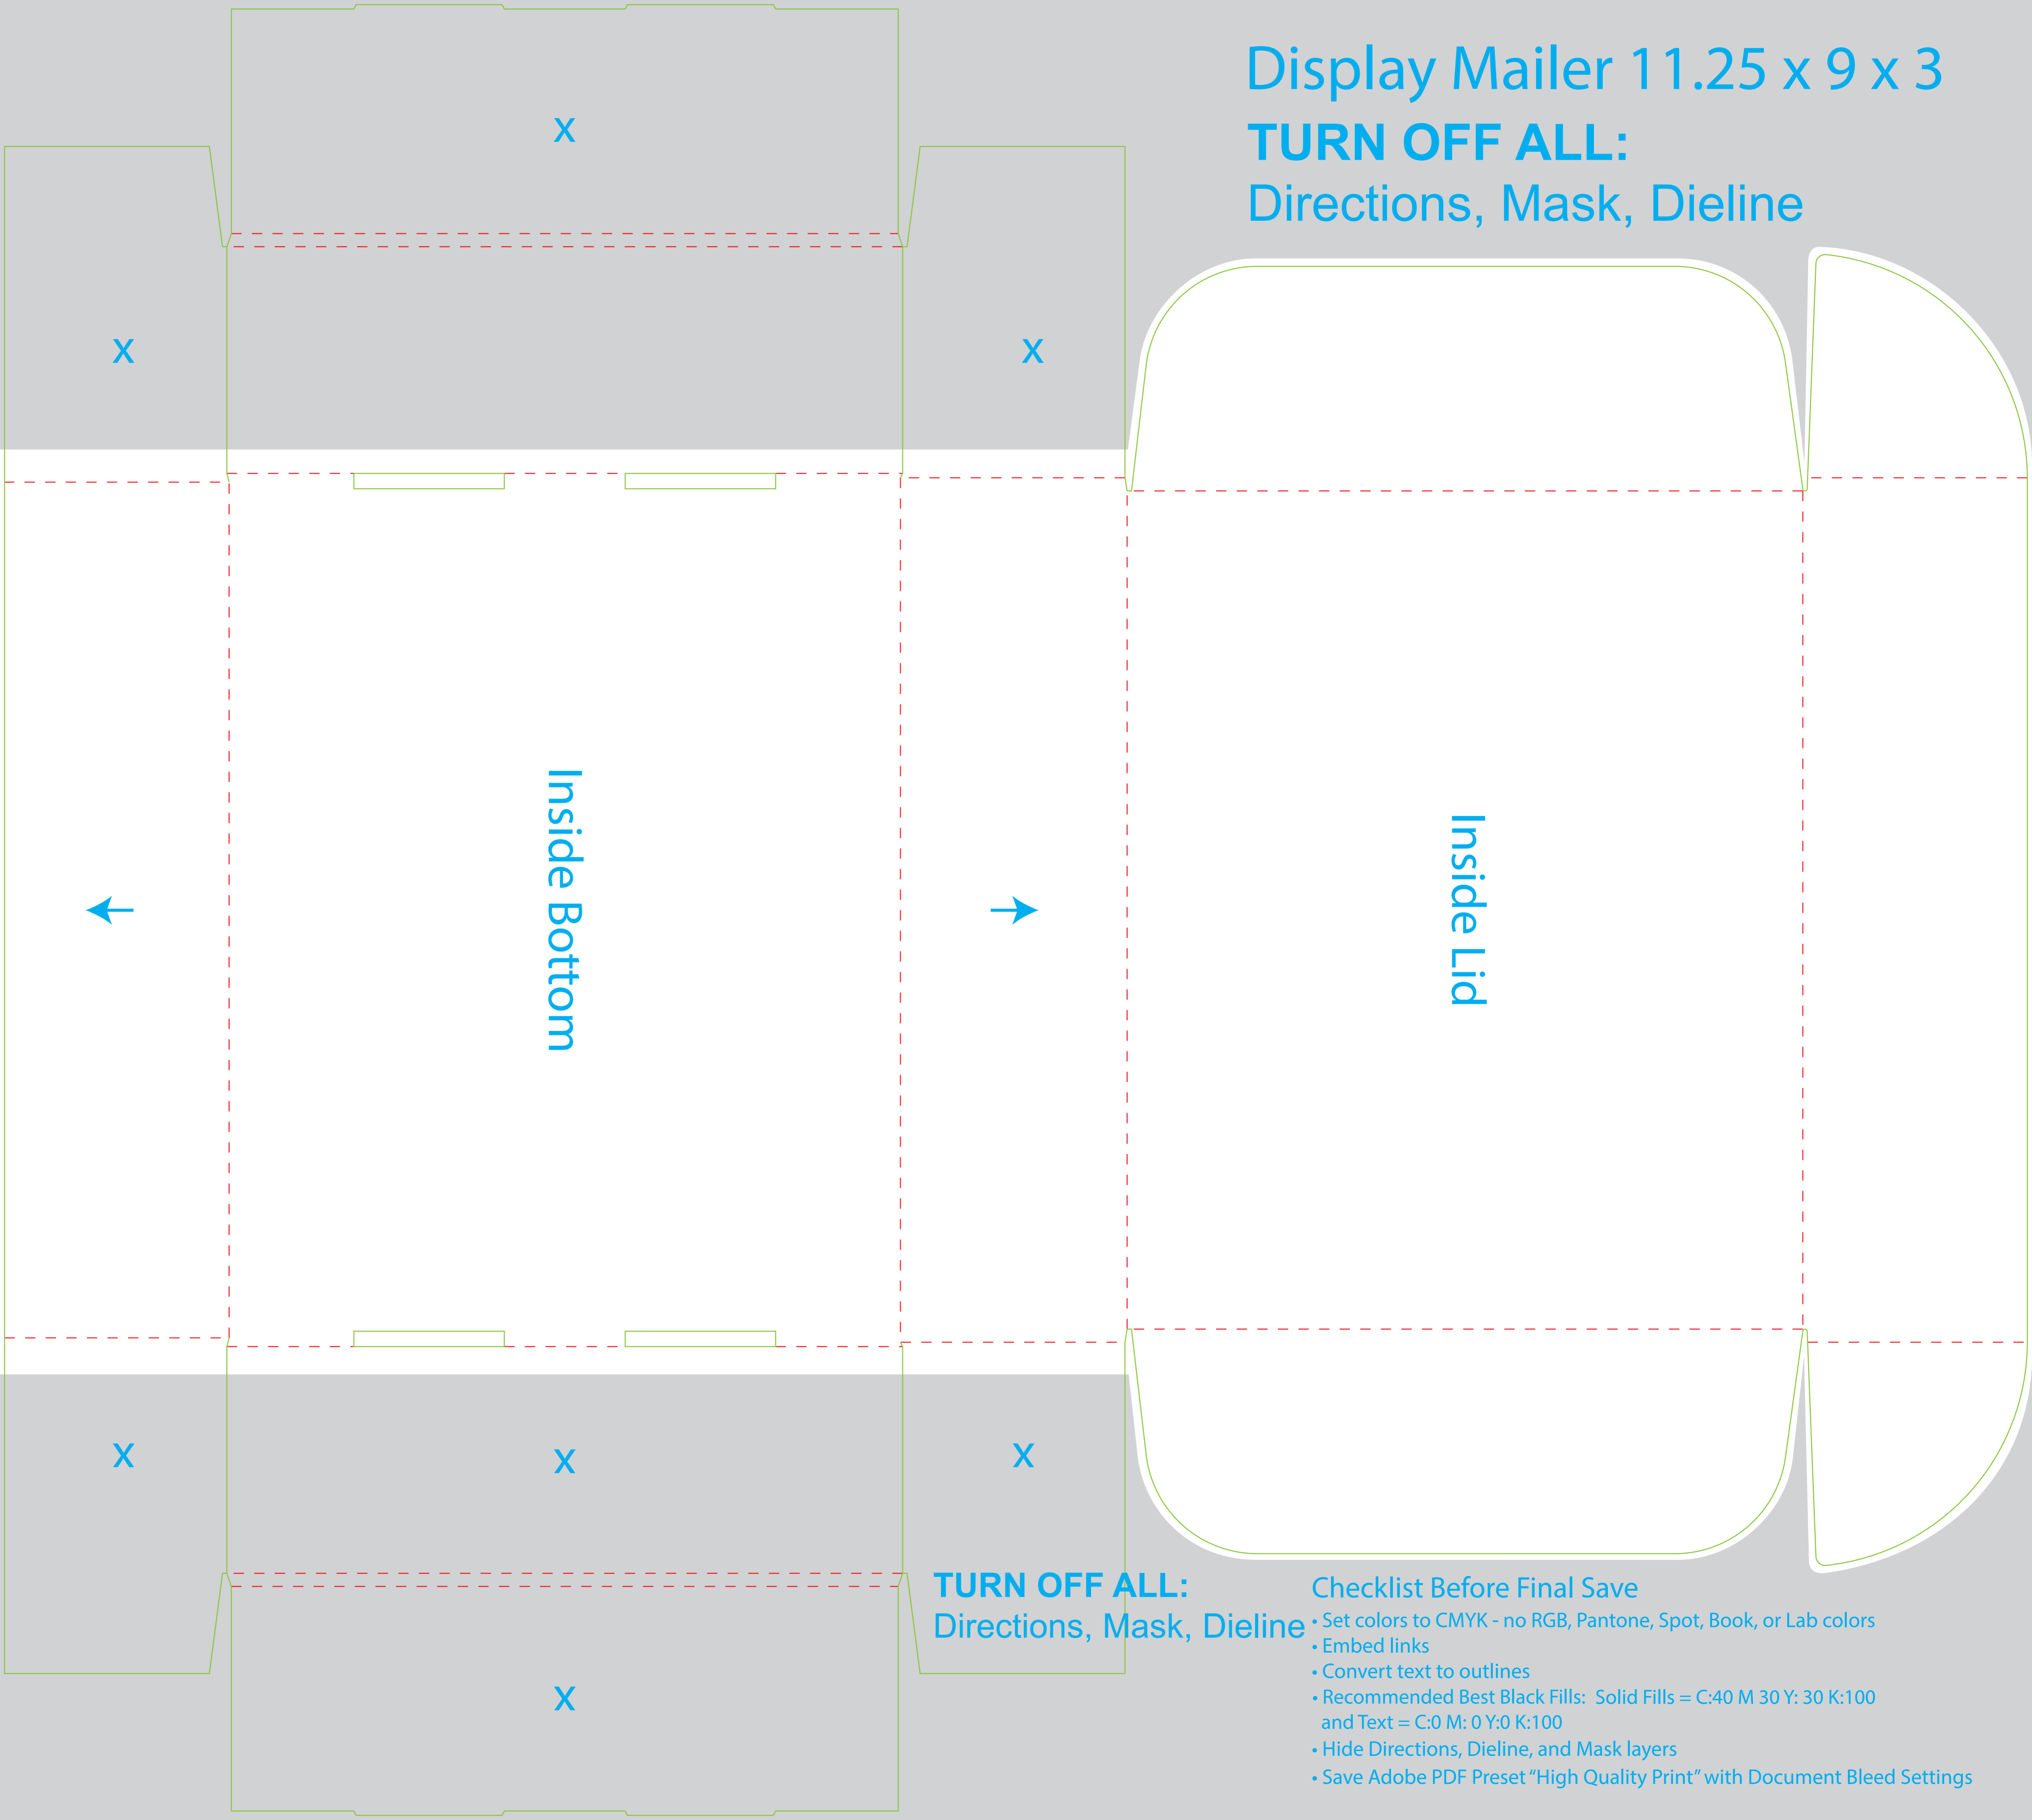

Display Mailer 11.25 x 9 x 3

TURN OFF ALL:

Directions, Mask, Dieline

X

X

X

Inside Bottom

Inside Lid

TURN OFF ALL:
Directions, Mask, Dieline

Checklist Before Final Save

- Set colors to CMYK - no RGB, Pantone, Spot, Book, or Lab colors
- Embed links
- Convert text to outlines
- Recommended Best Black Fills: Solid Fills = C:40 M 30 Y: 30 K:100 and Text = C:0 M: 0 Y:0 K:100
- Hide Directions, Dieline, and Mask layers
- Save Adobe PDF Preset "High Quality Print" with Document Bleed Settings