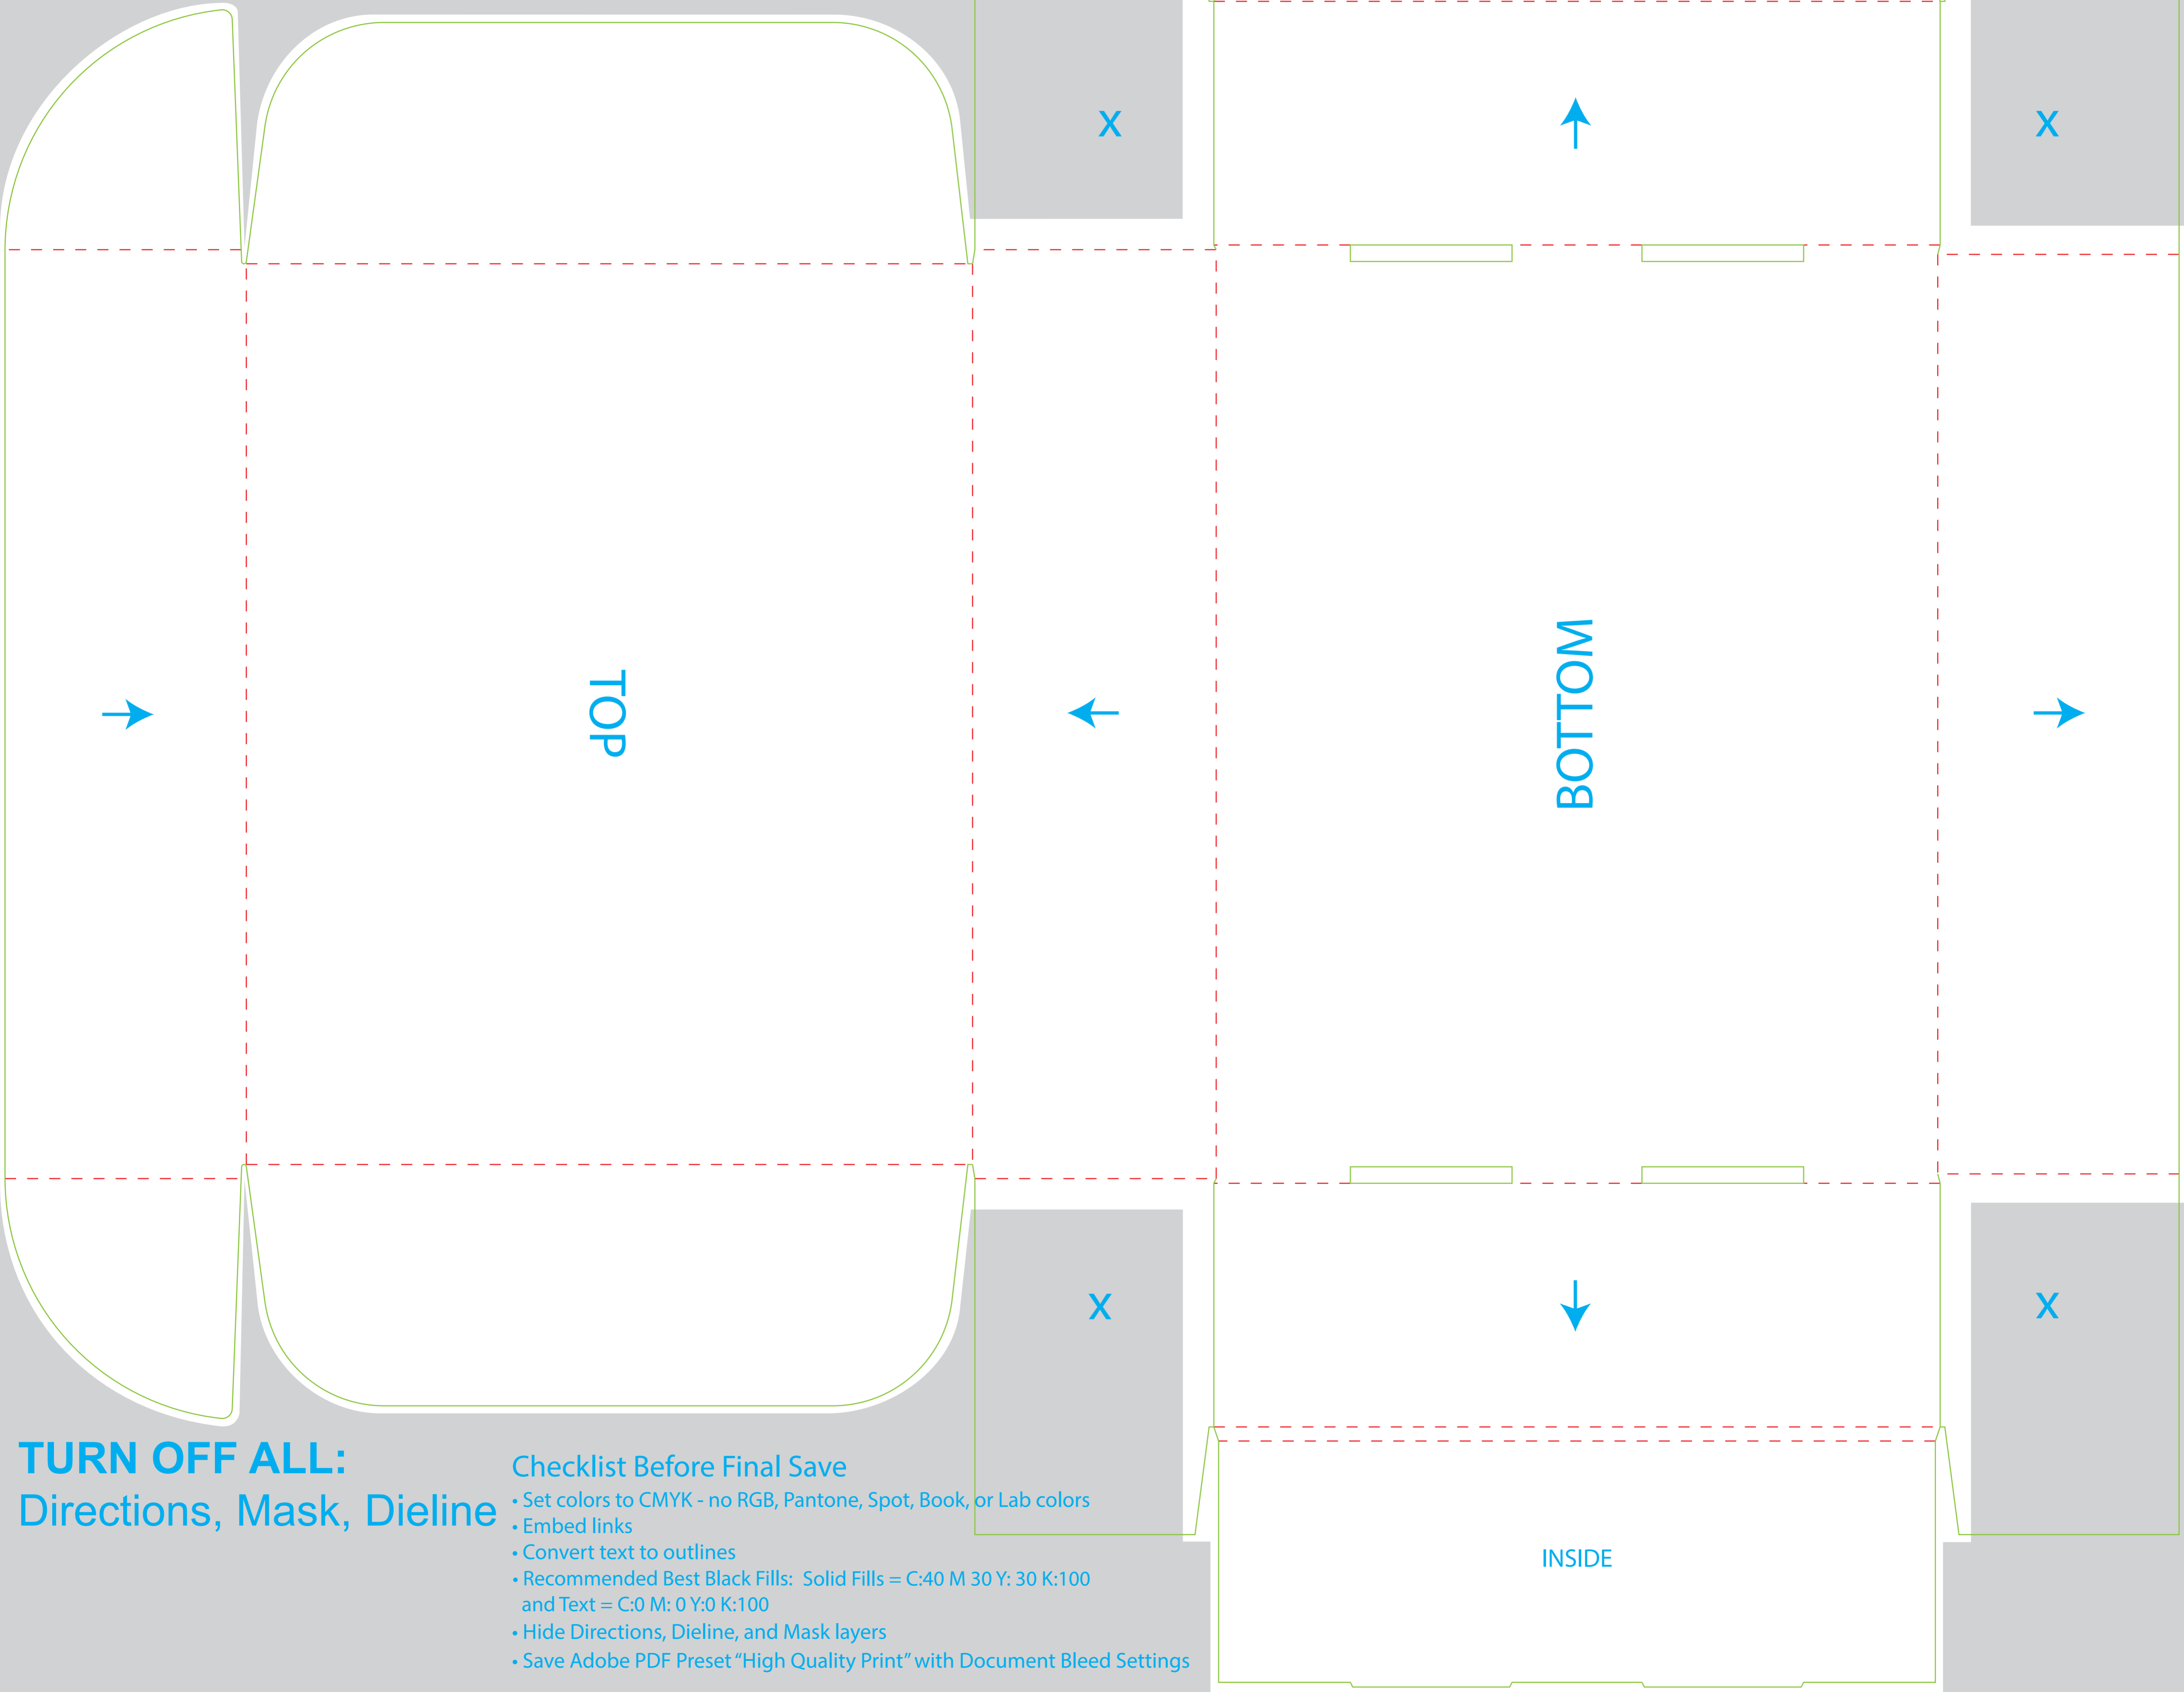

# Display Mailer 11.25 x 9 x 3

**TURN OFF ALL:**

Directions, Mask, Dieline

X

X

X

X

INSIDE

BOTTOM

INSIDE

TOP

**TURN OFF ALL:**  
Directions, Mask, Dieline