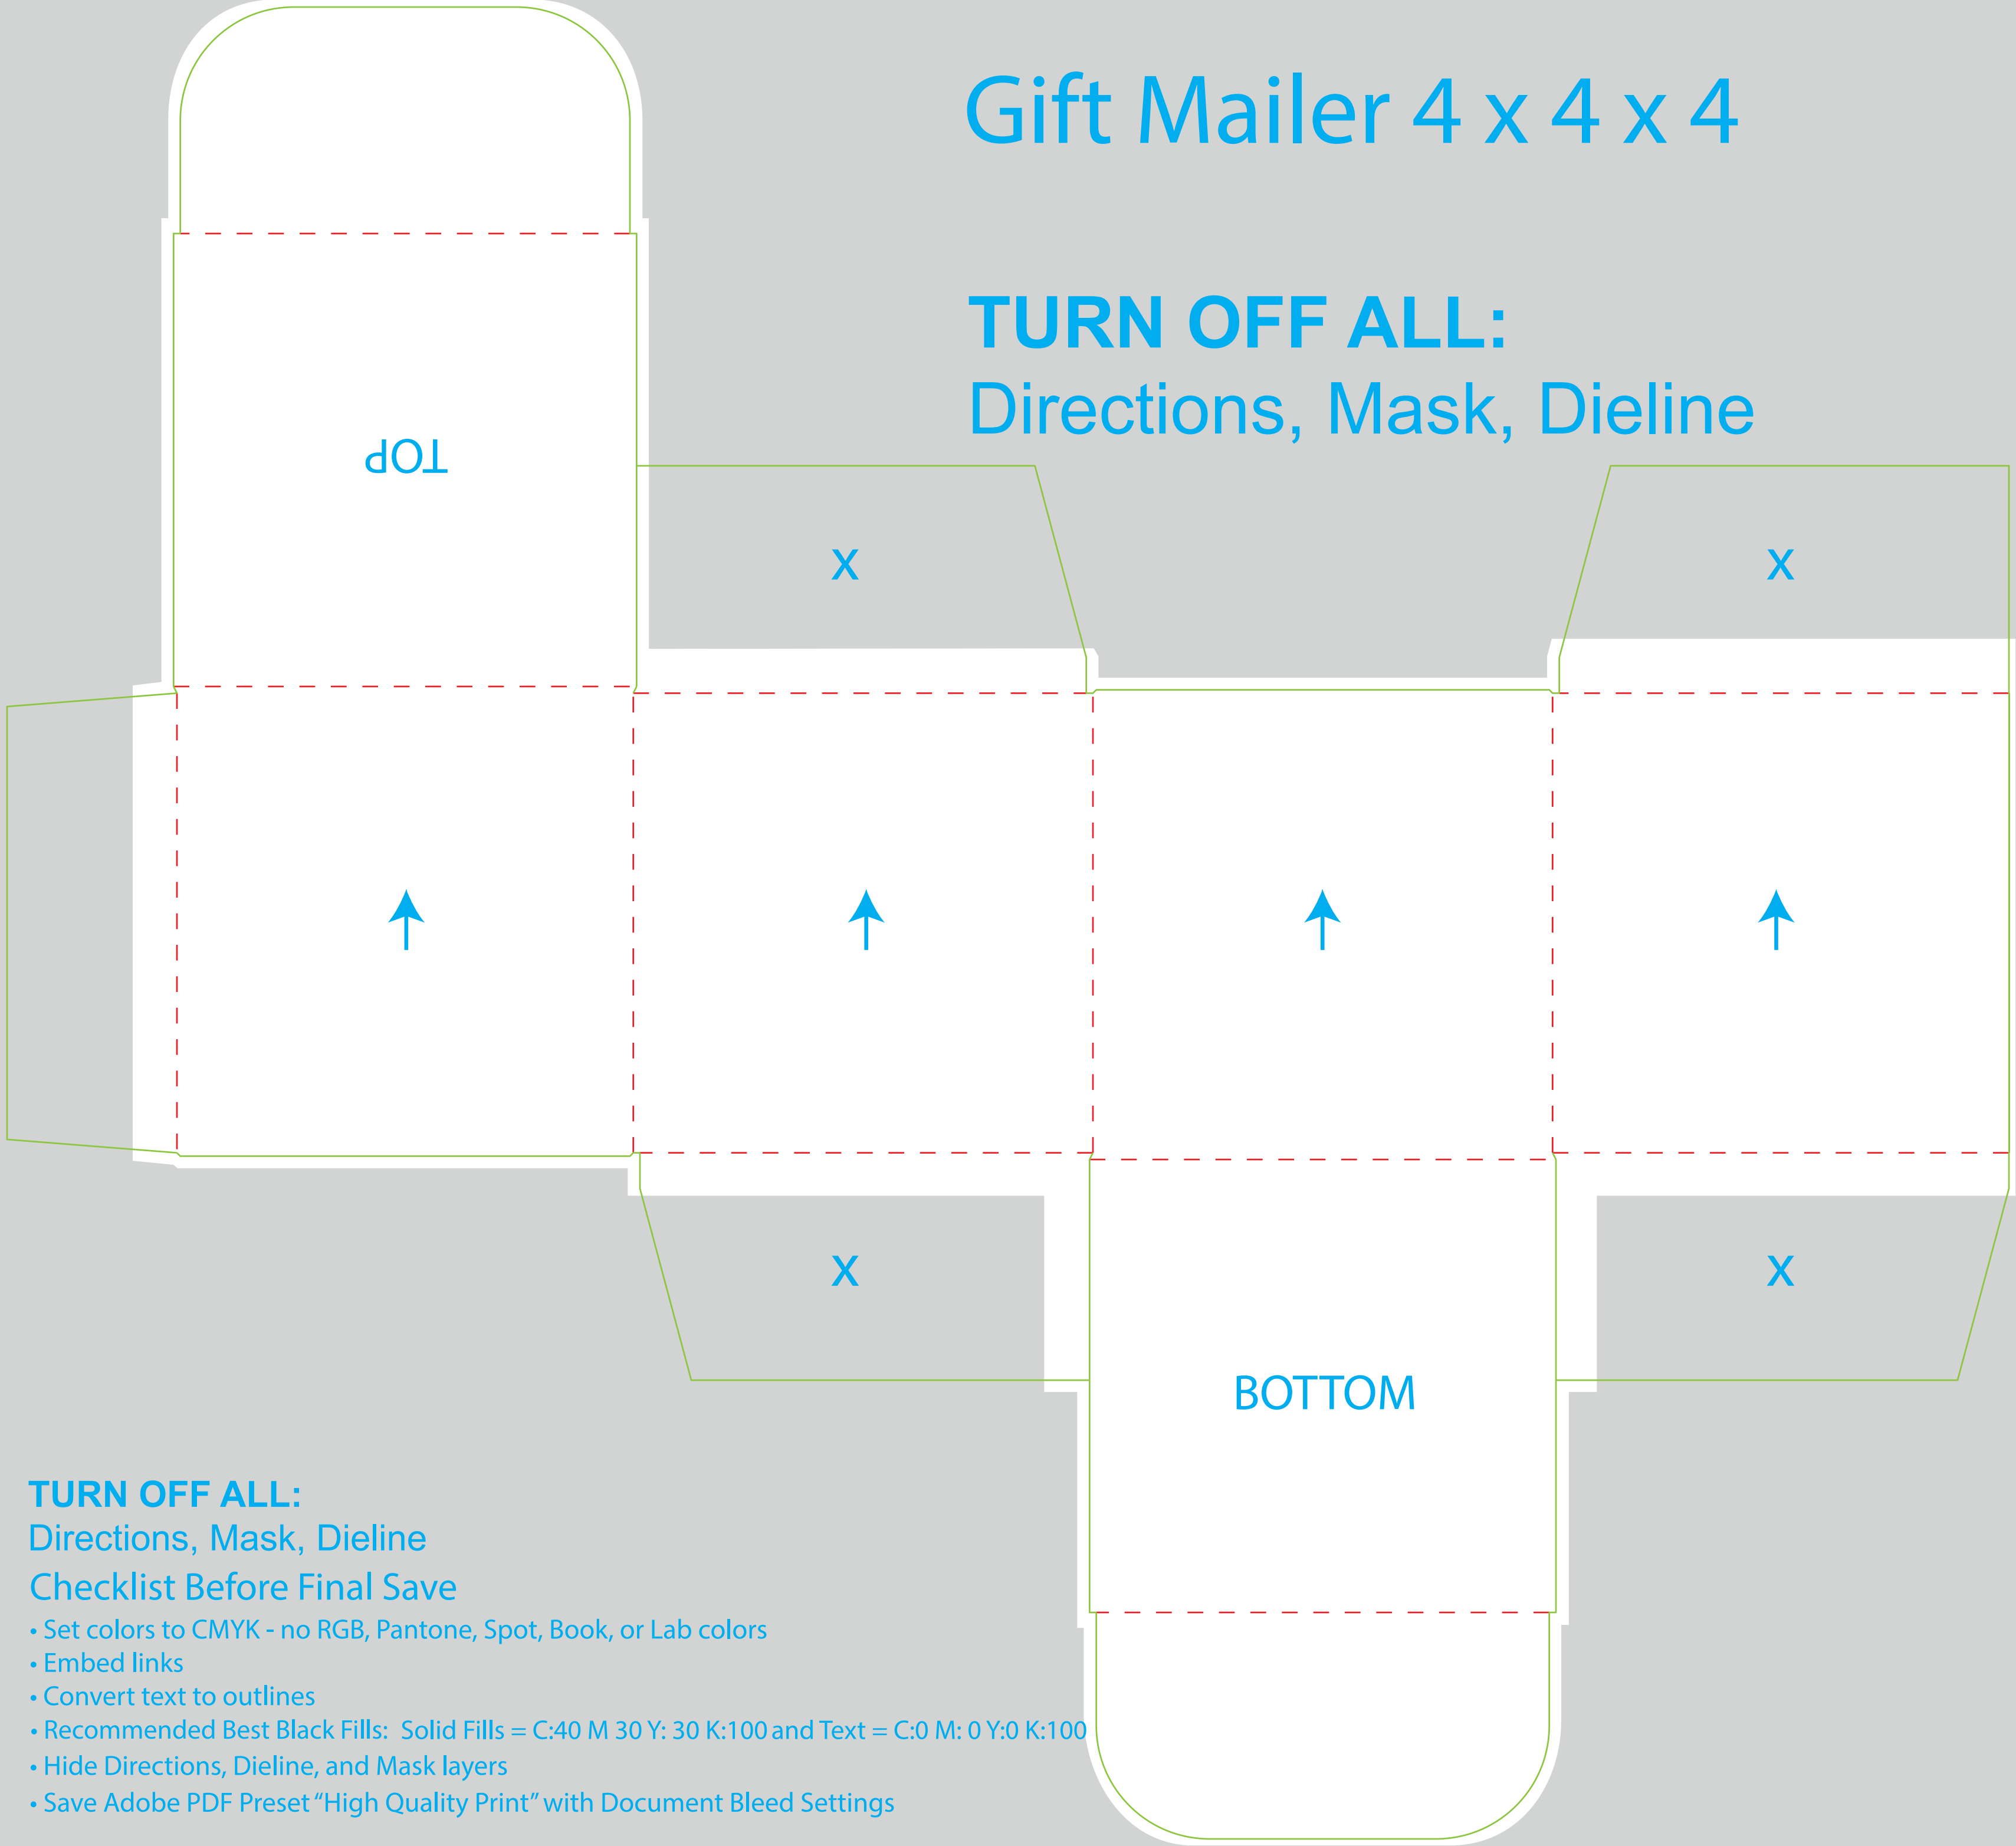

Gift Mailer 4 x 4 x 4

TURN OFF ALL:
Directions, Mask, Dieline

TOP

X

X

X

X

BOTTOM

TURN OFF ALL:
Directions, Mask, Dieline
Checklist Before Final Save

- Set colors to CMYK - no RGB, Pantone, Spot, Book, or Lab colors
- Embed links
- Convert text to outlines
- Recommended Best Black Fills: Solid Fills = C:40 M 30 Y: 30 K:100 and Text = C:0 M: 0 Y:0 K:100
- Hide Directions, Dieline, and Mask layers
- Save Adobe PDF Preset "High Quality Print" with Document Bleed Settings