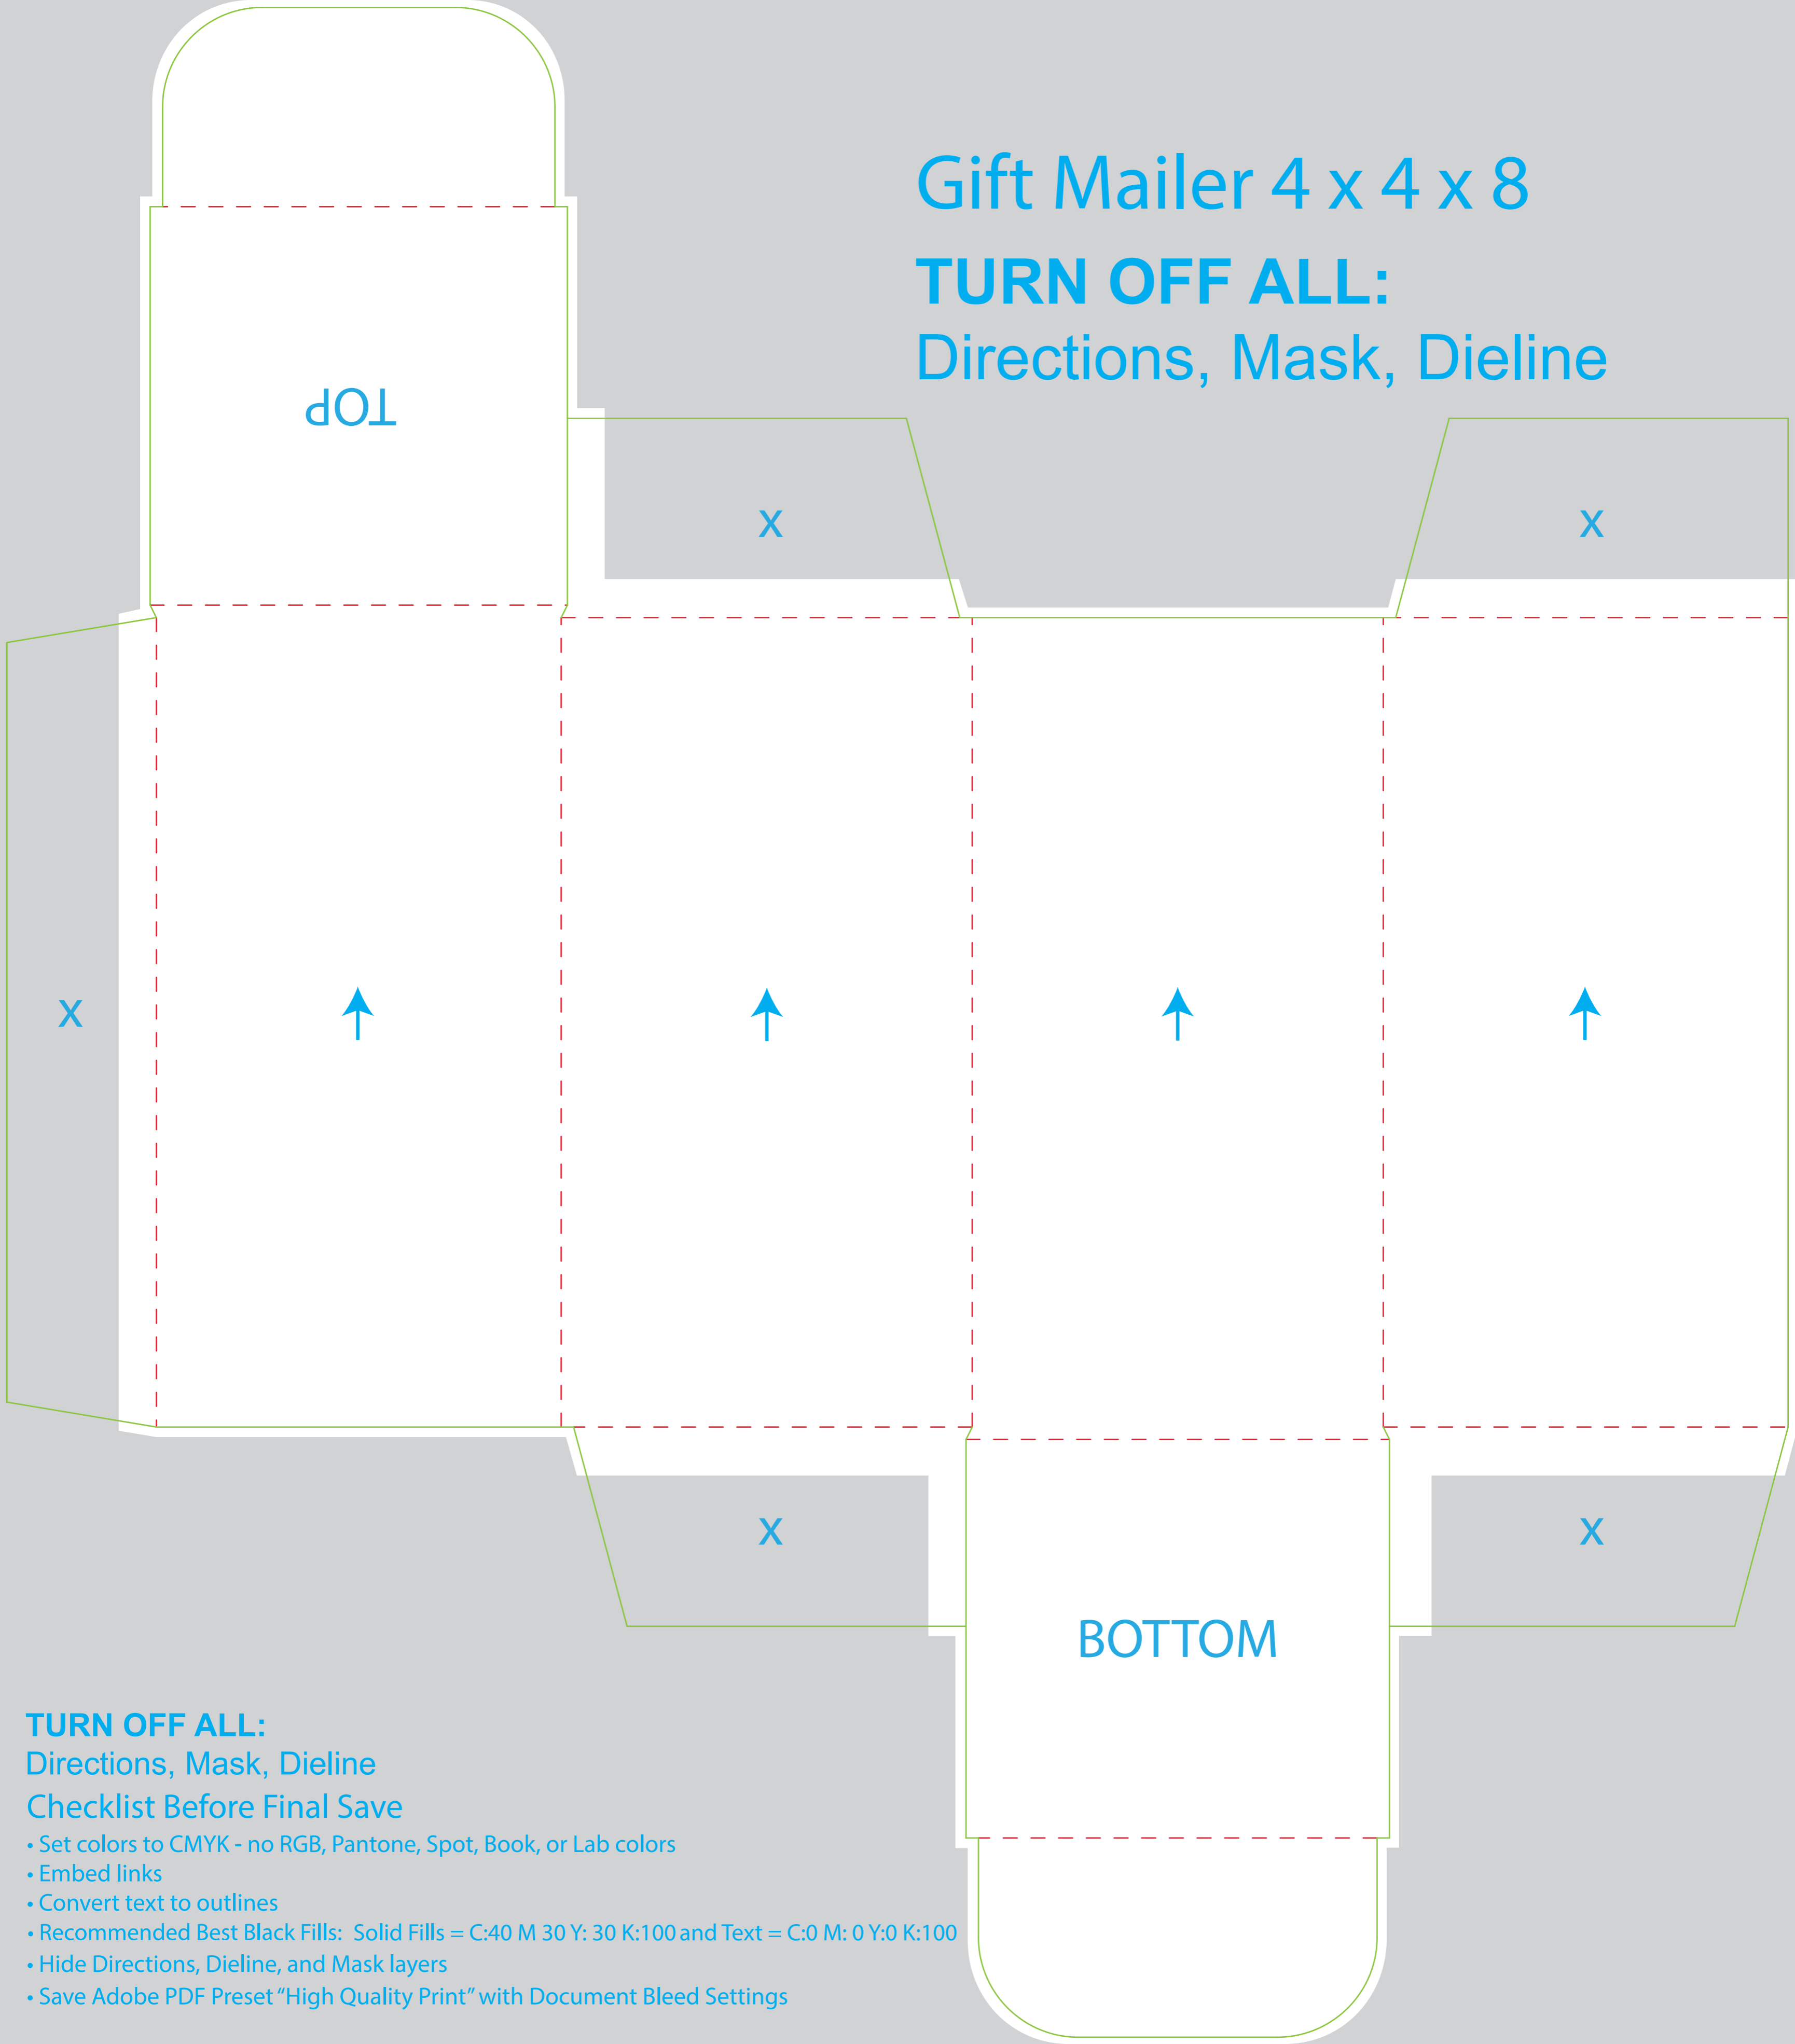

# Gift Mailer 4 x 4 x 8

**TURN OFF ALL:**

Directions, Mask, Dieline

TOP

X

X

X

X

BOTTOM

X

## TURN OFF ALL:

Directions, Mask, Dieline