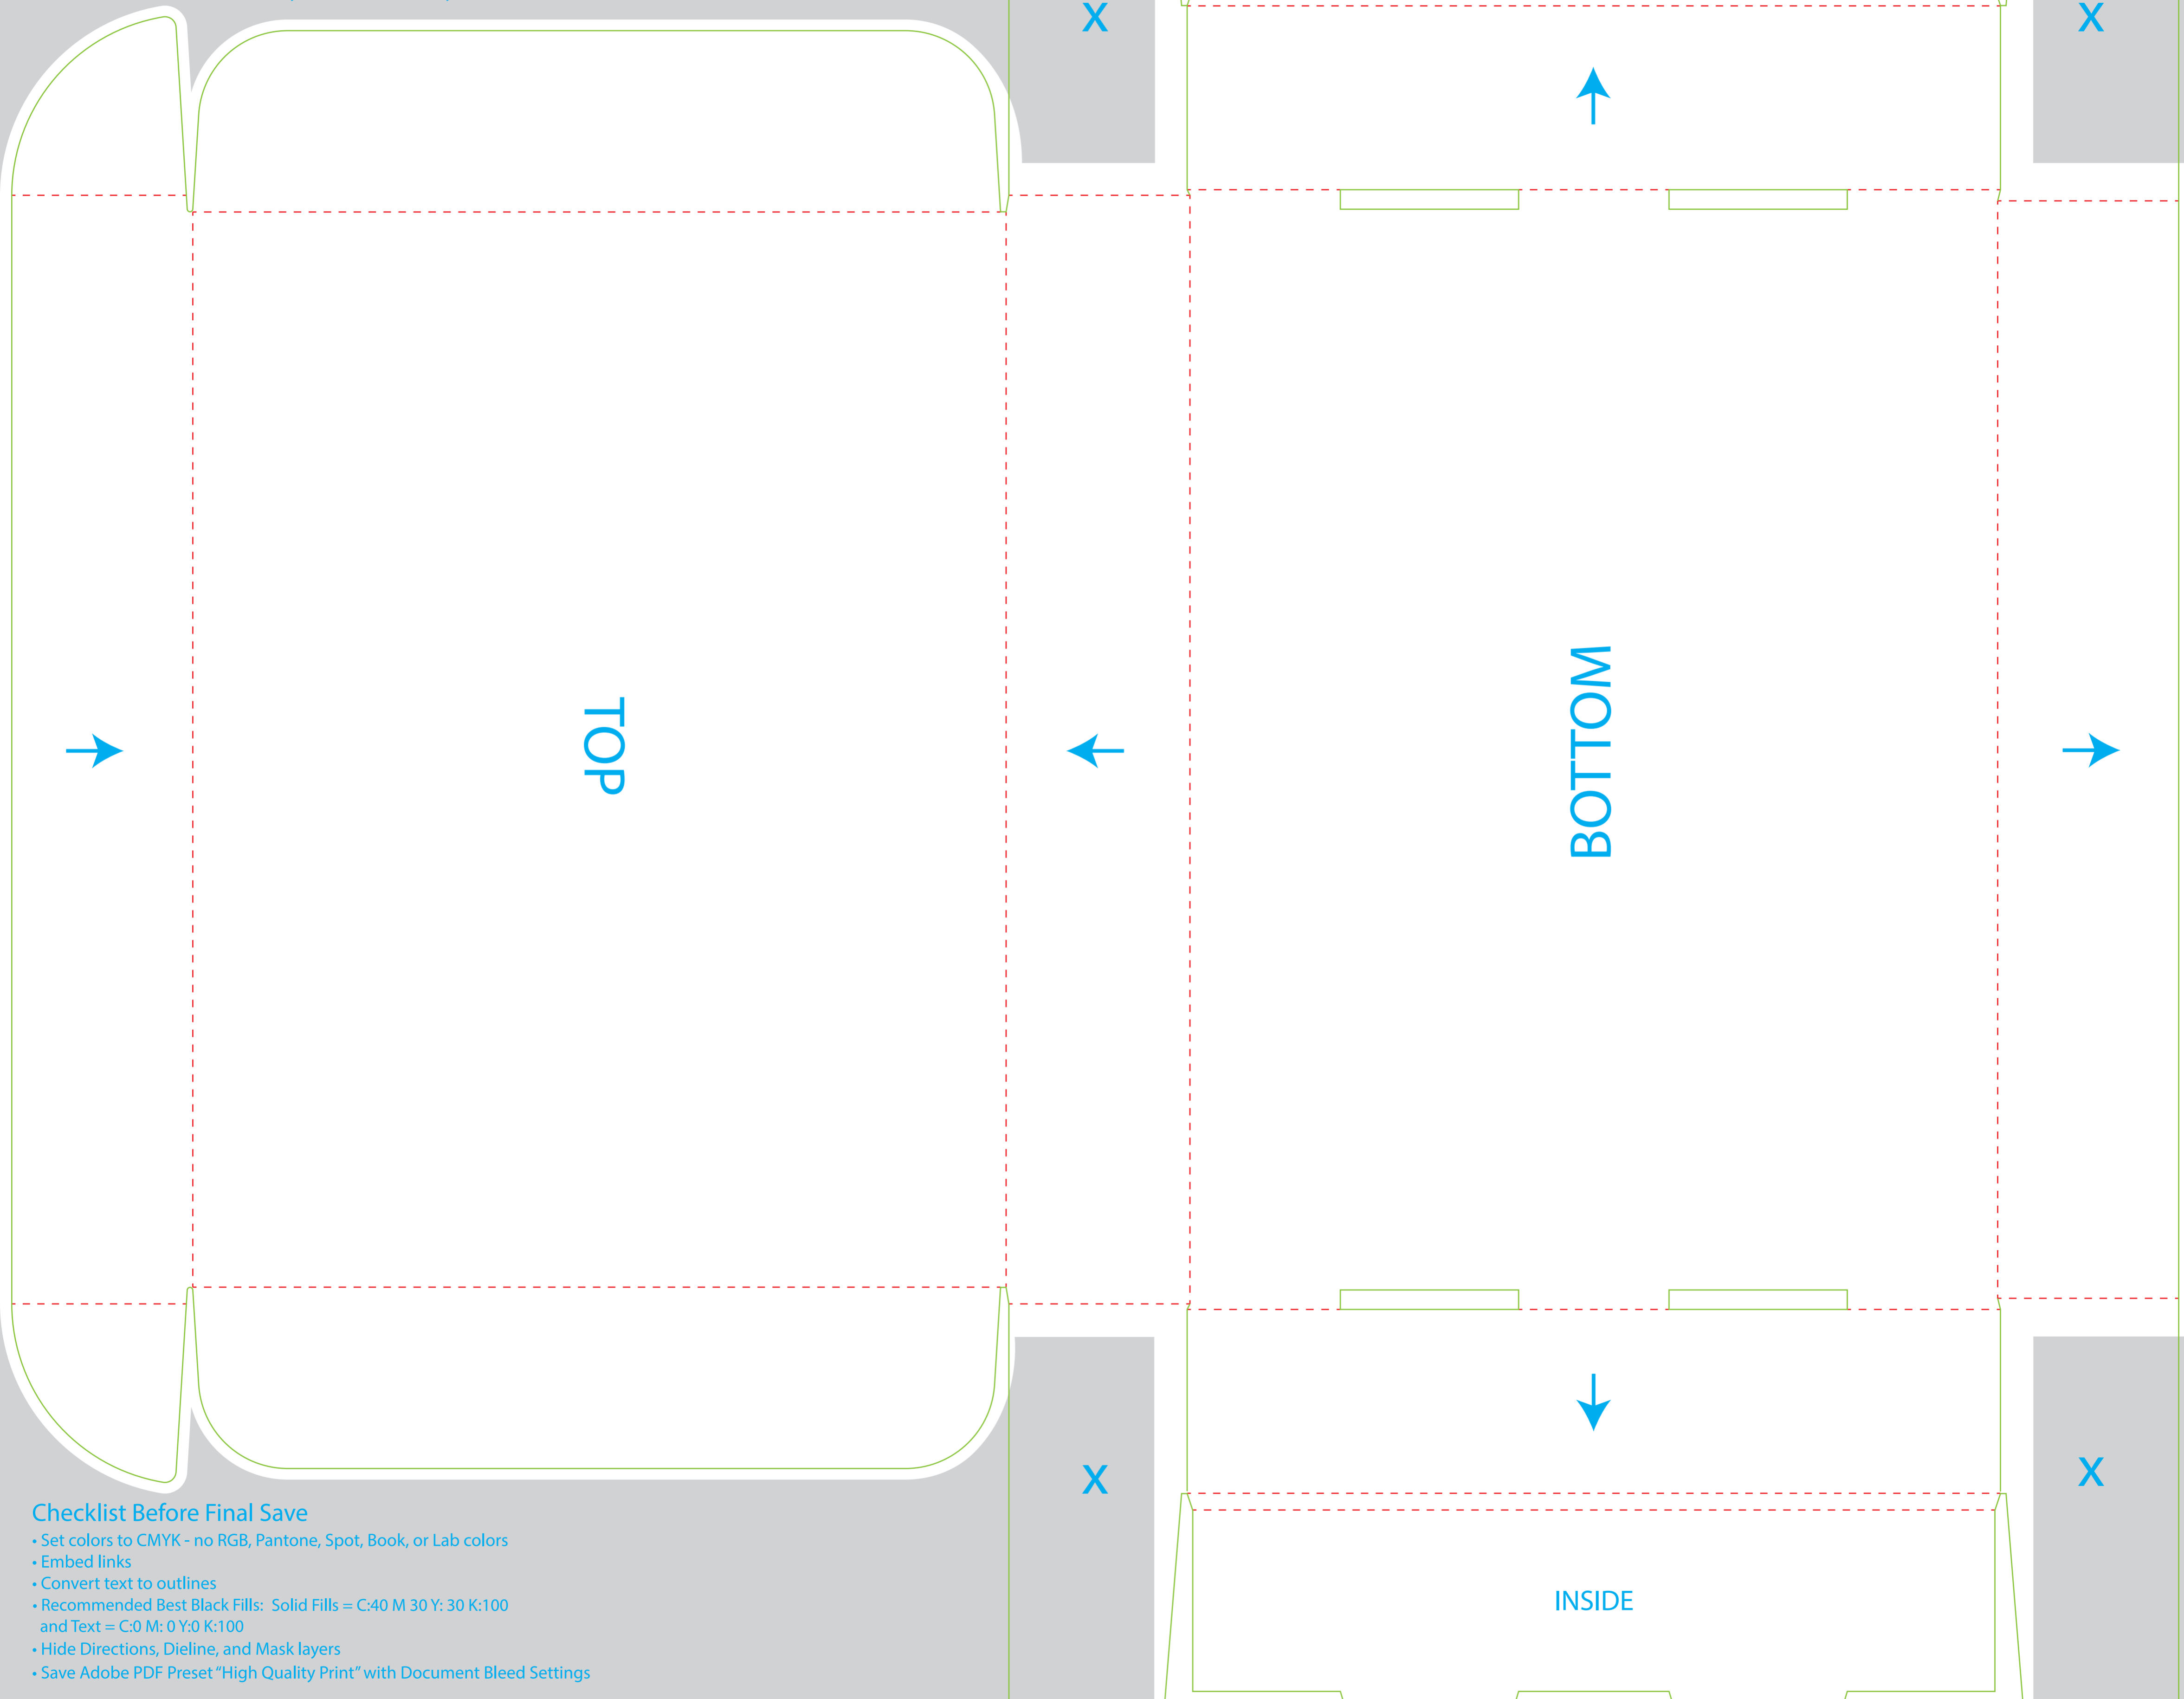

Display Mailer 12 x 9 x 2

TURN OFF ALL:
Directions, Mask, Dieline

Checklist Before Final Save

- Set colors to CMYK - no RGB, Pantone, Spot, Book, or Lab colors
- Embed links
- Convert text to outlines
- Recommended Best Black Fills: Solid Fills = C:40 M 30 Y: 30 K:100 and Text = C:0 M: 0 Y:0 K:100
- Hide Directions, Dieline, and Mask layers
- Save Adobe PDF Preset "High Quality Print" with Document Bleed Settings