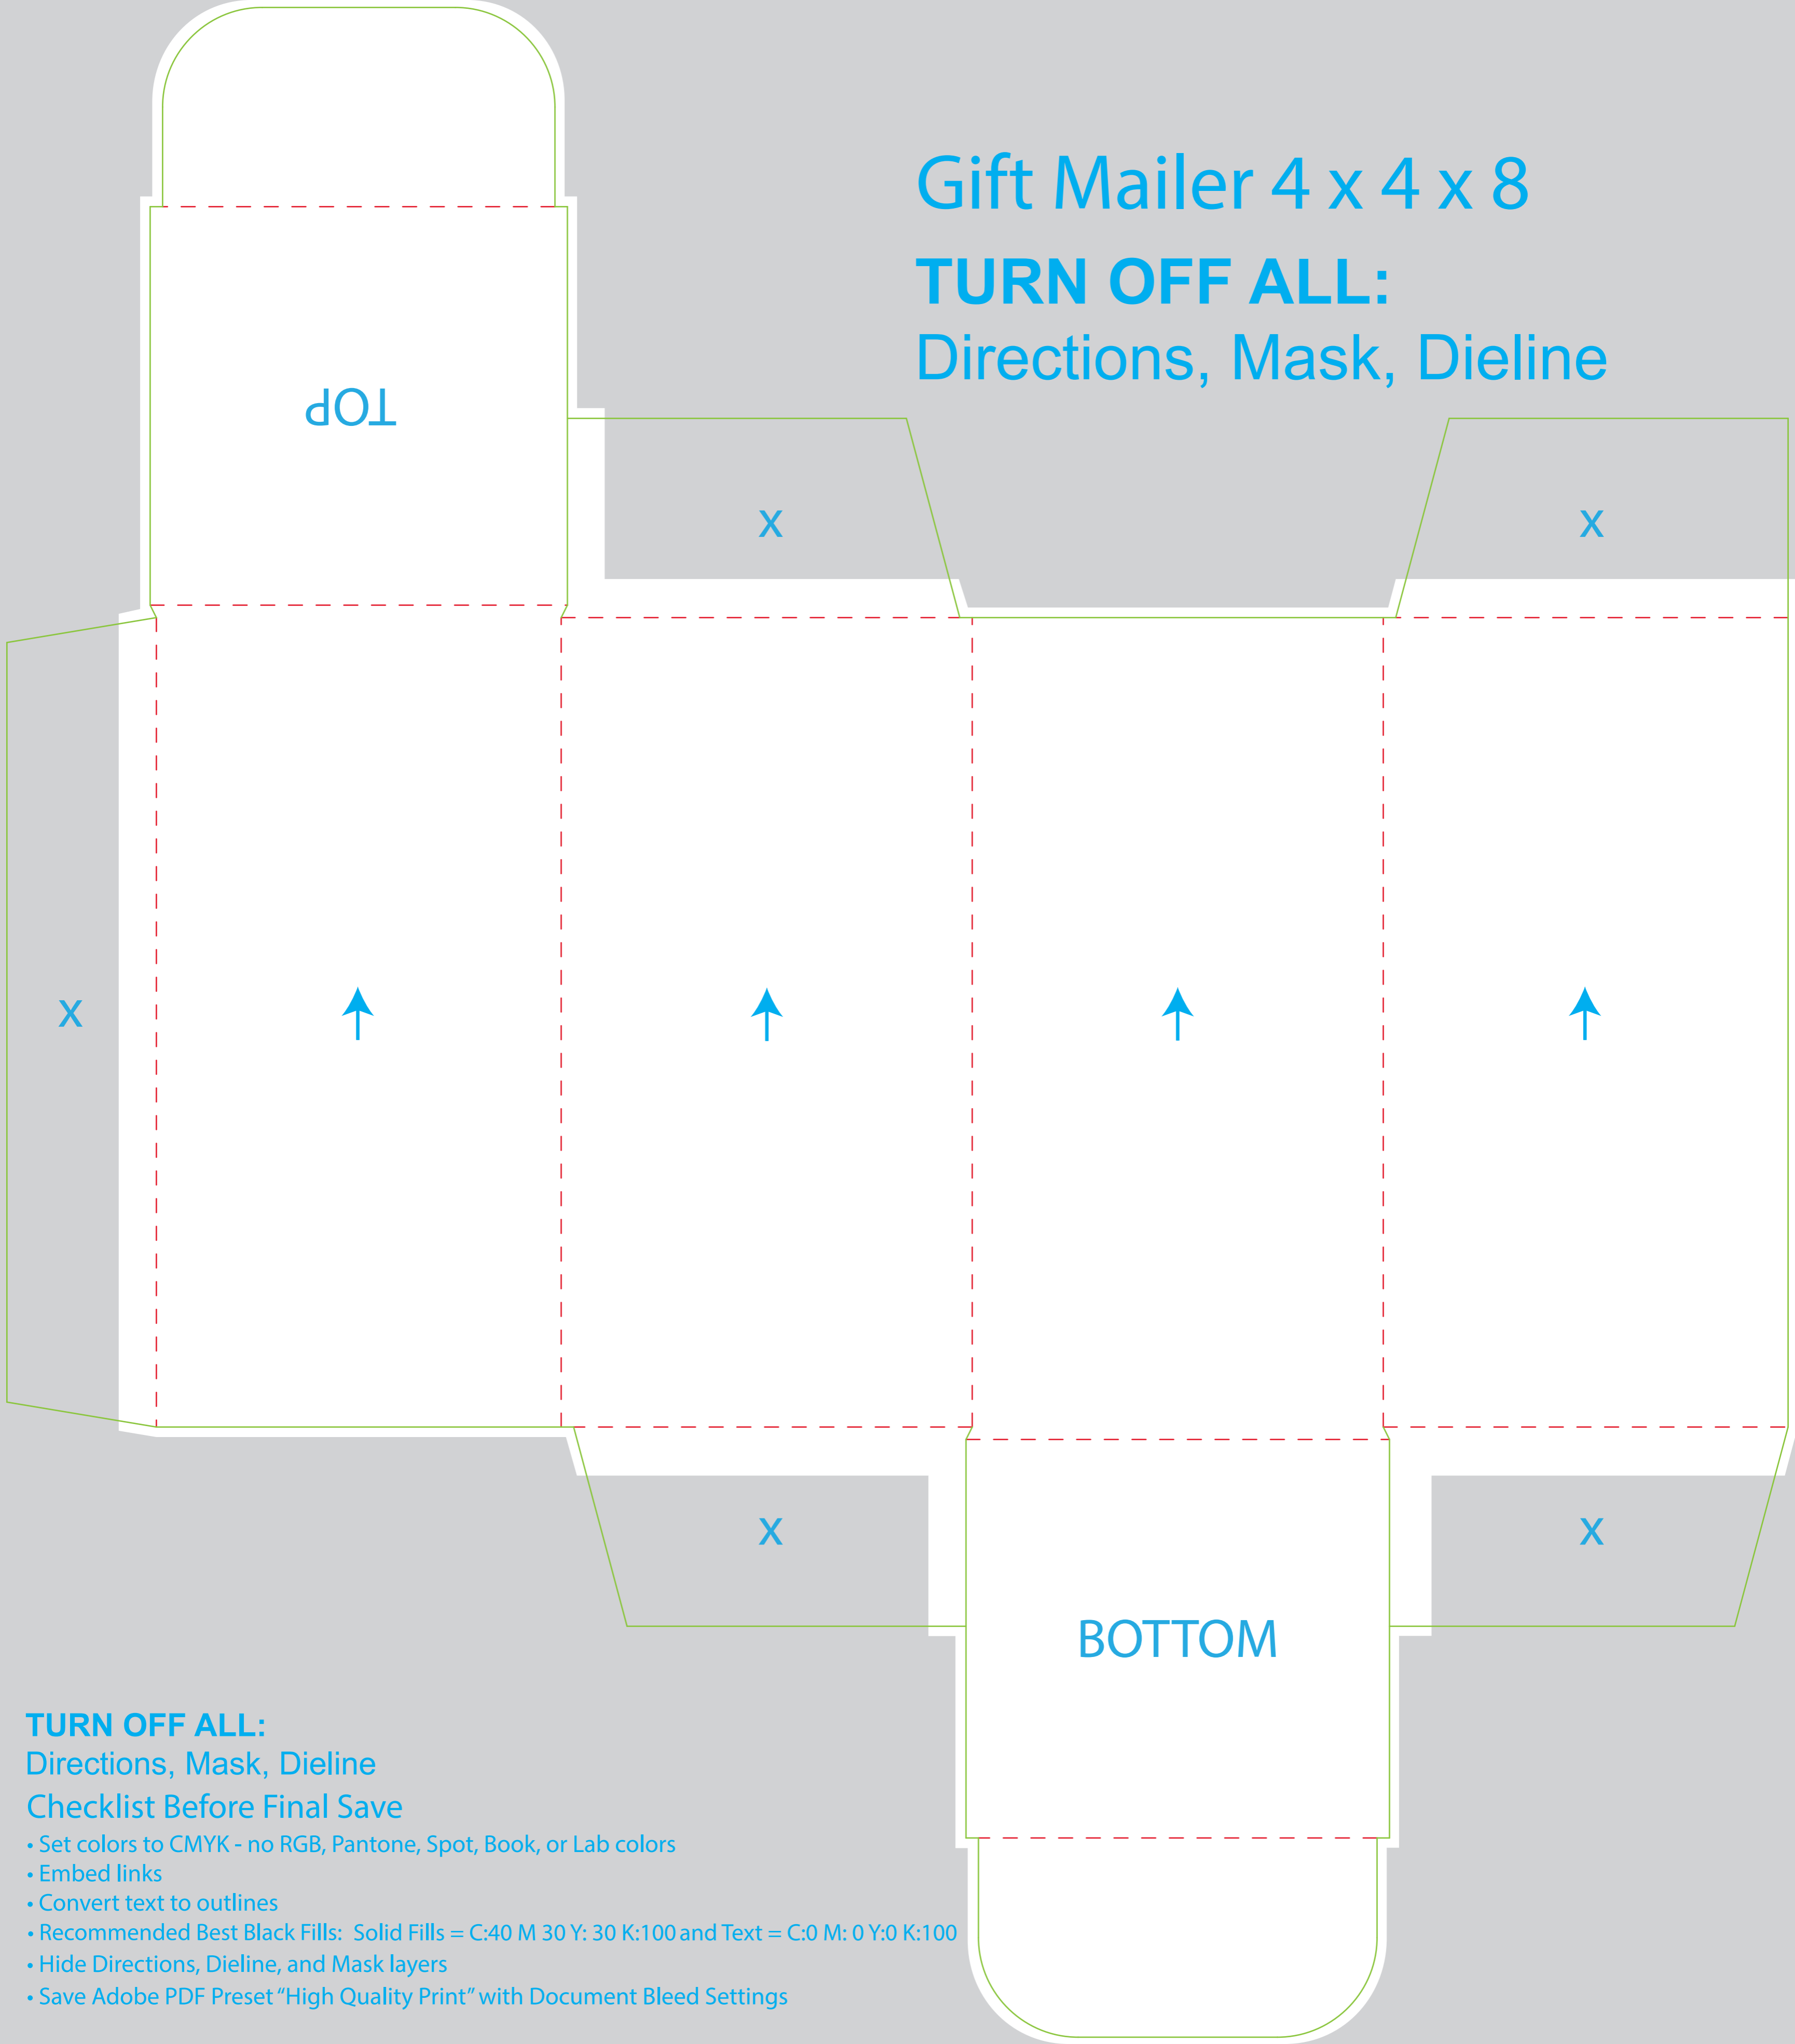

Gift Mailer 4 x 4 x 8

TURN OFF ALL:

Directions, Mask, Dieline

TOP

X

X

X

X

BOTTOM

X

TURN OFF ALL:

Directions, Mask, Dieline

Checklist Before Final Save

- Set colors to CMYK - no RGB, Pantone, Spot, Book, or Lab colors
- Embed links
- Convert text to outlines
- Recommended Best Black Fills: Solid Fills = C:40 M 30 Y: 30 K:100 and Text = C:0 M: 0 Y:0 K:100
- Hide Directions, Dieline, and Mask layers
- Save Adobe PDF Preset "High Quality Print" with Document Bleed Settings