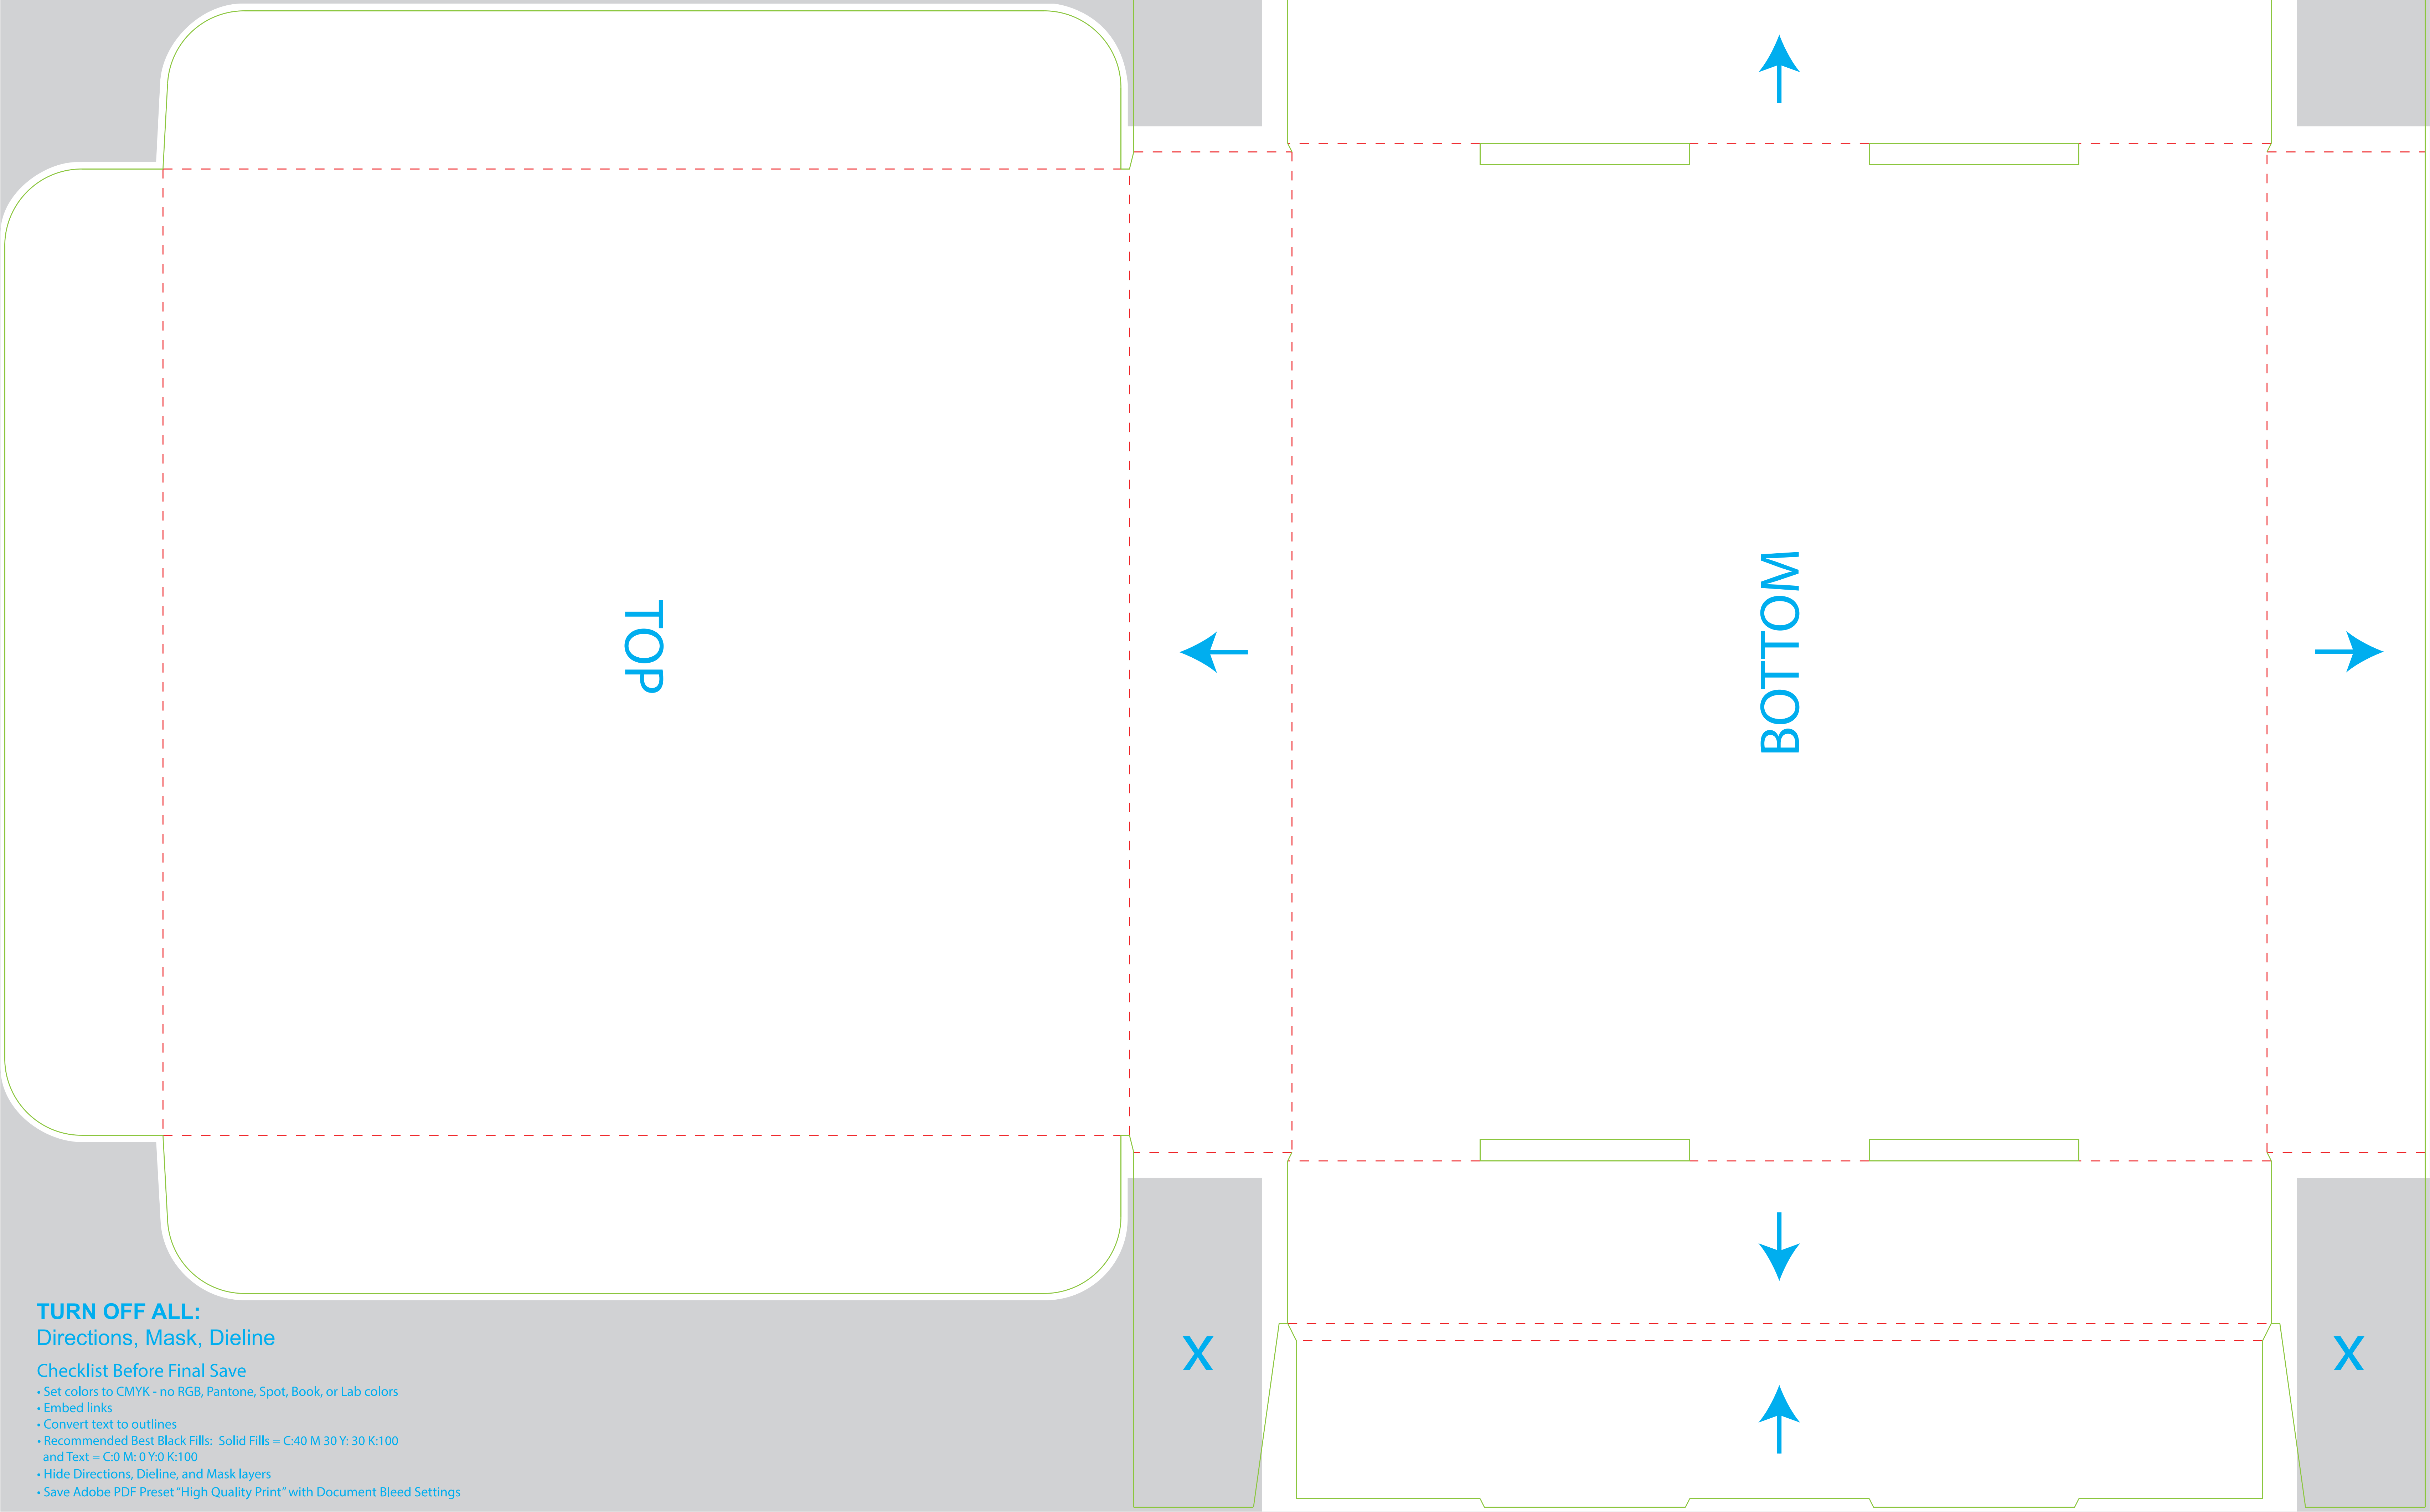

Square Mailer 14 x 14 x 2.25

TURN OFF ALL:
Directions, Mask, Dieline

TURN OFF ALL:
Directions, Mask, Dieline

- Checklist Before Final Save
- Set colors to CMYK - no RGB, Pantone, Spot, Book, or Lab colors
 - Embed links
 - Convert text to outlines
 - Recommended Best Black Fills: Solid Fills = C:40 M:30 Y:30 K:100 and Text = C:0 M:0 Y:0 K:100
 - Hide Directions, Dieline, and Mask layers
 - Save Adobe PDF Preset "High Quality Print" with Document Bleed Settings