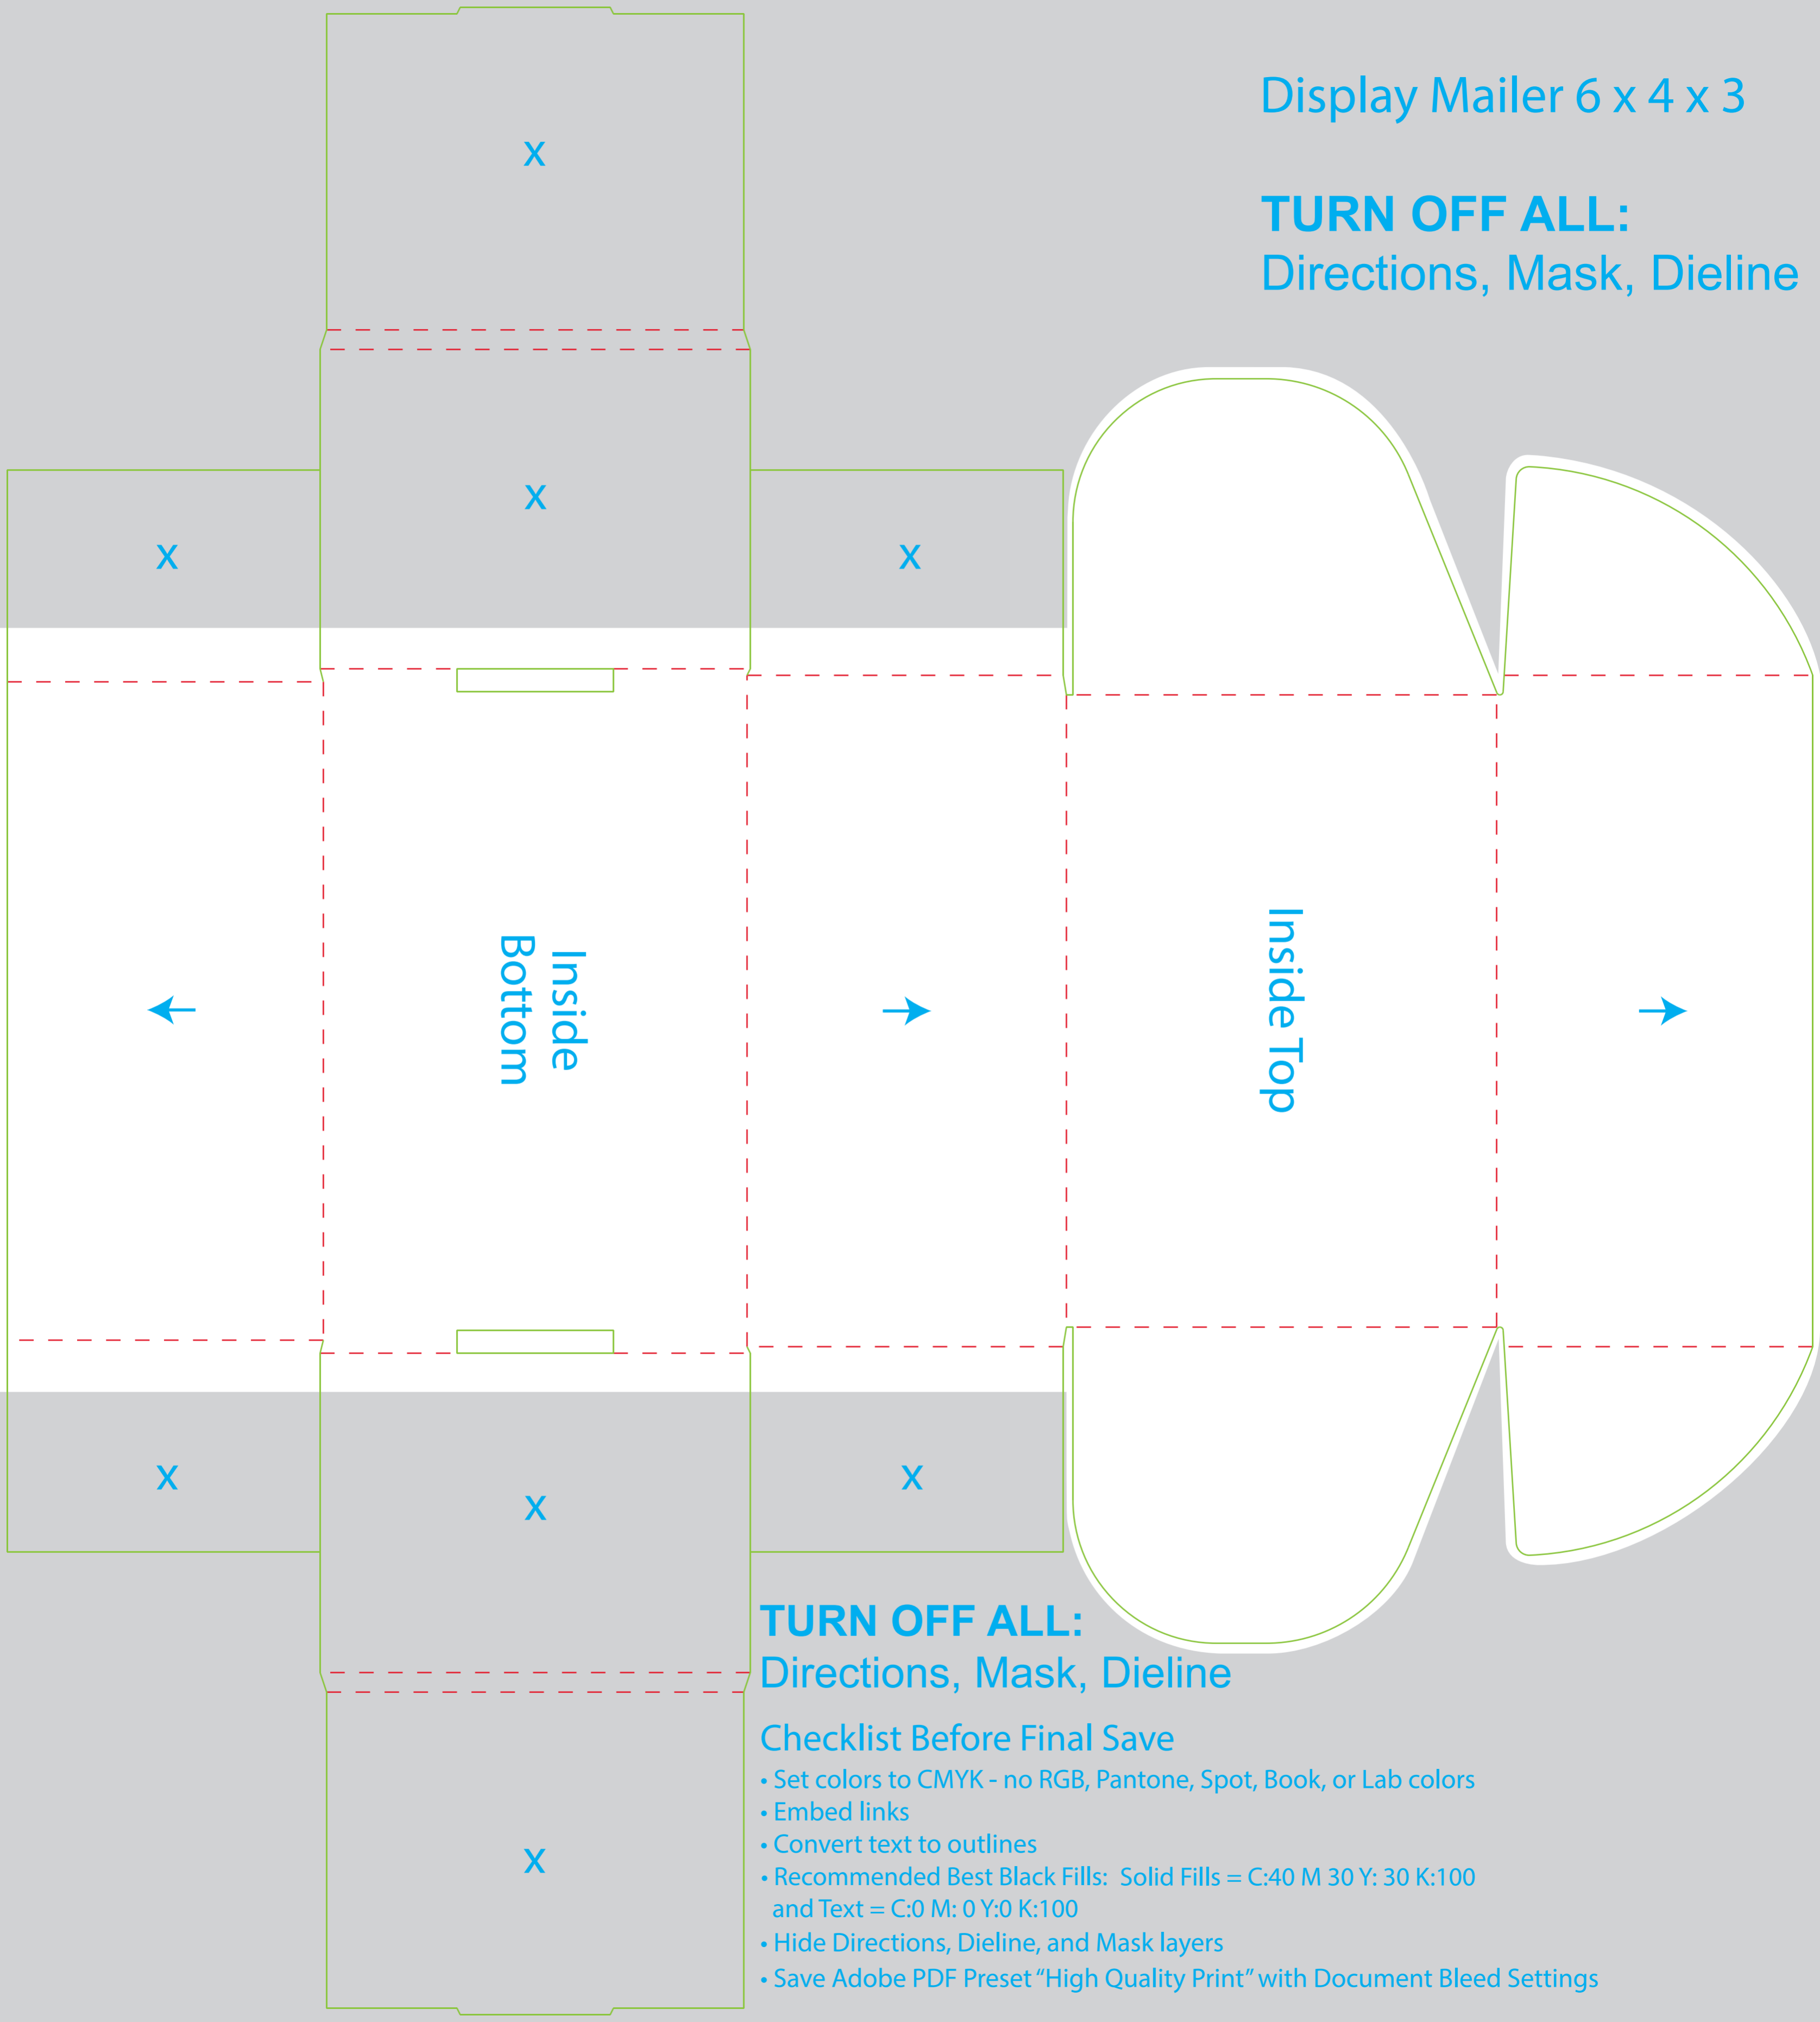

Display Mailer 6 x 4 x 3

TURN OFF ALL:
Directions, Mask, Dieline

X

X

X

X

X

X

X

X

Inside
Bottom

Inside
Top

TURN OFF ALL:
Directions, Mask, Dieline

Checklist Before Final Save

- Set colors to CMYK - no RGB, Pantone, Spot, Book, or Lab colors
- Embed links
- Convert text to outlines
- Recommended Best Black Fills: Solid Fills = C:40 M 30 Y: 30 K:100 and Text = C:0 M: 0 Y:0 K:100
- Hide Directions, Dieline, and Mask layers
- Save Adobe PDF Preset "High Quality Print" with Document Bleed Settings