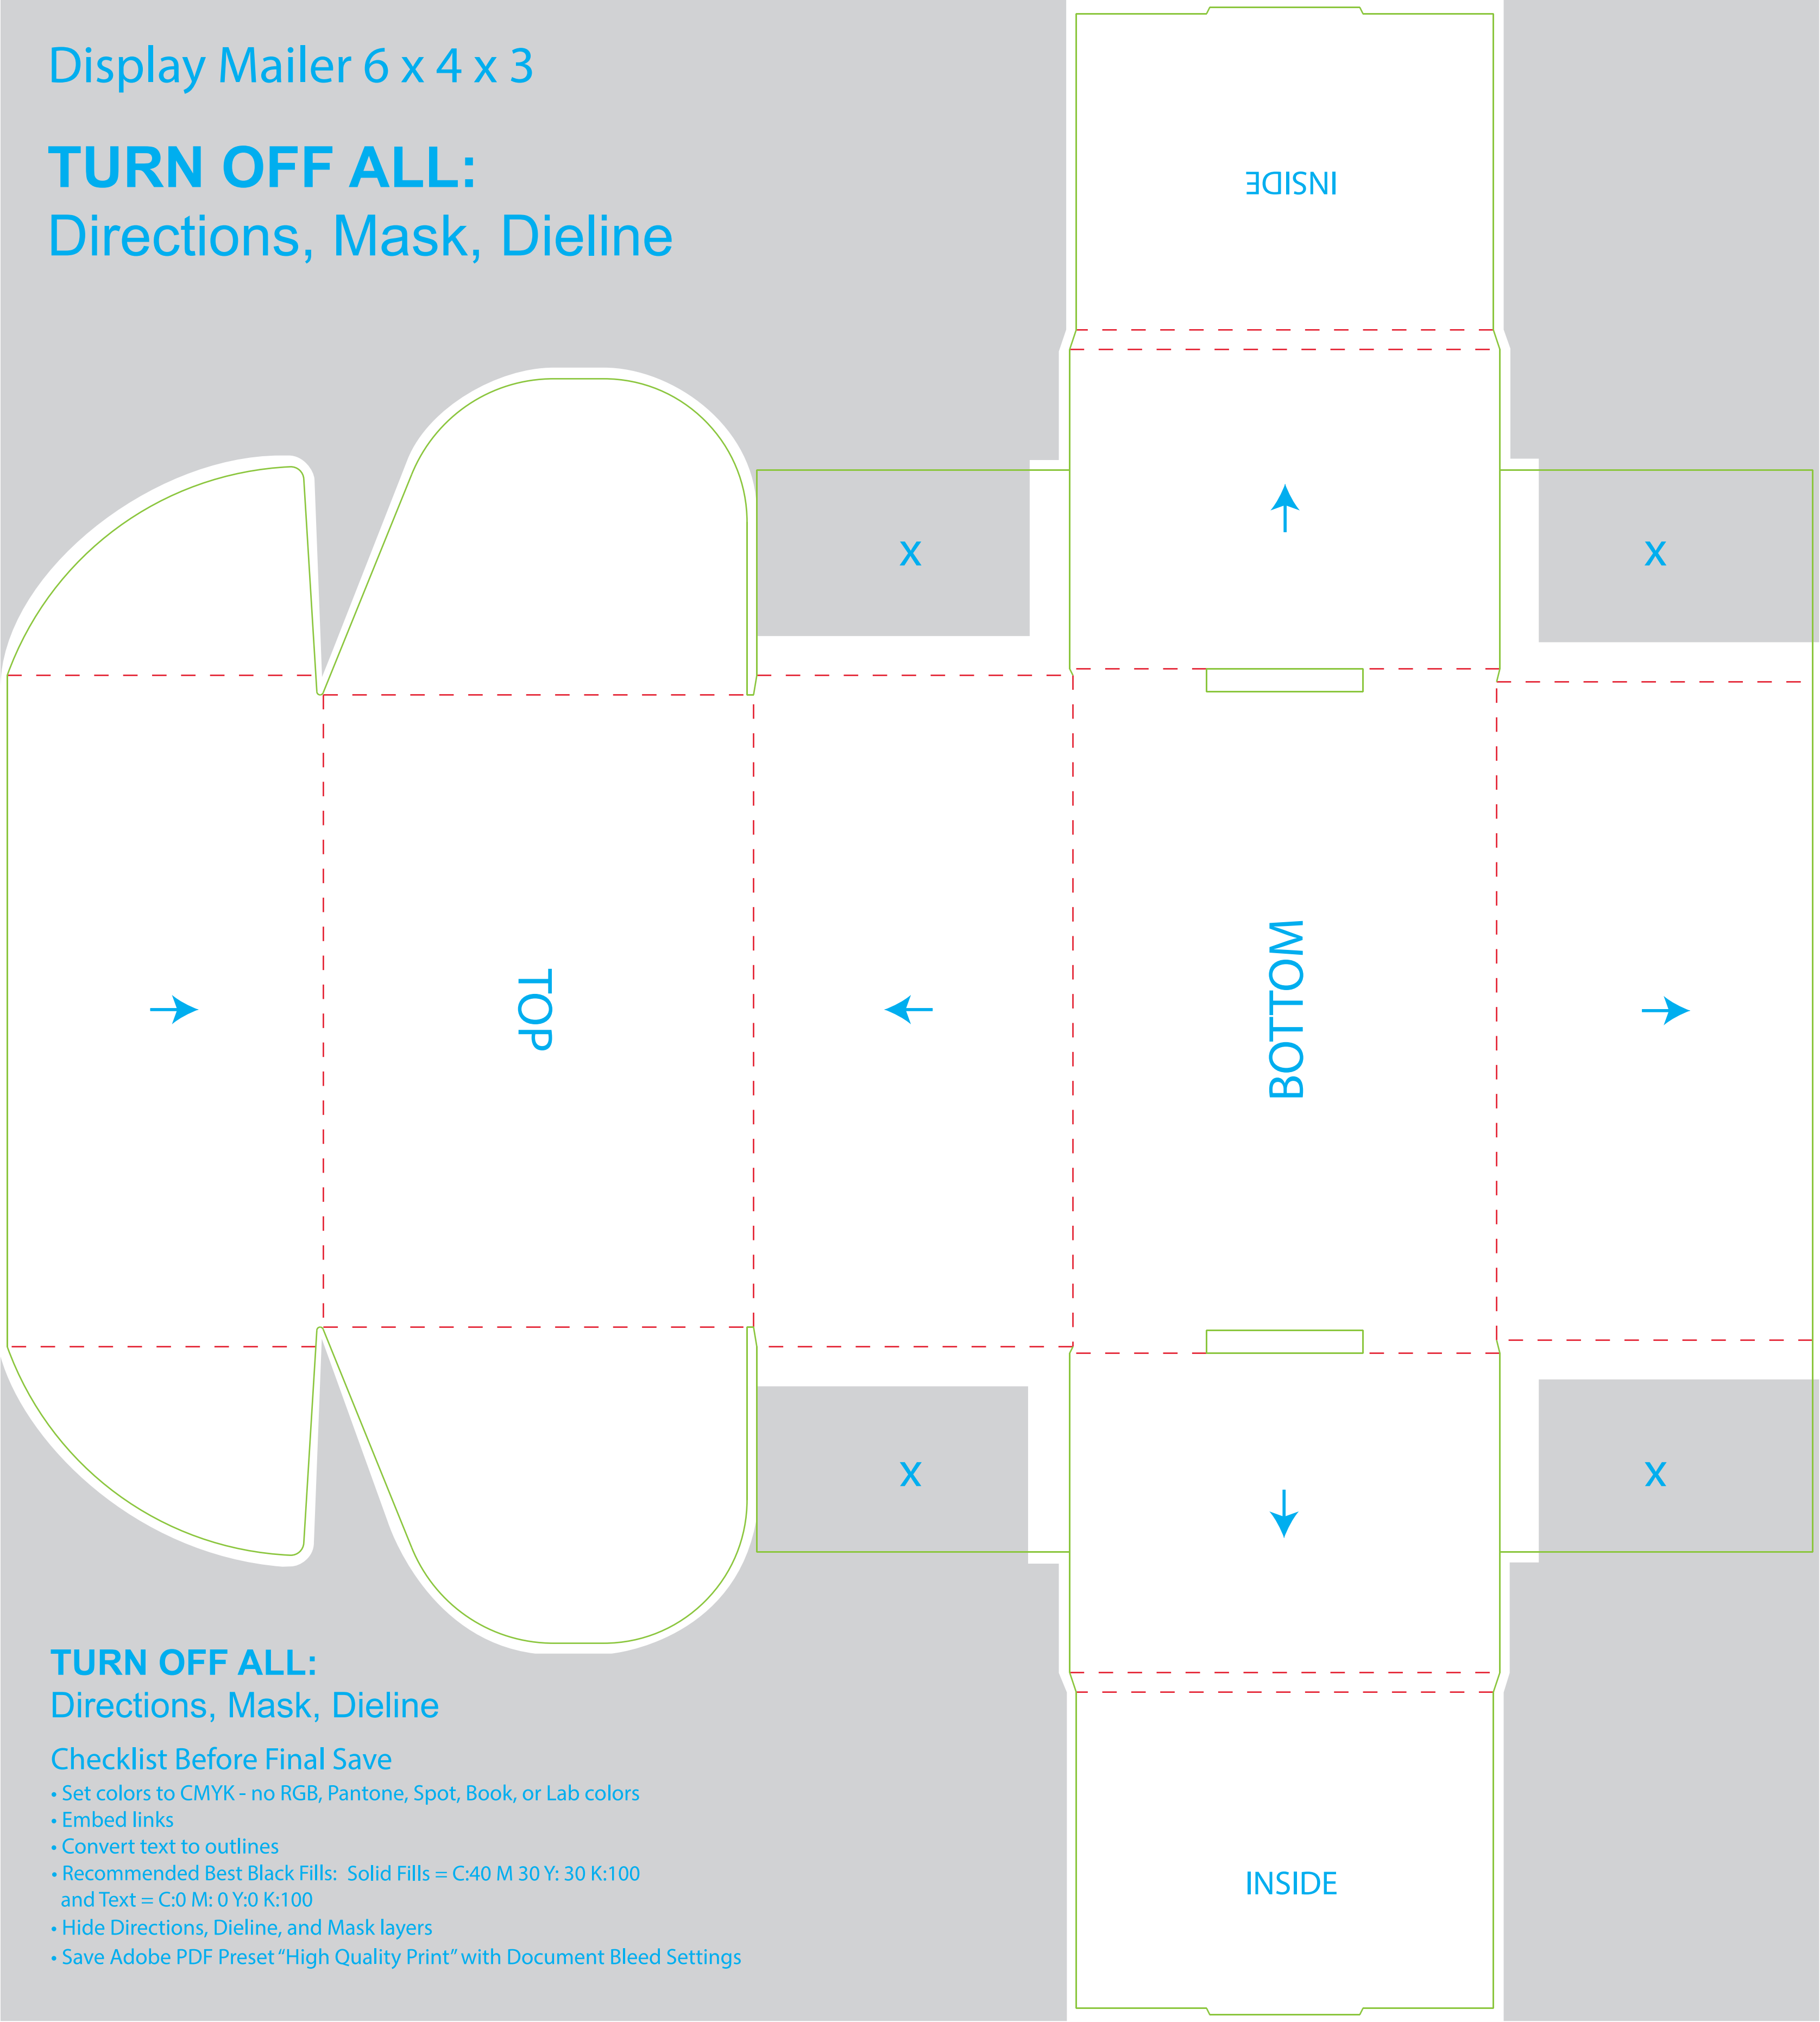

Display Mailer 6 x 4 x 3

TURN OFF ALL:
Directions, Mask, Dieline

TURN OFF ALL:
Directions, Mask, Dieline

Checklist Before Final Save

- Set colors to CMYK - no RGB, Pantone, Spot, Book, or Lab colors
- Embed links
- Convert text to outlines
- Recommended Best Black Fills: Solid Fills = C:40 M 30 Y: 30 K:100 and Text = C:0 M: 0 Y:0 K:100
- Hide Directions, Dieline, and Mask layers
- Save Adobe PDF Preset "High Quality Print" with Document Bleed Settings