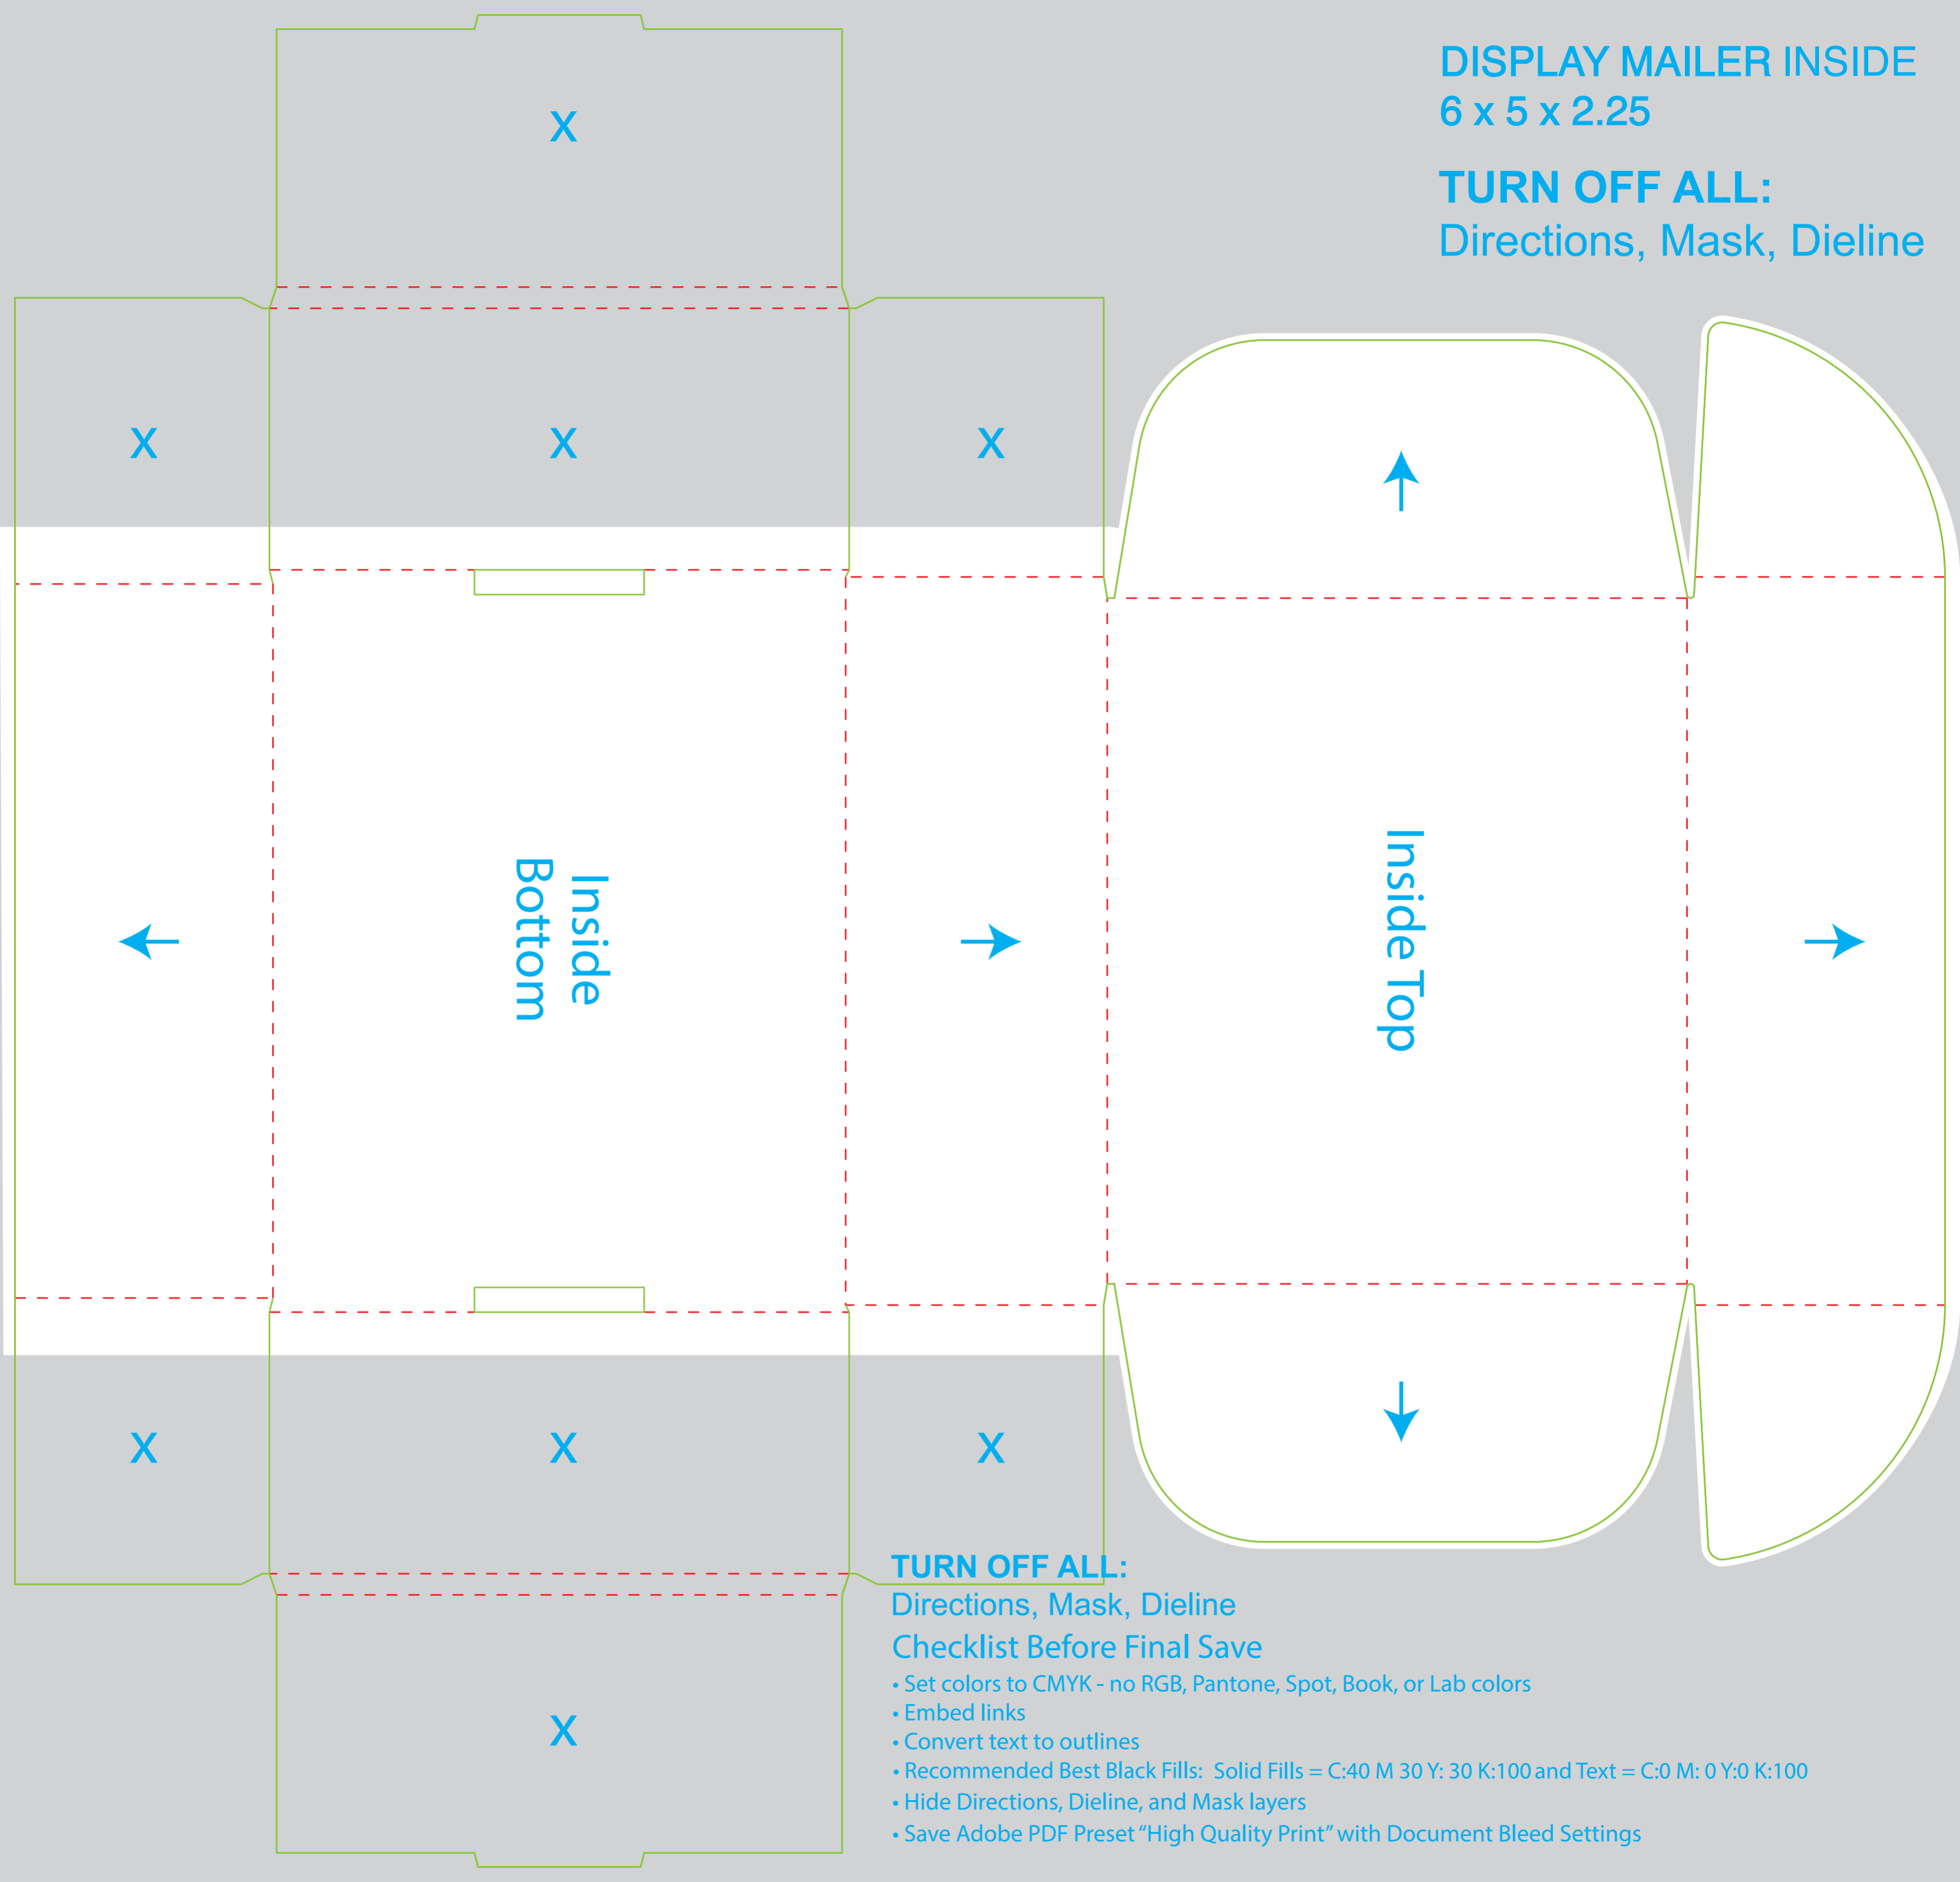

DISPLAY MAILER INSIDE
6 x 5 x 2.25

TURN OFF ALL:
Directions, Mask, Dieline

X

X

X

X

X

X

X

X

TURN OFF ALL:
Directions, Mask, Dieline
Checklist Before Final Save

- Set colors to CMYK - no RGB, Pantone, Spot, Book, or Lab colors
- Embed links
- Convert text to outlines
- Recommended Best Black Fills: Solid Fills = C:40 M 30 Y: 30 K:100 and Text = C:0 M: 0 Y:0 K:100
- Hide Directions, Dieline, and Mask layers
- Save Adobe PDF Preset "High Quality Print" with Document Bleed Settings