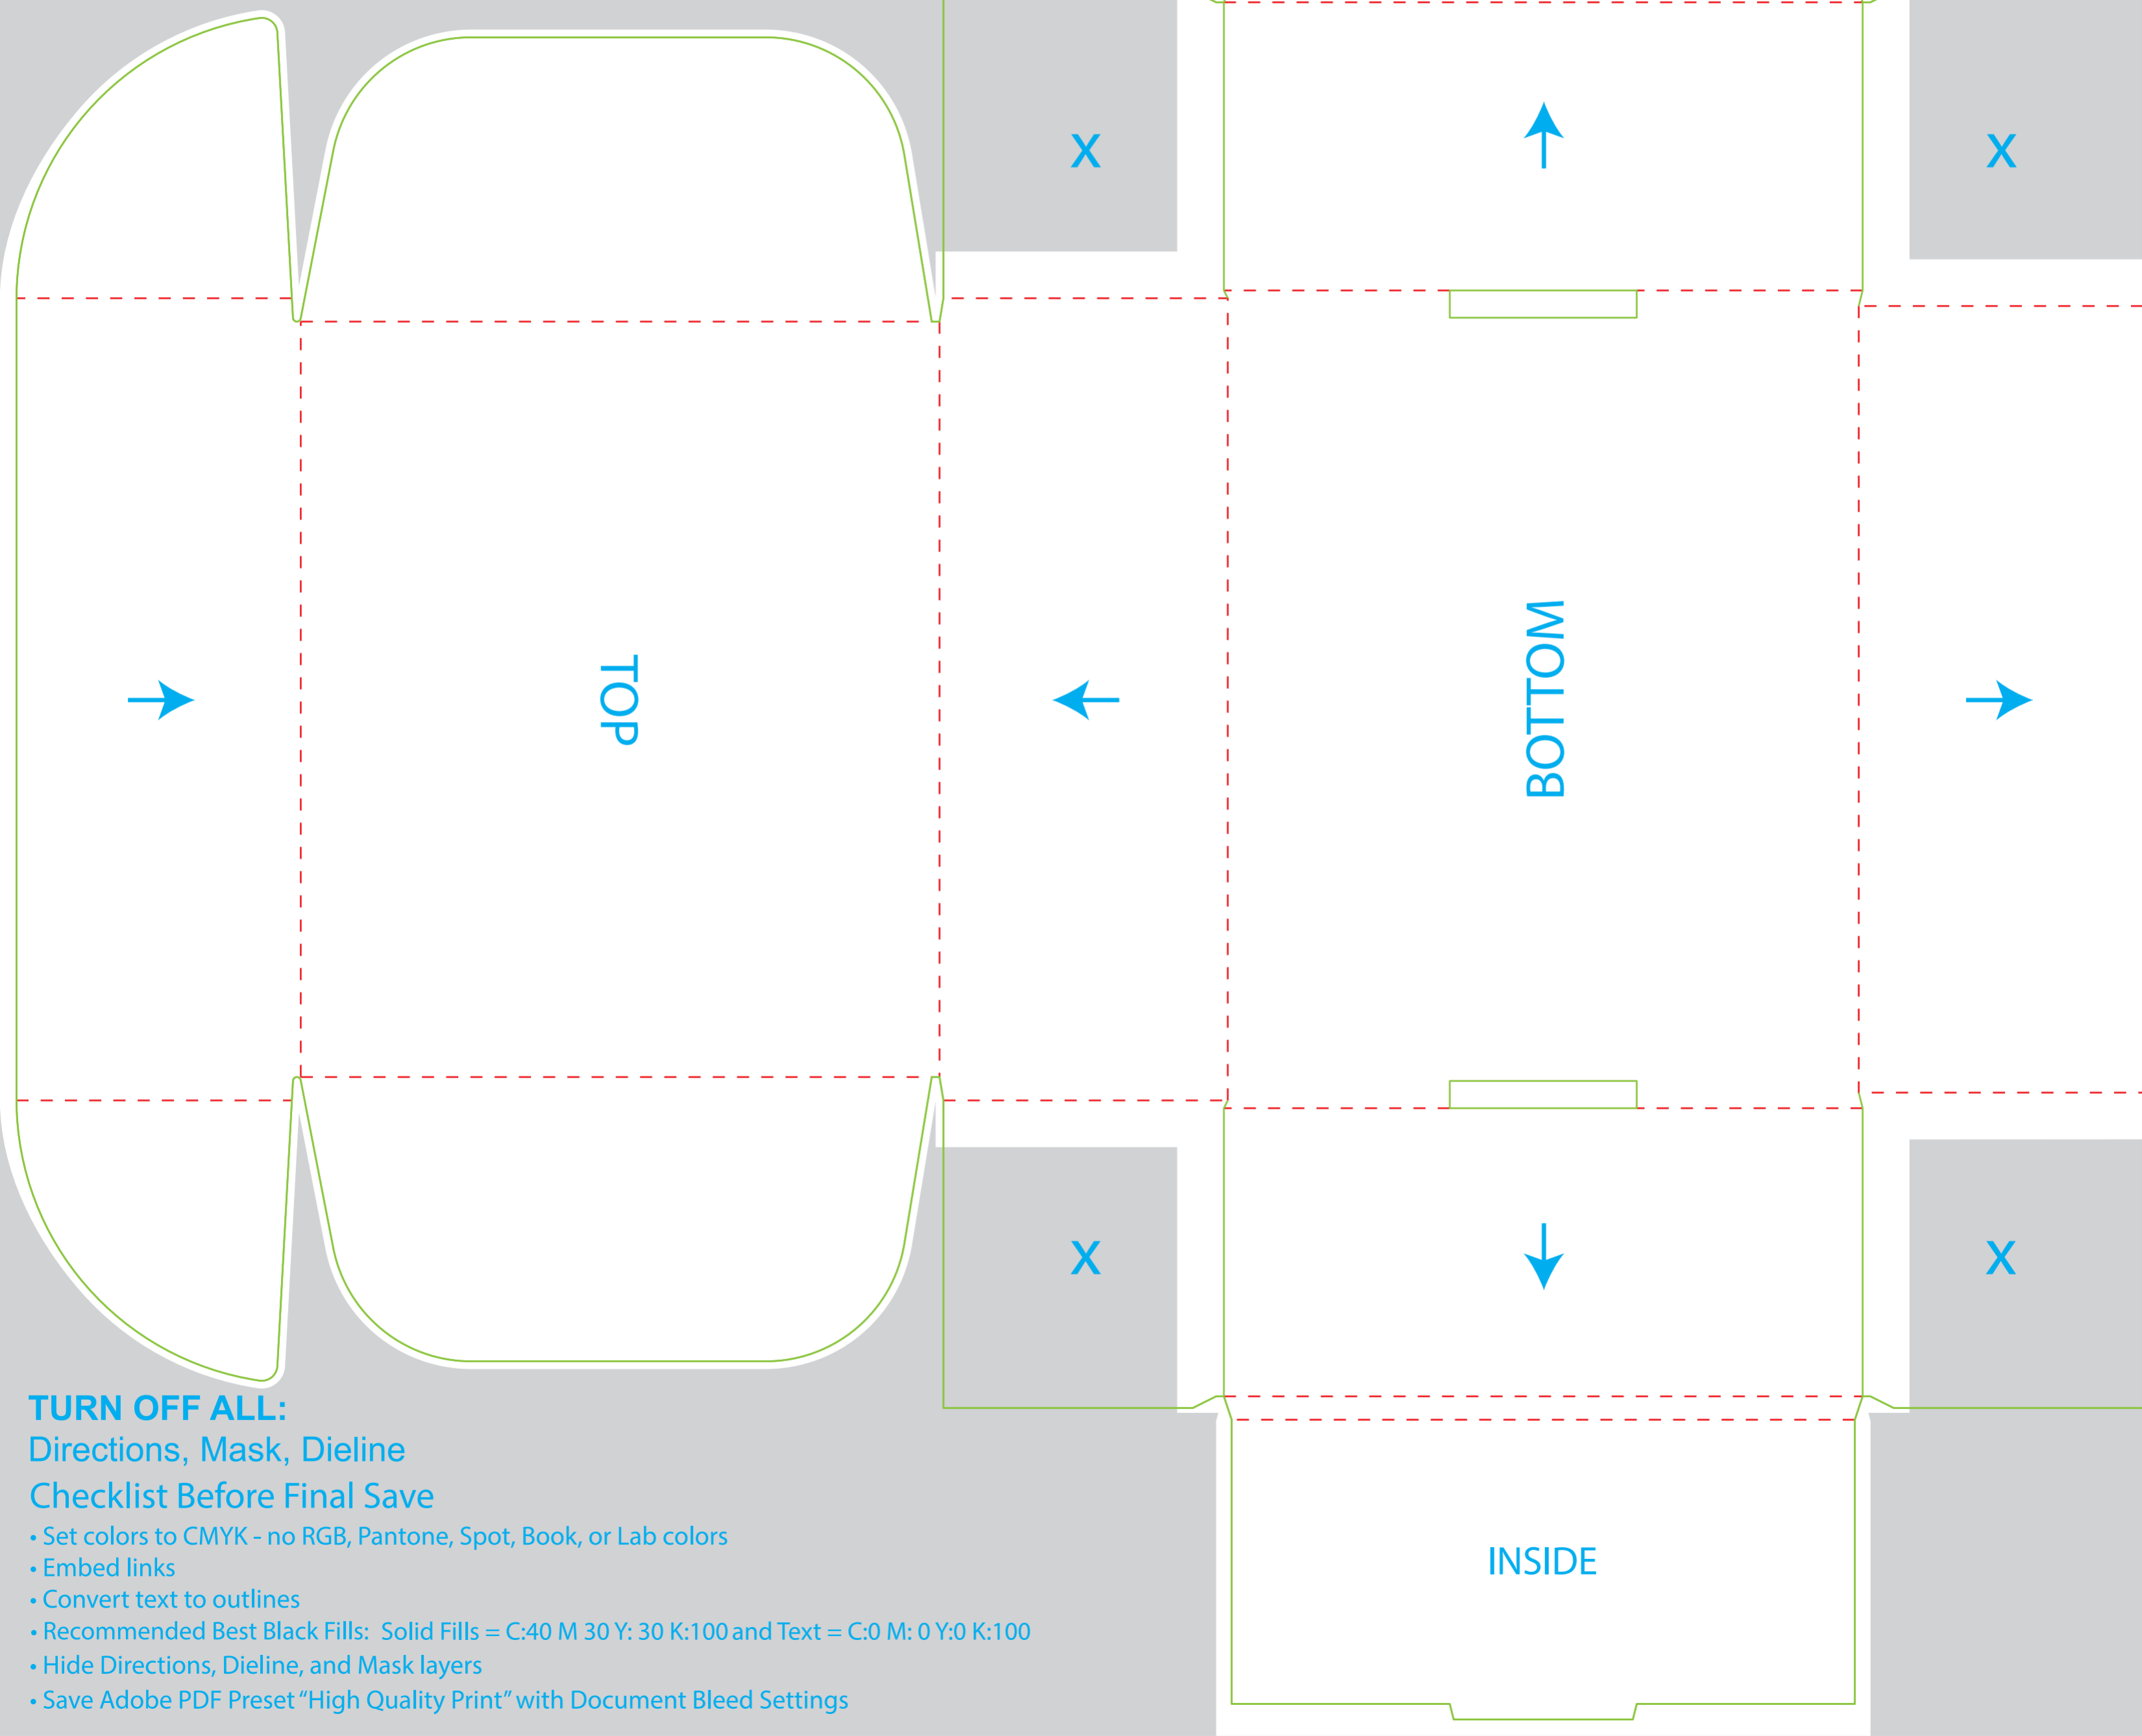

# DISPLAY MAILER

6 x 5 x 2.25

## TURN OFF ALL:

Directions, Mask, Dieline