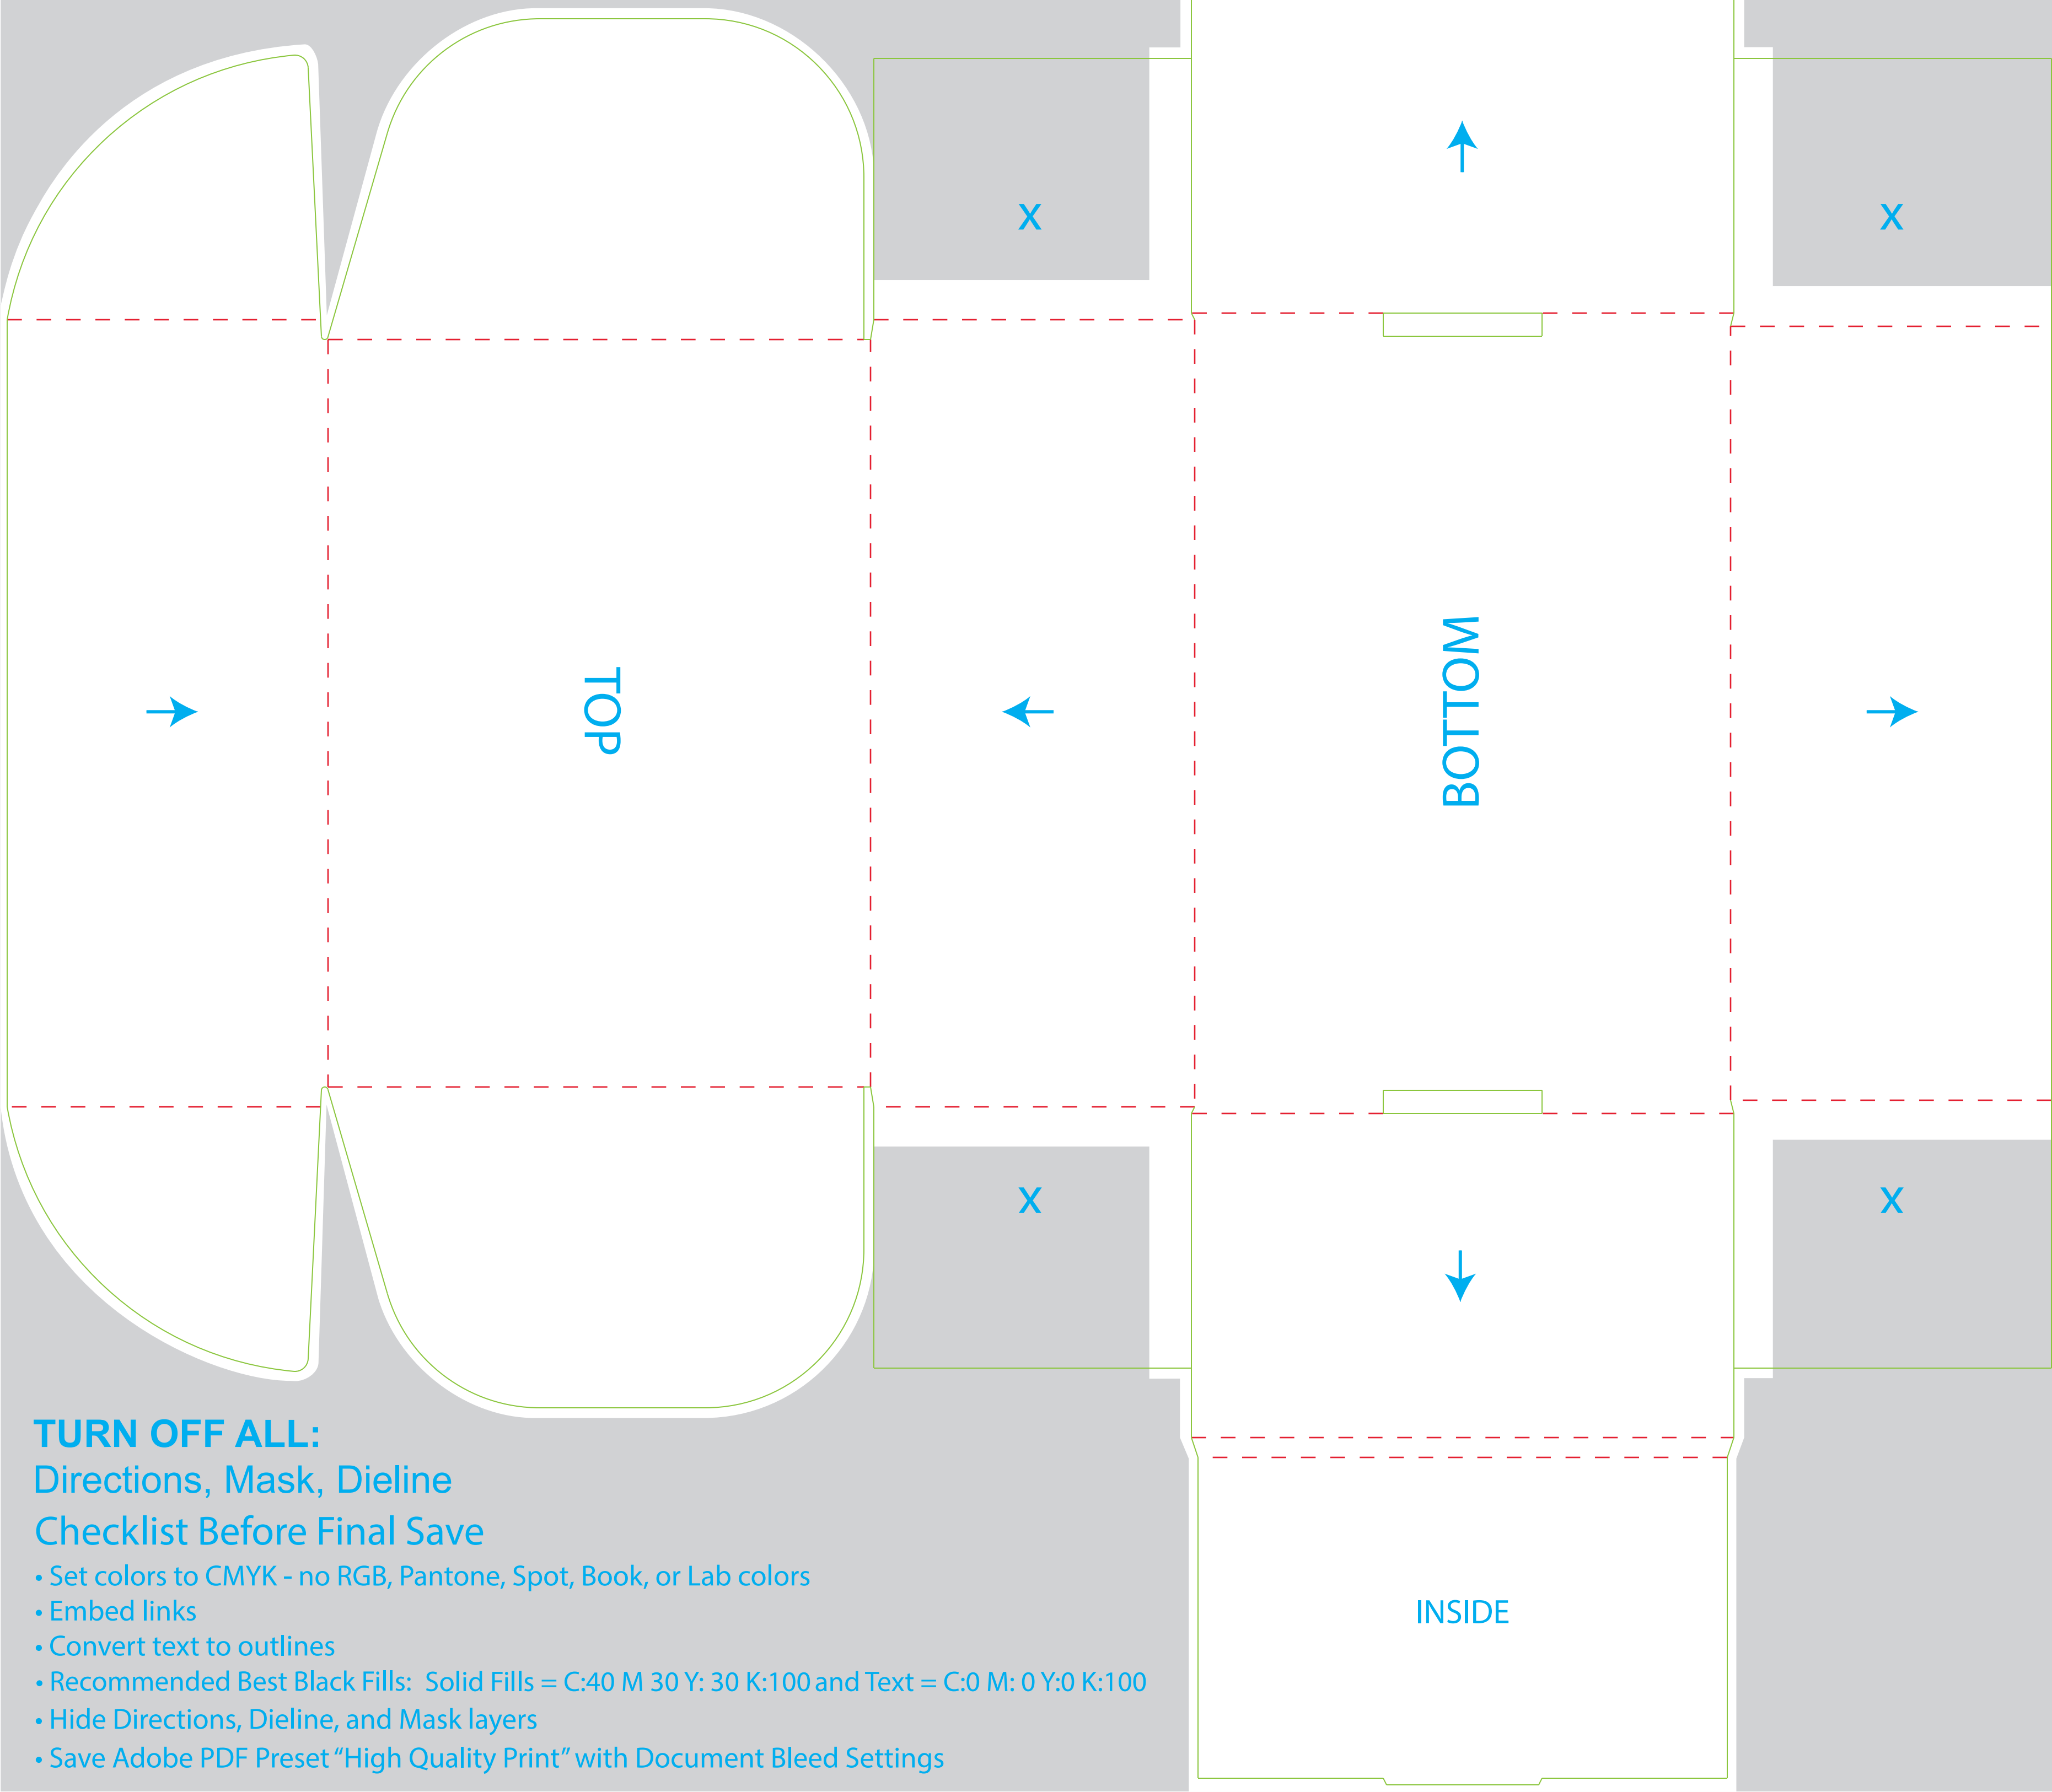

Display Mailer 7 x 5 x 3

TURN OFF ALL:

Directions, Mask, Dieline

TURN OFF ALL:

Directions, Mask, Dieline

Checklist Before Final Save

- Set colors to CMYK - no RGB, Pantone, Spot, Book, or Lab colors
- Embed links
- Convert text to outlines
- Recommended Best Black Fills: Solid Fills = C:40 M 30 Y: 30 K:100 and Text = C:0 M: 0 Y:0 K:100
- Hide Directions, Dieline, and Mask layers
- Save Adobe PDF Preset "High Quality Print" with Document Bleed Settings