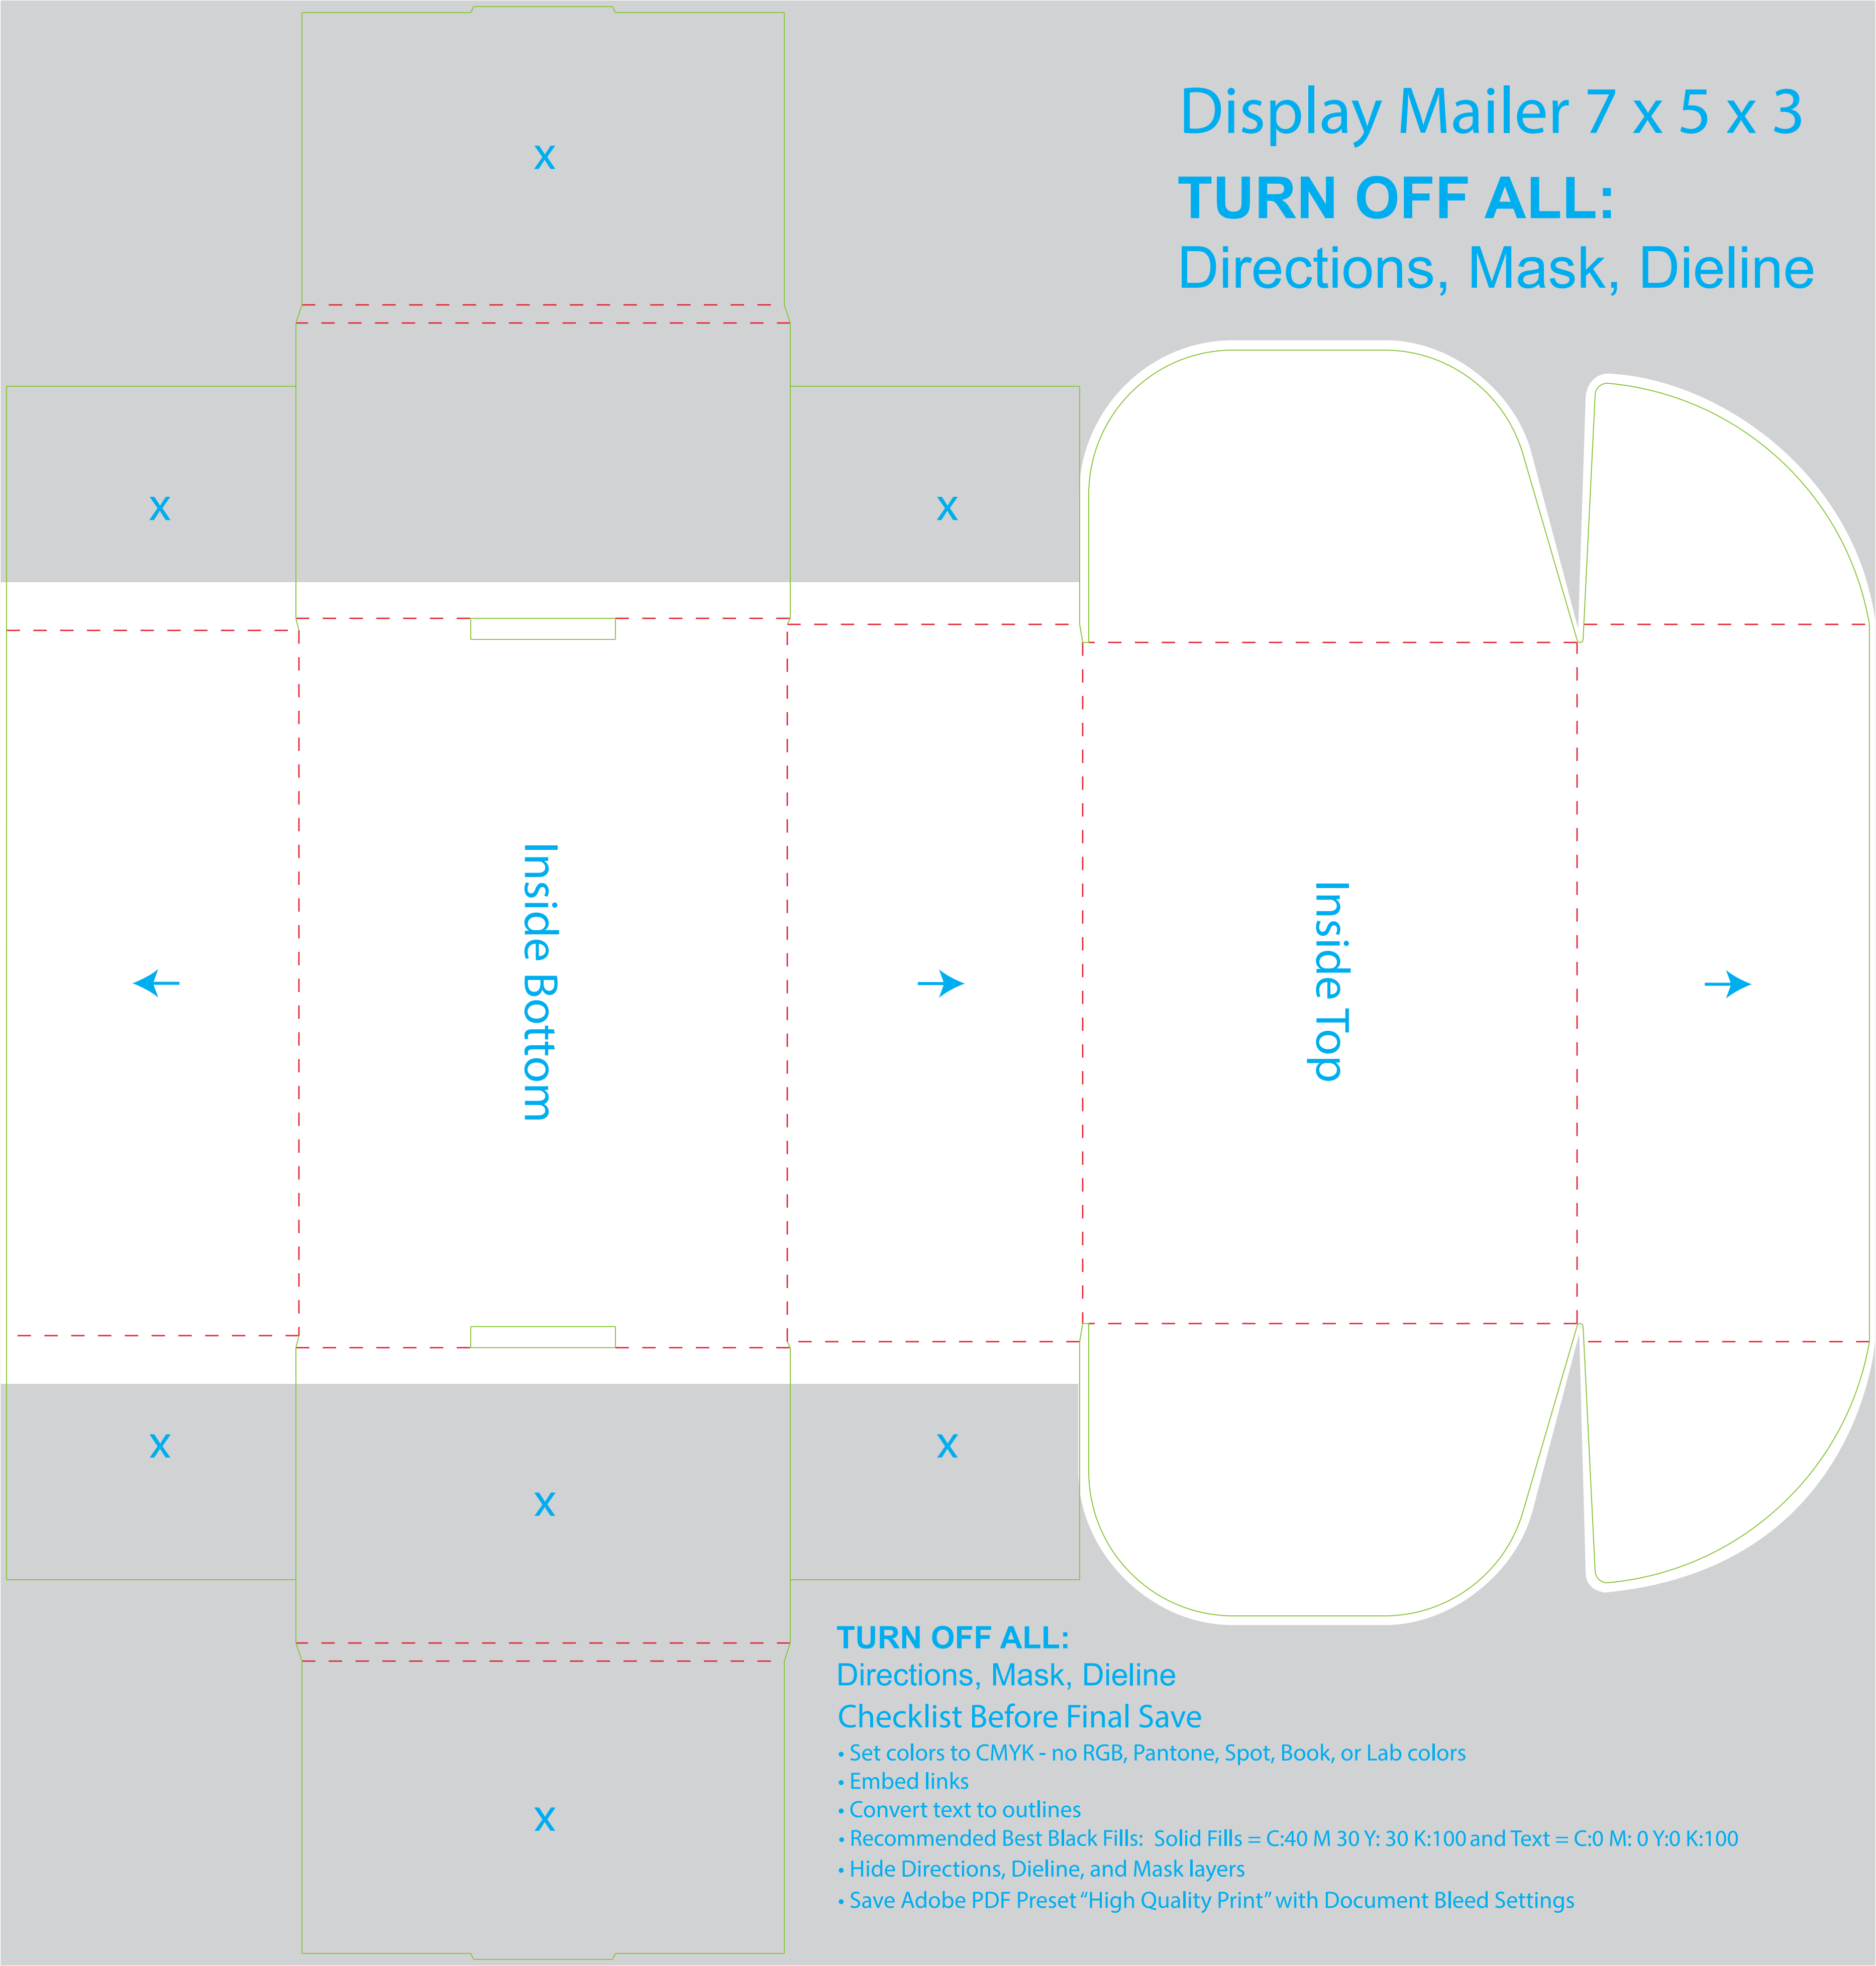

Display Mailer 7 x 5 x 3

TURN OFF ALL:

Directions, Mask, Dieline

X

X

X

Inside Bottom

Inside Top

X

X

X

X

TURN OFF ALL:

Directions, Mask, Dieline

Checklist Before Final Save

- Set colors to CMYK - no RGB, Pantone, Spot, Book, or Lab colors
- Embed links
- Convert text to outlines
- Recommended Best Black Fills: Solid Fills = C:40 M 30 Y: 30 K:100 and Text = C:0 M: 0 Y:0 K:100
- Hide Directions, Dieline, and Mask layers
- Save Adobe PDF Preset "High Quality Print" with Document Bleed Settings